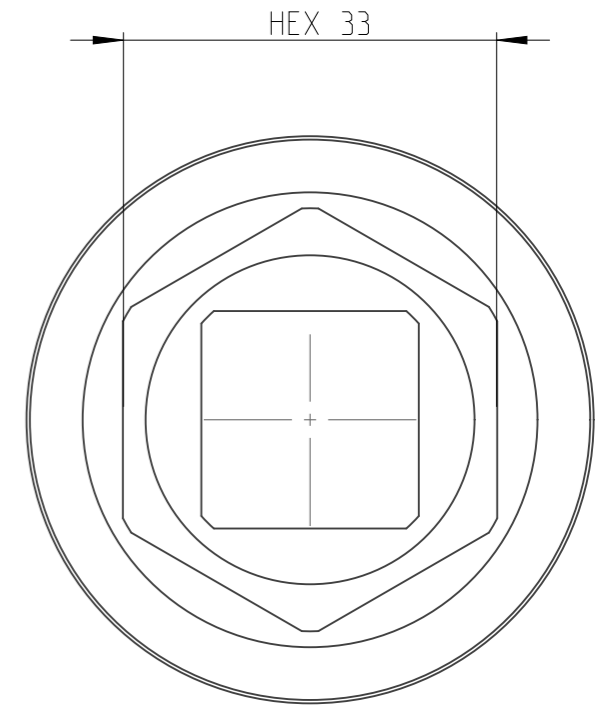

PART	4027150033	Status	Released	Rev./Iter	1.0
Drawing	4027150033	Status		Rev./Iter	1.0

1:1

proprietary document. Not to be used in any way without our consent.

SALTUS

Name	Socket-SQ3/4"-L55-HEX33
Designation	4027 1500 33