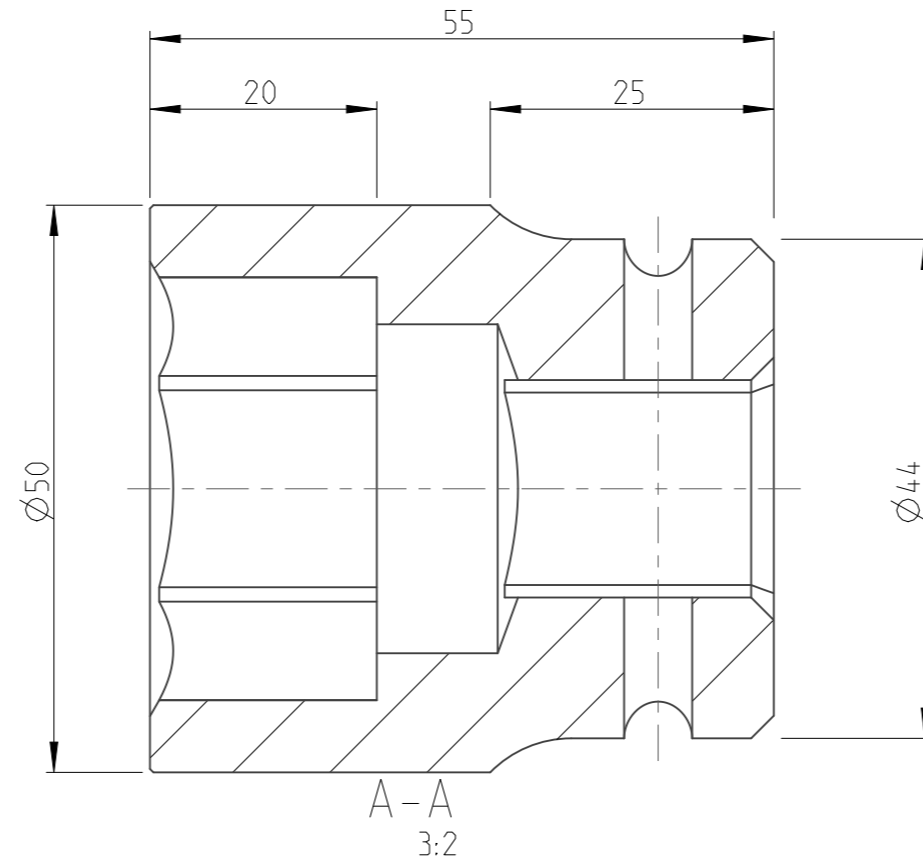

PART	4027150033	Status	Released	Rev./Iter	1.0
Drawing	4027150033	Status		Rev./Iter	1.0

1:1

proprietary document. Not to be used in any way without our consent.

SALTUS

Name	Socket-SQ3/4"-L55-HEX33
Designation	4027 1500 33