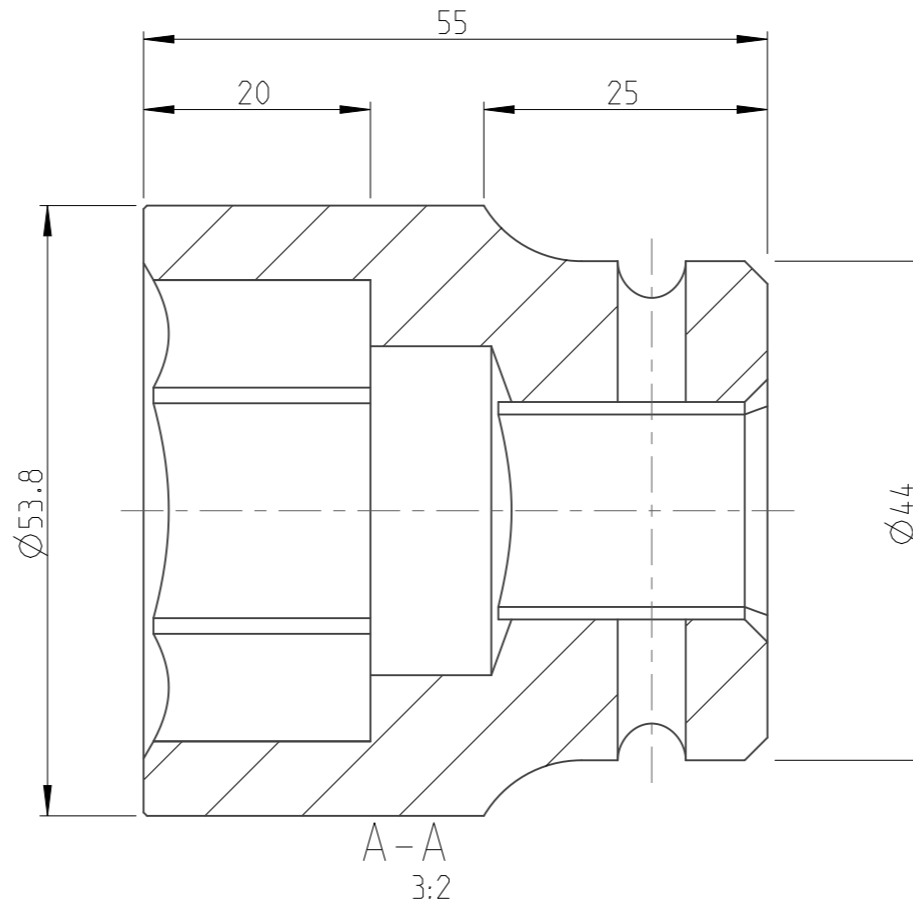

PART	4027150036	Status	Released	Rev./Iter	1.0
Drawing	4027150036	Status		Rev./Iter	1.0

1:1

proprietary document. Not to be used in any way without our consent.

SALTUS

Name	Socket-SQ3/4"-L55-HEX36
Designation	4027 1500 36