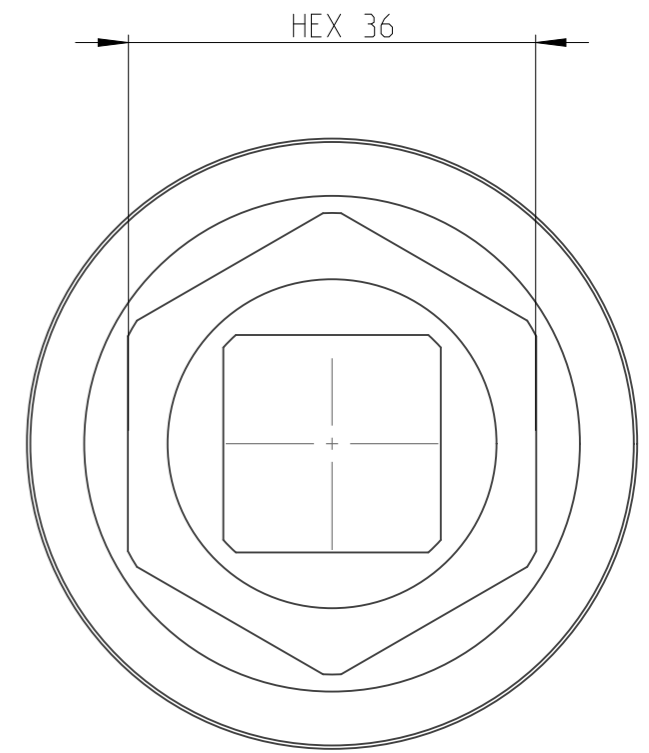

PART	4027150036	Status	Released	Rev./Iter	1.0
Drawing	4027150036	Status		Rev./Iter	1.0

1:1

proprietary document. Not to be used in any way without our consent.

SALTUS

Name	Socket-SQ3/4"-L55-HEX36
Designation	4027 1500 36