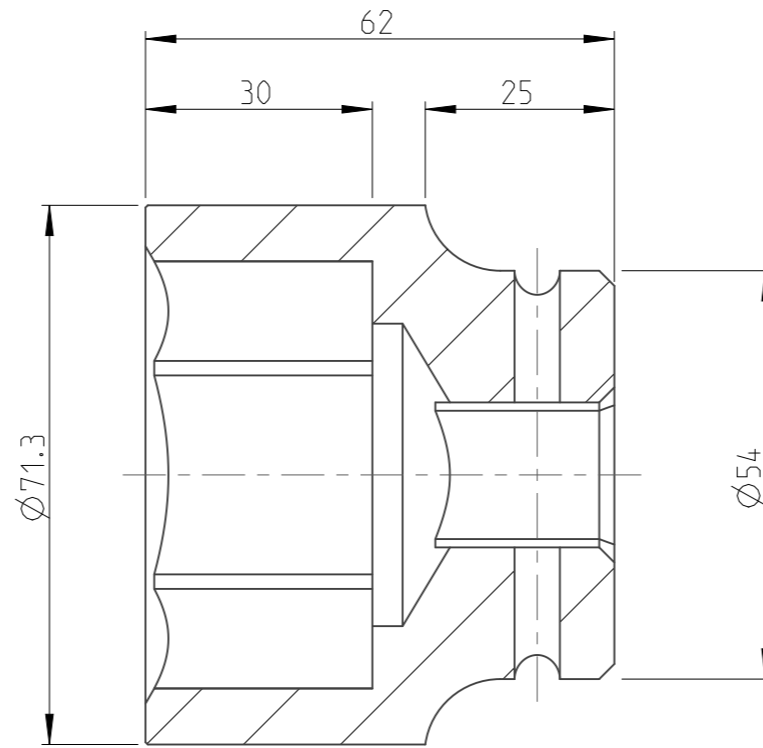

PART	4027150050	Status	Released	Rev./Iter	2.1
Drawing	4027150050	Status		Rev./Iter	2.1

1:1

proprietary document. Not to be used in any way without our consent.

**SALTUS**

Name	Socket-SQ3/4"-L62-HEX50
Designation	4027 1500 50