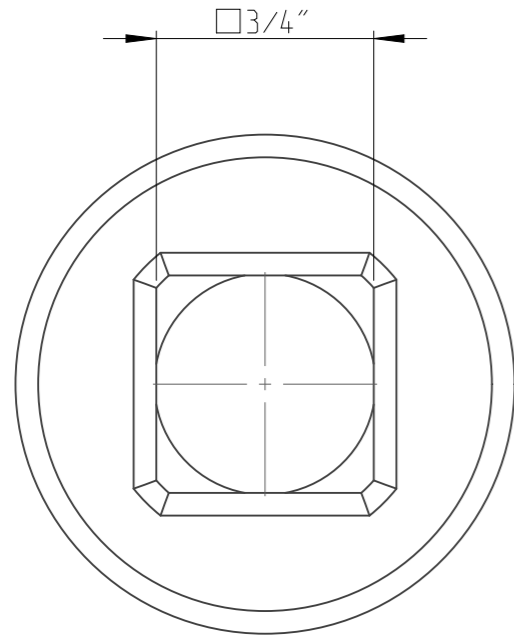

PART	4027150076	Status	Released	Rev./Iter	1.0
Drawing	4027150076	Status		Rev./Iter	1.1

3:2

proprietary document. Not to be used in any way without our consent.

SALTUS

Name	Socket-SQ3/4"-L50-HEX1"
Designation	4027 1500 76