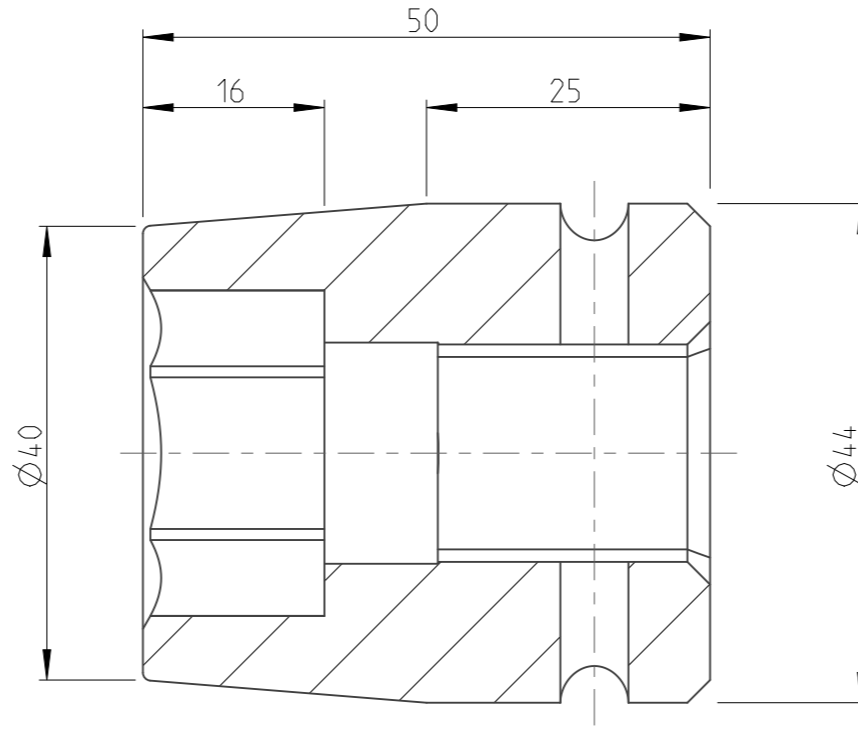

PART	4027150076	Status	Released	Rev./Iter	1.0
Drawing	4027150076	Status		Rev./Iter	1.1

3:2

proprietary document. Not to be used in any way without our consent.

SALTUS

Name	Socket-SQ3/4"-L50-HEX1"
Designation	4027 1500 76