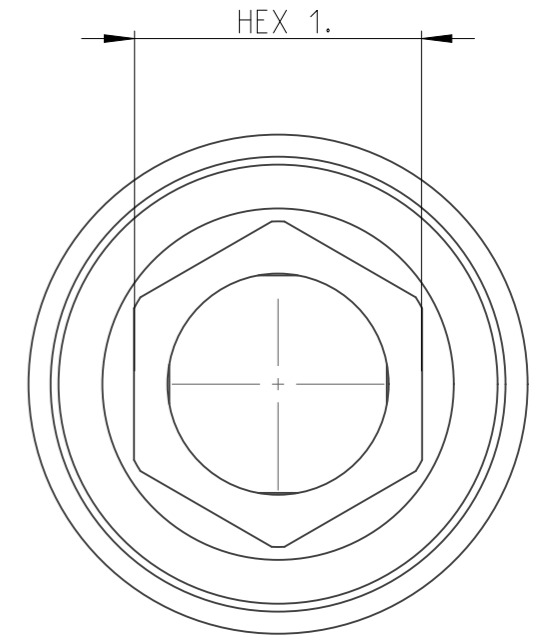

PART	4027150076	Status	Released	Rev./Iter	1.0
Drawing	4027150076	Status		Rev./Iter	1.1

3:2

proprietary document. Not to be used in any way without our consent.

SALTUS

Name	Socket-SQ3/4"-L50-HEX1"
Designation	4027 1500 76