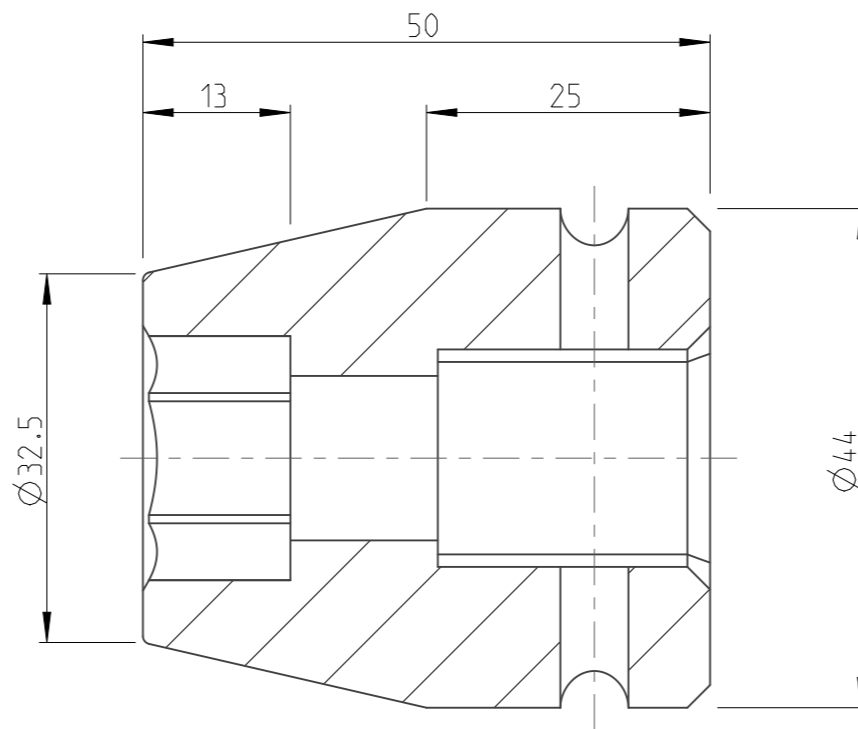

PART	4027150081	Status	Released	Rev./Iter	1.0
Drawing	4027150081	Status		Rev./Iter	1.1

proprietary document. Not to be used in any way without our consent.

**SALTUS**

Name	Socket-SQ3/4"-L50-HEX3/4"
Designation	4027 1500 81