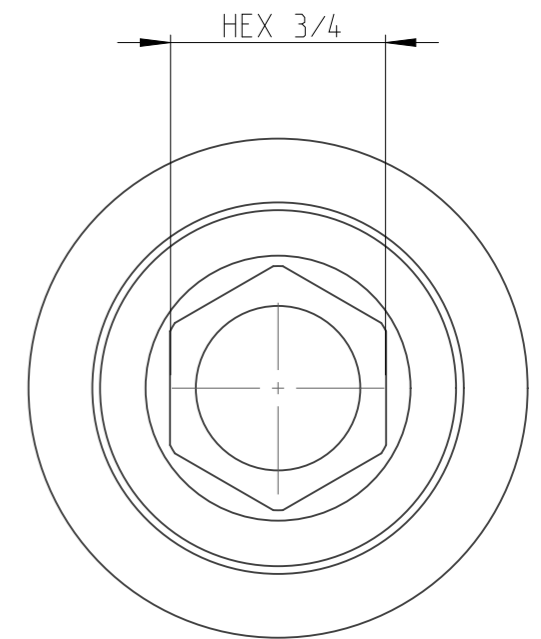

PART	4027150081	Status	Released	Rev./Iter	1.0
Drawing	4027150081	Status		Rev./Iter	1.1

proprietary document. Not to be used in any way without our consent.

**SALTUS**

Name	Socket-SQ3/4"-L50-HEX3/4"
Designation	4027 1500 81