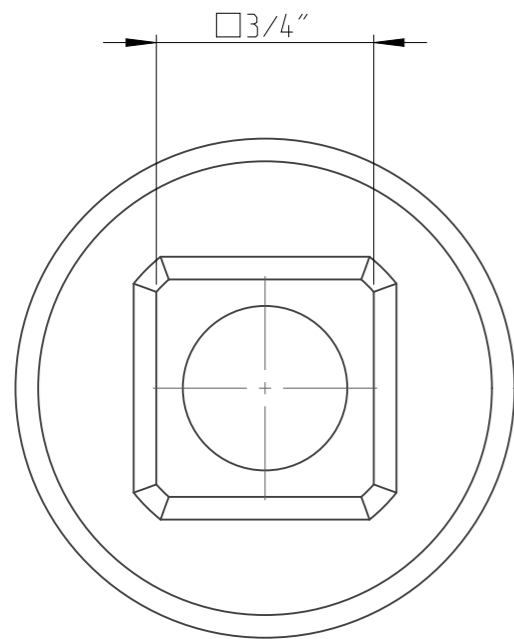

PART	4027150081	Status	Released	Rev./Iter	1.0
Drawing	4027150081	Status		Rev./Iter	1.1

proprietary document. Not to be used in any way without our consent.

**SALTUS**

Name	Socket-SQ3/4"-L50-HEX3/4"
Designation	4027 1500 81