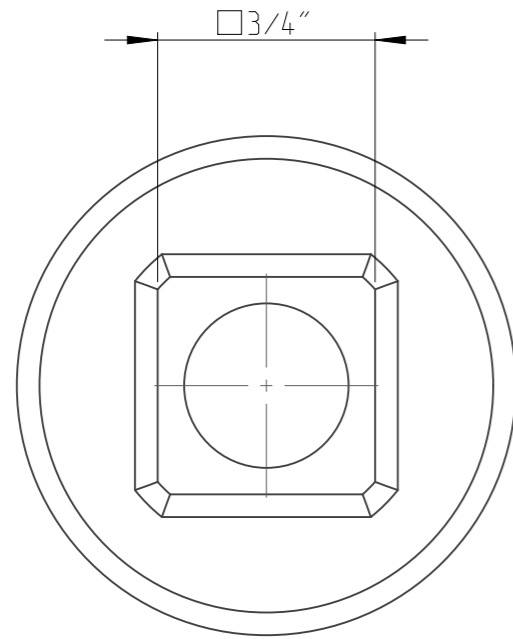

PART	4027150082	Status	Released	Rev./Iter	1.0
Drawing	4027150082	Status		Rev./Iter	1.1

proprietary document. Not to be used in any way without our consent.

SALTUS

Name	Socket-SQ3/4"-L50-HEX11/16"
Designation	4027 1500 82