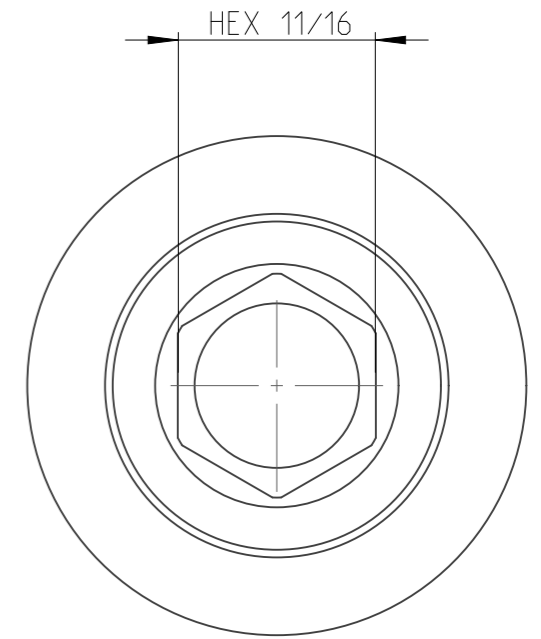

PART	4027150082	Status	Released	Rev./Iter	1.0
Drawing	4027150082	Status		Rev./Iter	1.1

proprietary document. Not to be used in any way without our consent.

SALTUS

Name	Socket-SQ3/4"-L50-HEX11/16"
Designation	4027 1500 82