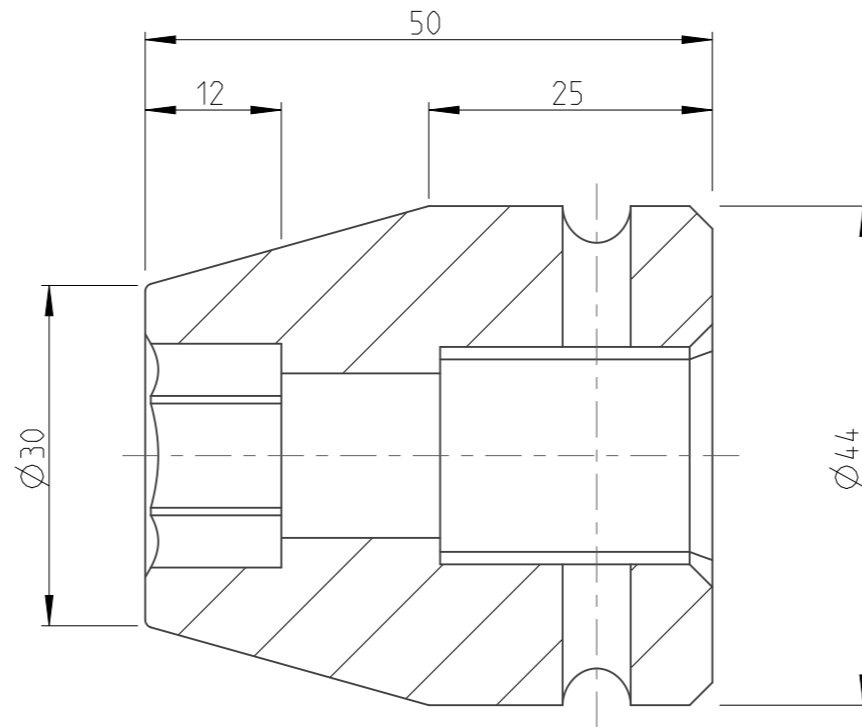

PART	4027150082	Status	Released	Rev./Iter	1.0
Drawing	4027150082	Status		Rev./Iter	1.1

proprietary document. Not to be used in any way without our consent.

SALTUS

Name	Socket-SQ3/4"-L50-HEX11/16"
Designation	4027 1500 82