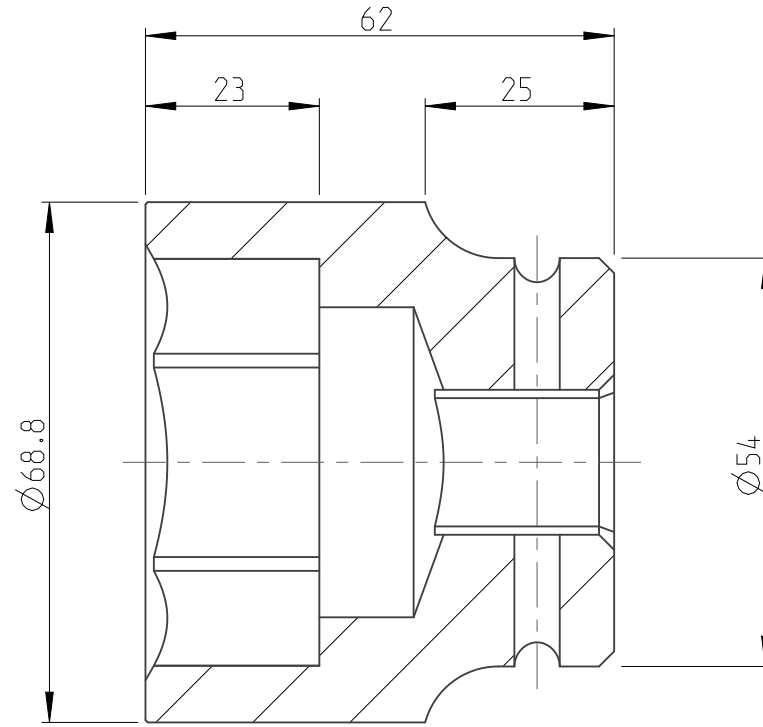

|         |            |        |          |           |     |
|---------|------------|--------|----------|-----------|-----|
| PART    | 4027150083 | Status | Released | Rev./Iter | 1.0 |
| Drawing | 4027150083 | Status |          | Rev./Iter | 1.1 |

1:1

proprietary document. Not to be used in any way without our consent.

**SALTUS**

|             |                             |
|-------------|-----------------------------|
| Name        | Socket-SQ3/4"-L62-HEX1.7/8" |
| Designation | 4027 1500 83                |