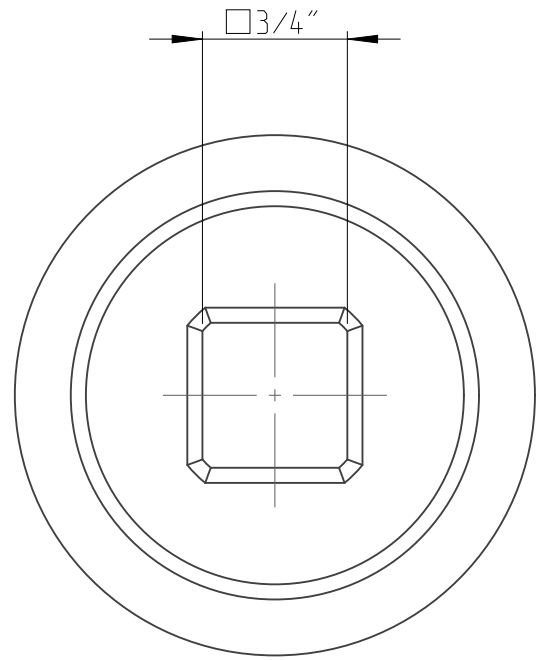

|         |            |        |          |           |     |
|---------|------------|--------|----------|-----------|-----|
| PART    | 4027150083 | Status | Released | Rev./Iter | 1.0 |
| Drawing | 4027150083 | Status |          | Rev./Iter | 1.1 |

1:1

proprietary document. Not to be used in any way without our consent.

**SALTUS**

|             |                             |
|-------------|-----------------------------|
| Name        | Socket-SQ3/4"-L62-HEX1.7/8" |
| Designation | 4027 1500 83                |