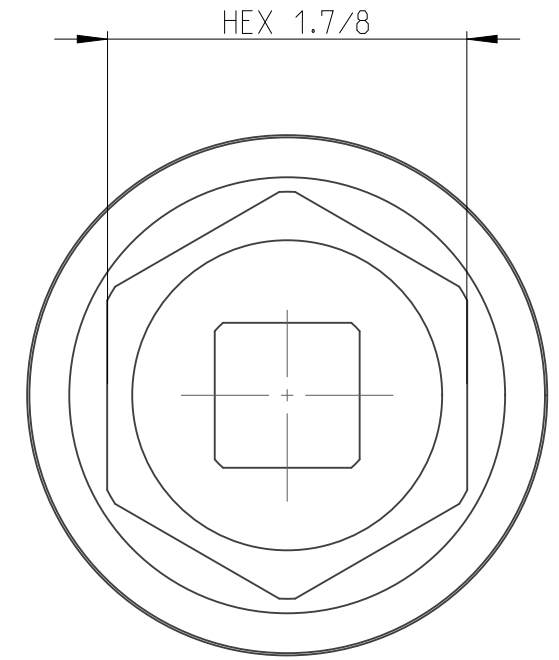

|         |            |        |          |           |     |
|---------|------------|--------|----------|-----------|-----|
| PART    | 4027150083 | Status | Released | Rev./Iter | 1.0 |
| Drawing | 4027150083 | Status |          | Rev./Iter | 1.1 |

1:1

proprietary document. Not to be used in any way without our consent.

**SALTUS**

|             |                             |
|-------------|-----------------------------|
| Name        | Socket-SQ3/4"-L62-HEX1.7/8" |
| Designation | 4027 1500 83                |