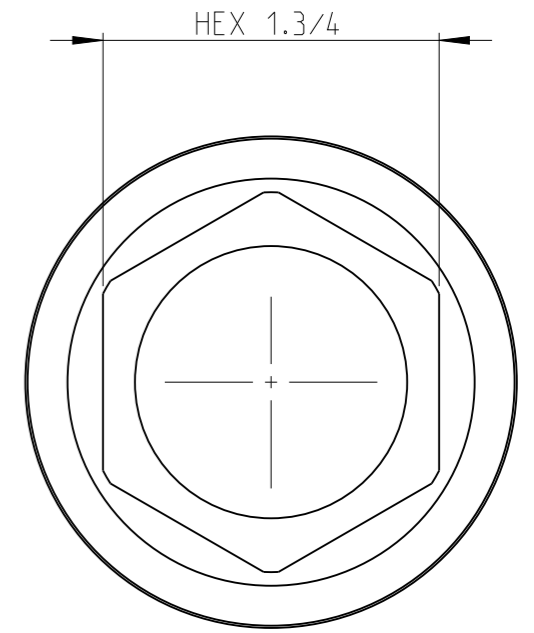

PART	4027150086	Status	In Work	Rev. / Iter	0,0
Drawing	4027150086	Status		Rev. / Iter	0,0

proprietary document. Not to be used in any way without our consent.

SALTUS

Name	Socket-SQ3/4"-L62-HEX1.3/4"
Designation	4027 1500 86