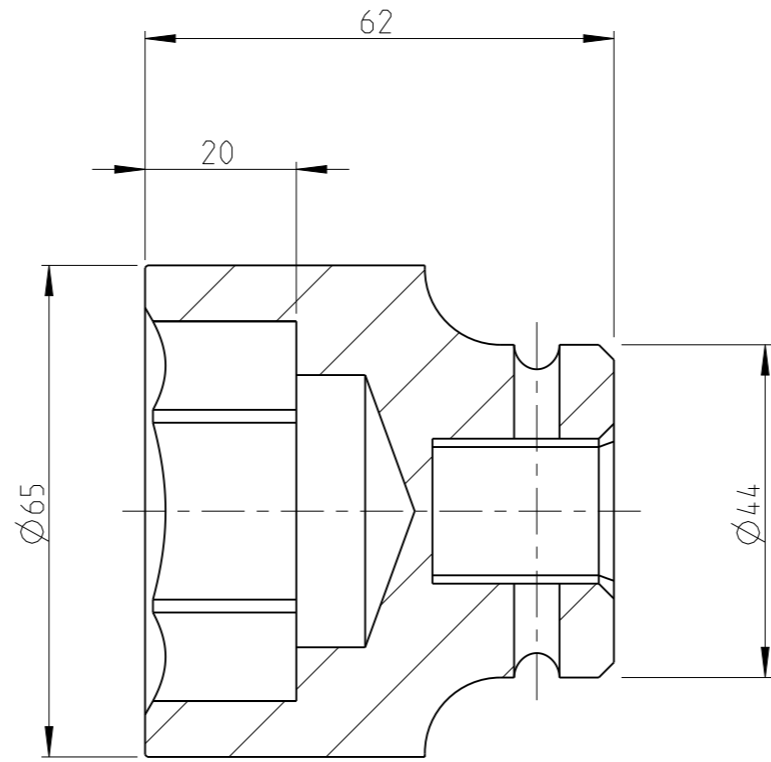

PART	4027150086	Status	In Work	Rev. / Iter	0,0
Drawing	4027150086	Status		Rev. / Iter	0,0

proprietary document. Not to be used in any way without our consent.

SALTUS

Name	Socket-SQ3/4"-L62-HEX1.3/4"
Designation	4027 1500 86