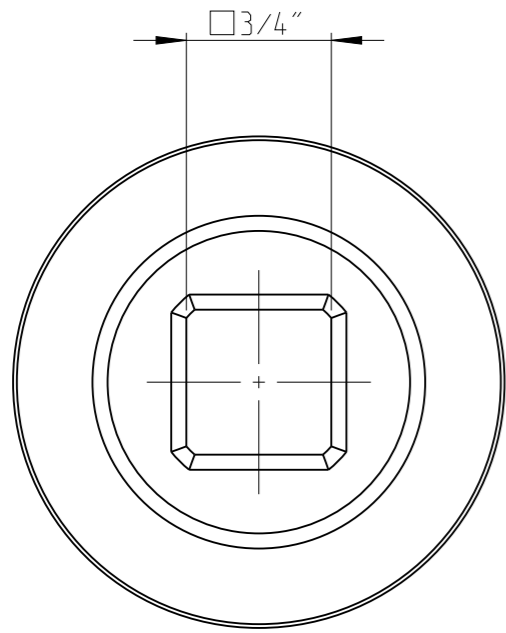

PART	4027150086	Status	In Work	Rev. / Iter	0,0
Drawing	4027150086	Status		Rev. / Iter	0,0

proprietary document. Not to be used in any way without our consent.

SALTUS

Name	Socket-SQ3/4"-L62-HEX1.3/4"
Designation	4027 1500 86