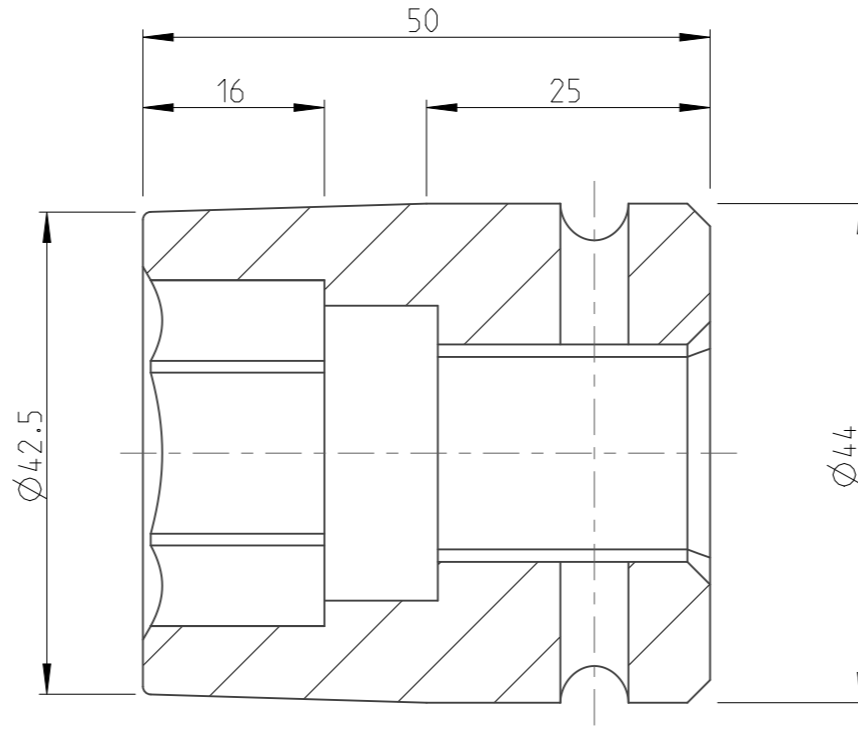

PART	4027150099	Status	Released	Rev./Iter	1.0
Drawing	4027150099	Status		Rev./Iter	1.1

3:2

proprietary document. Not to be used in any way without our consent.

SALTUS

Name	Socket-SQ3/4"-L50-HEX1.1/16"
Designation	4027 1500 99