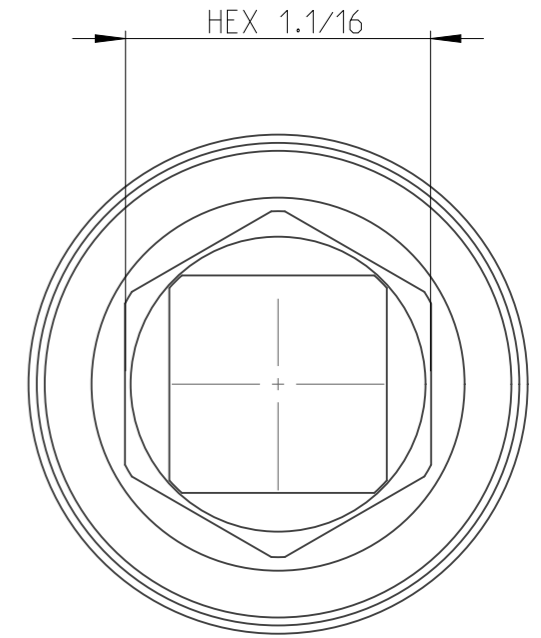

PART	4027150099	Status	Released	Rev./Iter	1.0
Drawing	4027150099	Status		Rev./Iter	1.1

3:2

proprietary document. Not to be used in any way without our consent.

SALTUS

Name	Socket-SQ3/4"-L50-HEX1.1/16"
Designation	4027 1500 99