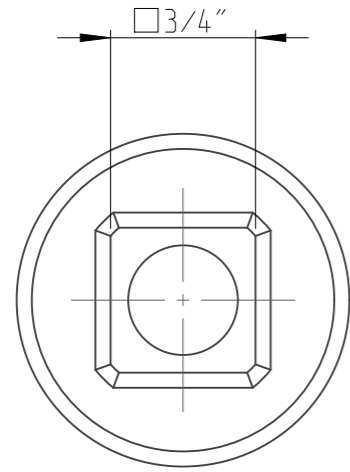

PART	4027150318	Status	Released	Rev. / Iter	2.0
Drawing	4027150318	Status		Rev. / Iter	2.0

A - A  
1:1

1:1

proprietary document. Not to be used in any way without our consent.

**SALTUS**

Name	Socket-SQ3/4"-L100-HEX18
Designation	4027 1503 18