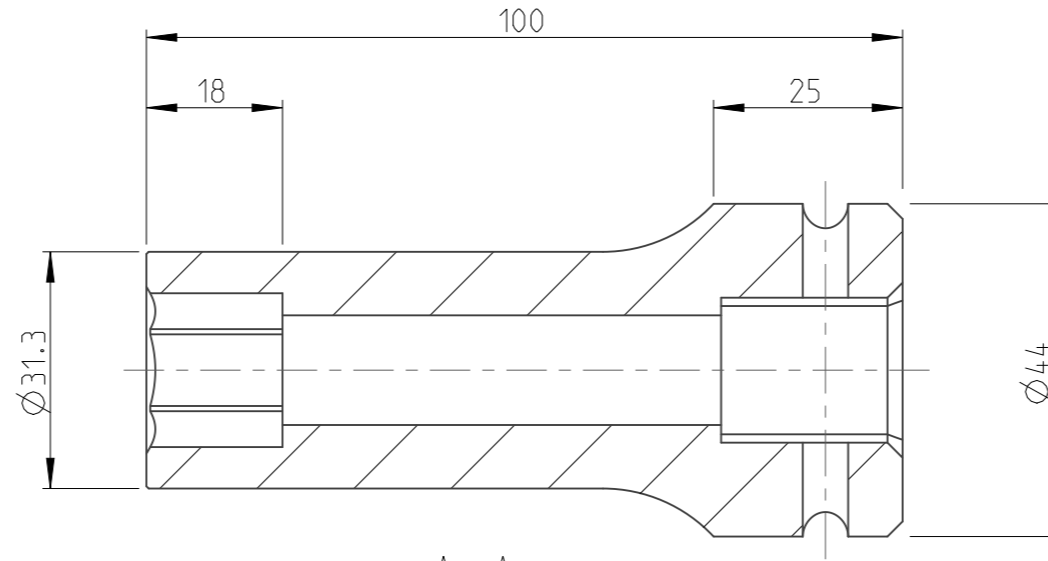

PART	4027150318	Status	Released	Rev. / Iter	2.0
Drawing	4027150318	Status		Rev. / Iter	2.0

A - A  
1:1

1:1

proprietary document. Not to be used in any way without our consent.

**SALTUS**

Name	Socket-SQ3/4"-L100-HEX18
Designation	4027 1503 18