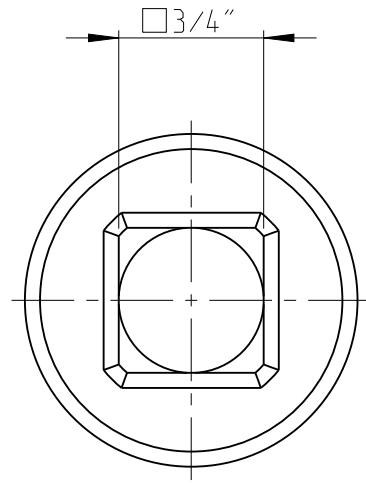

PART	4027150324	Status	In Work	Rev. / Iter	2.0
Drawing	4027150324	Status		Rev. / Iter	2.0

proprietary document. Not to be used in any way without our consent.

**SALTUS**

Name	Socket-SQ3/4"-L100-HEX24
Designation	4027 1503 24