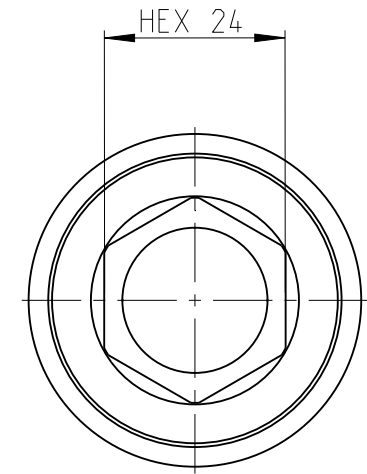

PART	4027150324	Status	In Work	Rev. / Iter	2.0
Drawing	4027150324	Status		Rev. / Iter	2.0

proprietary document. Not to be used in any way without our consent.

**SALTUS**

Name	Socket-SQ3/4"-L100-HEX24
Designation	4027 1503 24