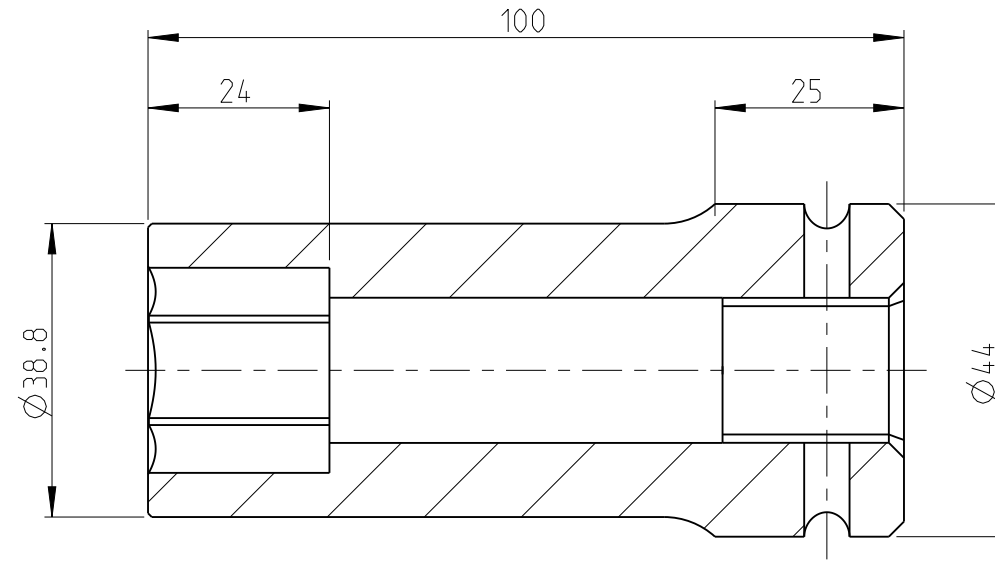

PART	4027150324	Status	In Work	Rev. / Iter	2.0
Drawing	4027150324	Status		Rev. / Iter	2.0

proprietary document. Not to be used in any way without our consent.

**SALTUS**

Name	Socket-SQ3/4"-L100-HEX24
Designation	4027 1503 24