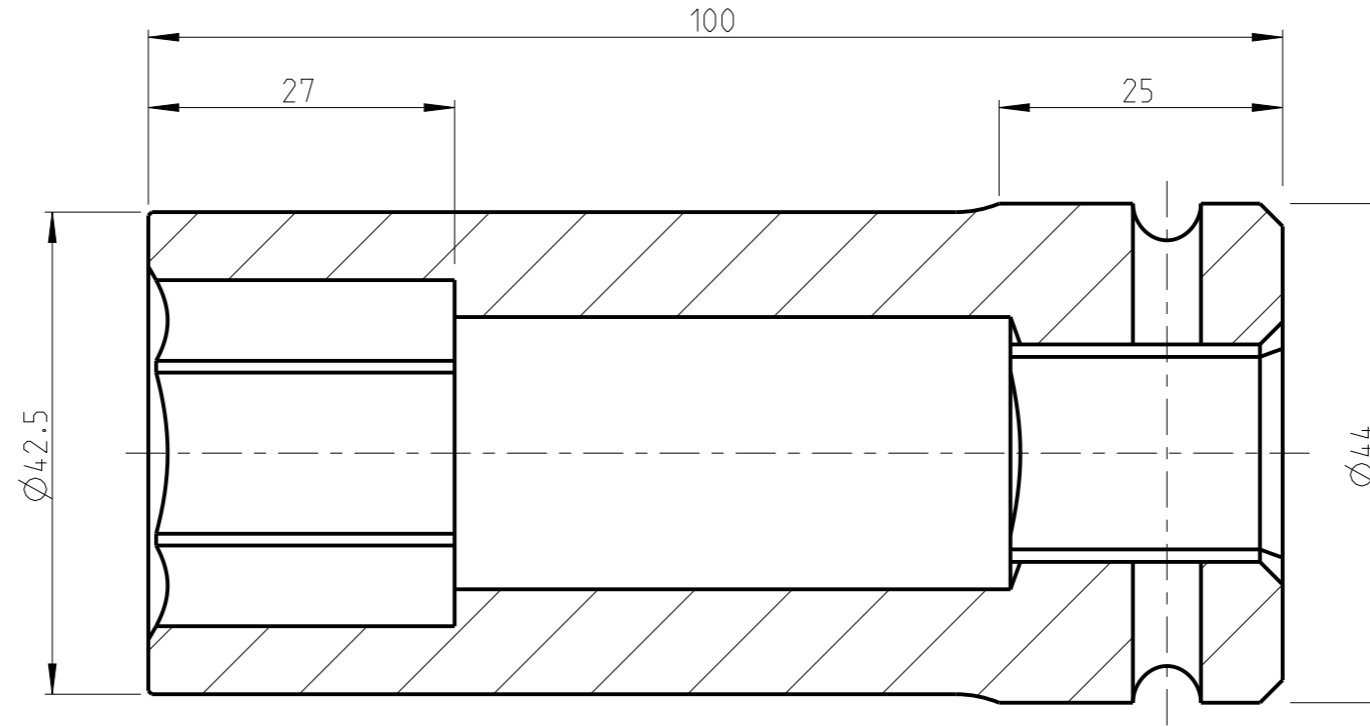

PART	4027150327	Status	Released	Rev. / Iter	2.0
Drawing	4027150327	Status		Rev. / Iter	2.0

1:1

proprietary document. Not to be used in any way without our consent.

**SALTUS**

Name	Socket-SQ3/4"-L100-HEX27
Designation	4027 1503 27