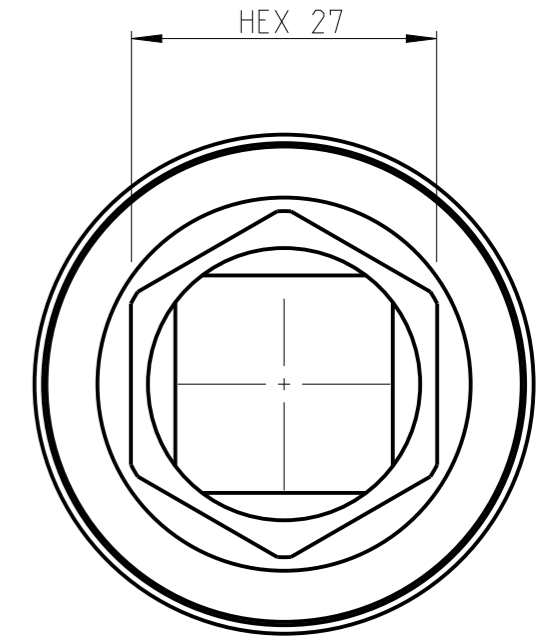

PART	4027150327	Status	Released	Rev. / Iter	2.0
Drawing	4027150327	Status		Rev. / Iter	2.0

1:1

proprietary document. Not to be used in any way without our consent.

**SALTUS**

Name	Socket-SQ3/4"-L100-HEX27
Designation	4027 1503 27