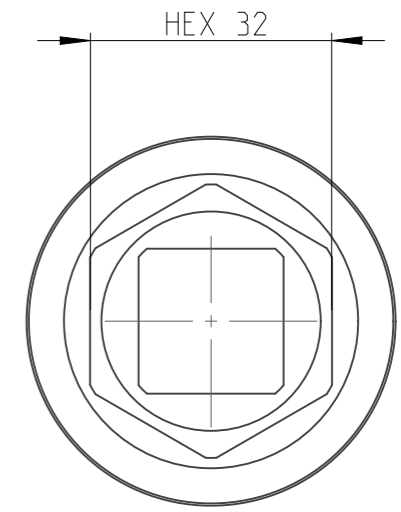

PART	4027150332	Status	Released	Rev. / Iter	1.0
Drawing	4027150332	Status		Rev. / Iter	1.0

A-A
1:1

1:1

proprietary document. Not to be used in any way without our consent.

SALTUS

Name	Socket-SQ3/4"-L100-HEX32
Designation	4027 1503 32