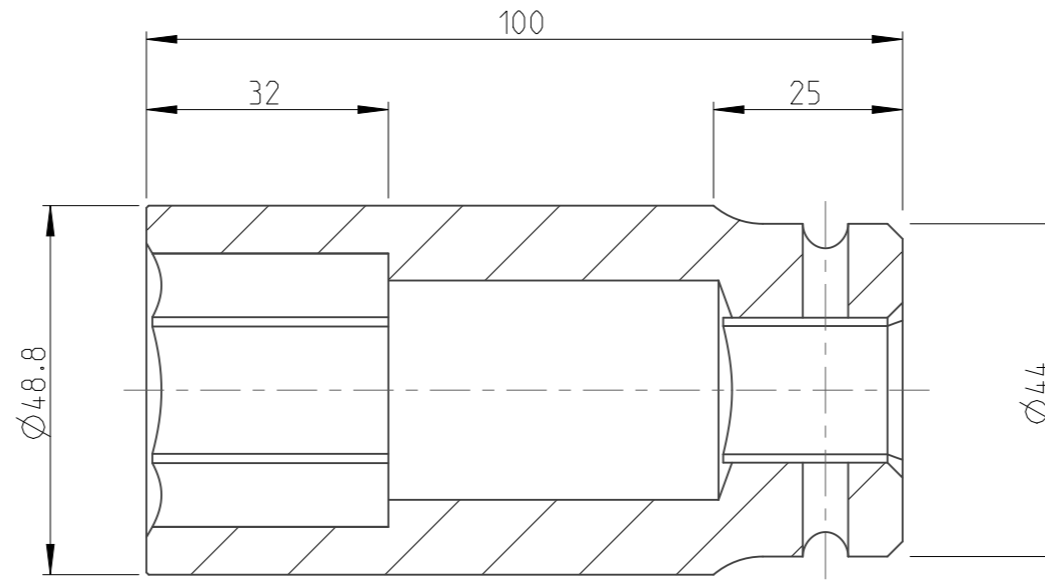

PART	4027150332	Status	Released	Rev. / Iter	1.0
Drawing	4027150332	Status		Rev. / Iter	1.0

A-A
1:1

1:1

proprietary document. Not to be used in any way without our consent.

SALTUS

Name	Socket-SQ3/4"-L100-HEX32
Designation	4027 1503 32