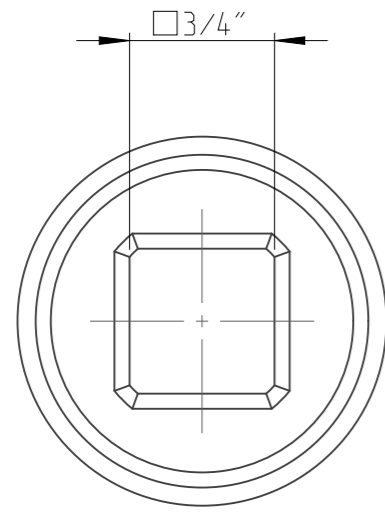

PART	4027150332	Status	Released	Rev. / Iter	1.0
Drawing	4027150332	Status		Rev. / Iter	1.0

A-A
1:1

1:1

proprietary document. Not to be used in any way without our consent.

SALTUS

Name	Socket-SQ3/4"-L100-HEX32
Designation	4027 1503 32