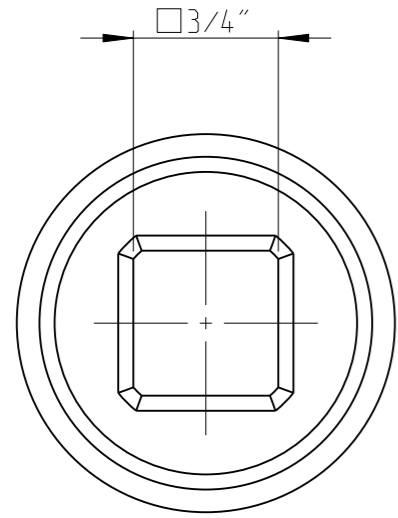

PART	4027150333	Status	Review	Rev. / Iter	0.3
Drawing	4027150333	Status	Review	Rev. / Iter	0.3

proprietary document. Not to be used in any way without our consent.

<b>SALTUS</b>	Name	Socket-SQ3/4"-L100-HEX33
	Designation	4027 1503 33