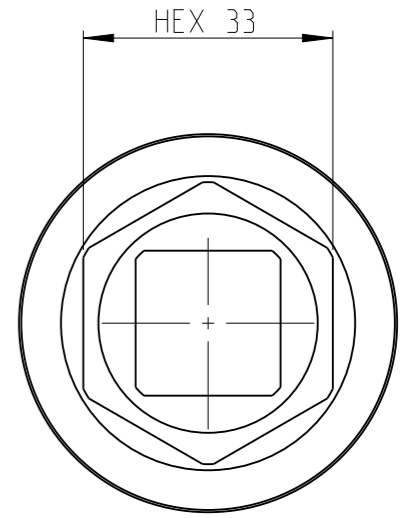

PART	4027150333	Status	Review	Rev. / Iter	0.3
Drawing	4027150333	Status	Review	Rev. / Iter	0.3

proprietary document. Not to be used in any way without our consent.

<b>SALTUS</b>	Name	Socket-SQ3/4"-L100-HEX33
	Designation	4027 1503 33