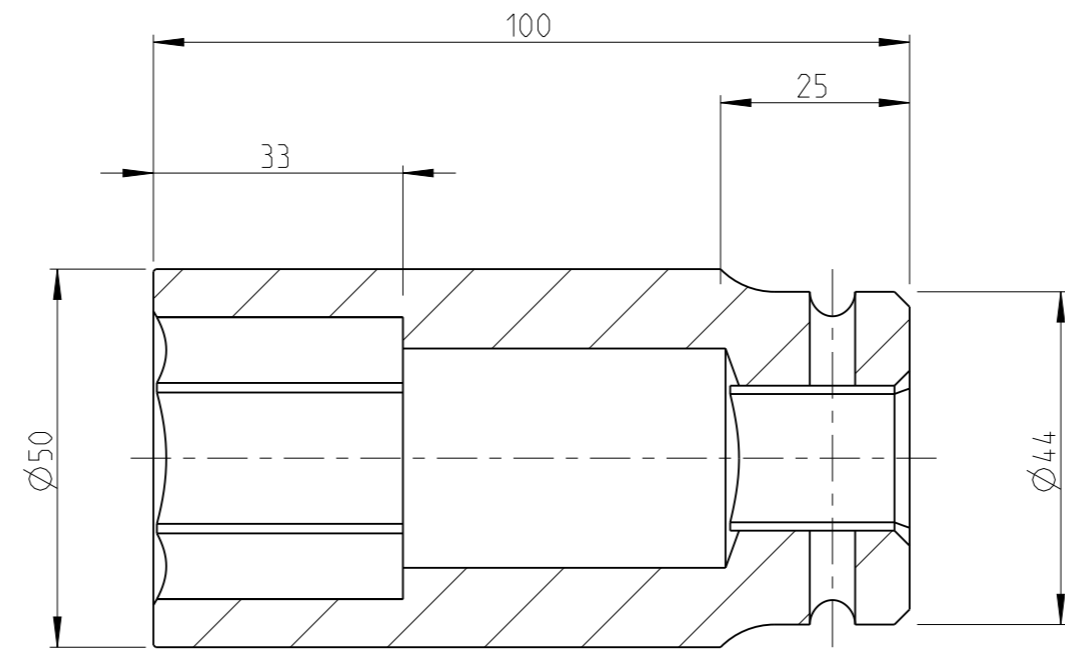

PART	4027150333	Status	Review	Rev. / Iter	0.3
Drawing	4027150333	Status	Review	Rev. / Iter	0.3

proprietary document. Not to be used in any way without our consent.

<b>SALTUS</b>	Name	Socket-SQ3/4"-L100-HEX33
	Designation	4027 1503 33