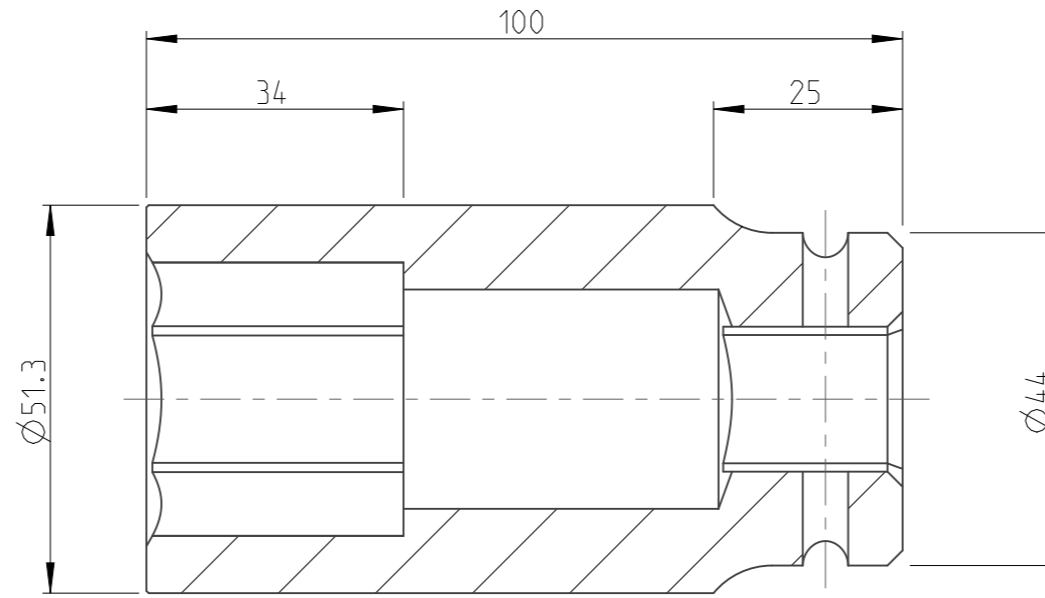

PART	4027150334	Status	Released	Rev. / Iter	2.0
Drawing	4027150334	Status		Rev. / Iter	2.0

A-A
1:1

1:1

proprietary document. Not to be used in any way without our consent.

SALTUS

Name	Socket-SQ3/4"-L100-HEX34
Designation	4027 1503 34