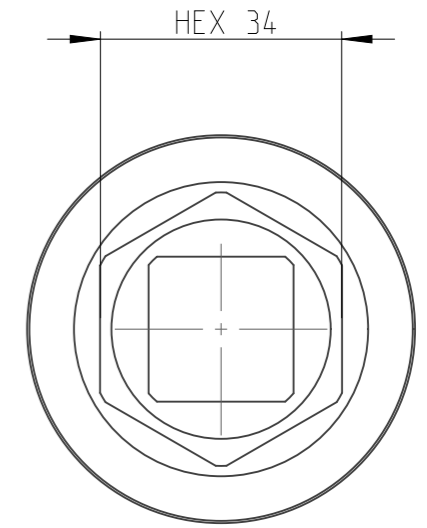

PART	4027150334	Status	Released	Rev. / Iter	2.0
Drawing	4027150334	Status		Rev. / Iter	2.0

A-A
1:1

1:1

proprietary document. Not to be used in any way without our consent.

SALTUS

Name	Socket-SQ3/4"-L100-HEX34
Designation	4027 1503 34