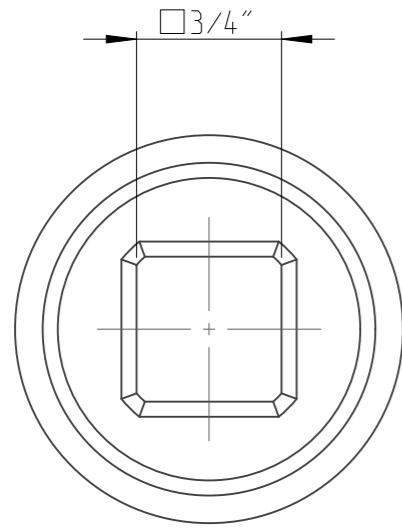

PART	4027150334	Status	Released	Rev. / Iter	2.0
Drawing	4027150334	Status		Rev. / Iter	2.0

A-A
1:1

1:1

proprietary document. Not to be used in any way without our consent.

SALTUS

Name	Socket-SQ3/4"-L100-HEX34
Designation	4027 1503 34