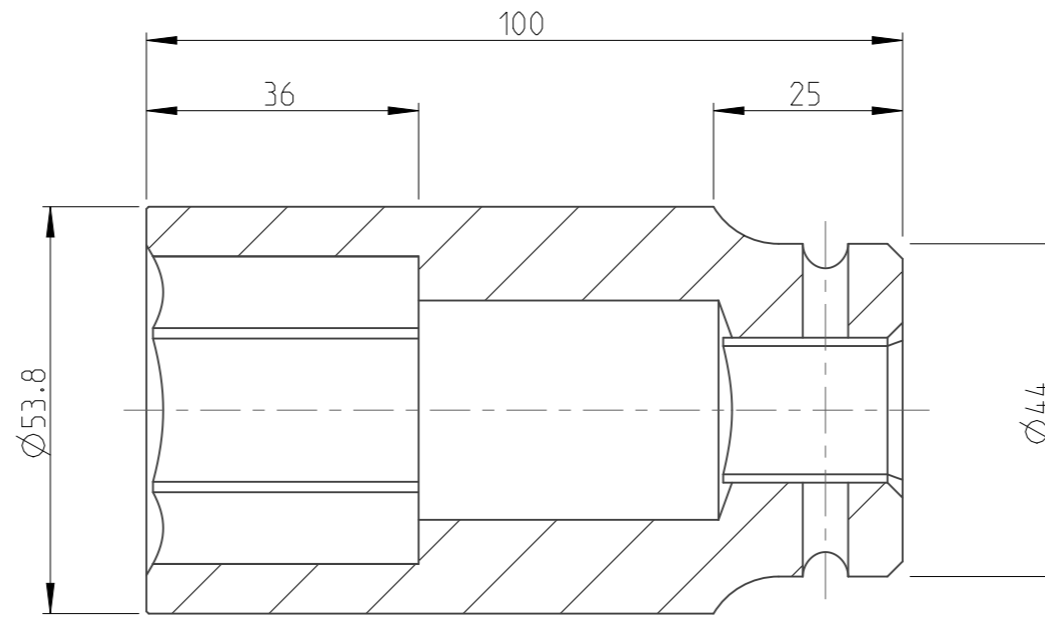

PART	4027150336	Status	Released	Rev./Iter	1.0
Drawing	4027150336	Status		Rev./Iter	1.0

A - A  
1:1

1:1

proprietary document. Not to be used in any way without our consent.

**SALTUS**

Name	Socket-SQ3/4"-L100-HEX36
Designation	4027 1503 36