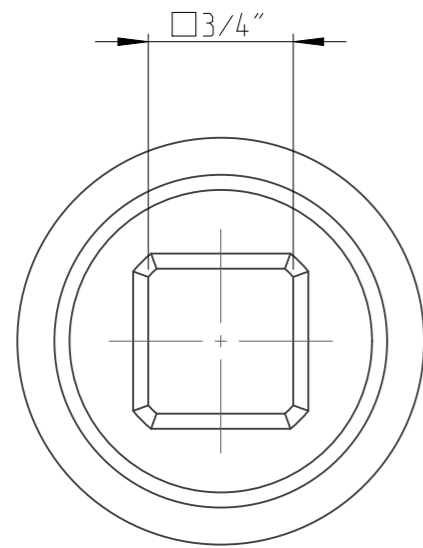

PART	4027150336	Status	Released	Rev./Iter	1.0
Drawing	4027150336	Status		Rev./Iter	1.0

A - A  
1:1

1:1

proprietary document. Not to be used in any way without our consent.

**SALTUS**

Name	Socket-SQ3/4"-L100-HEX36
Designation	4027 1503 36