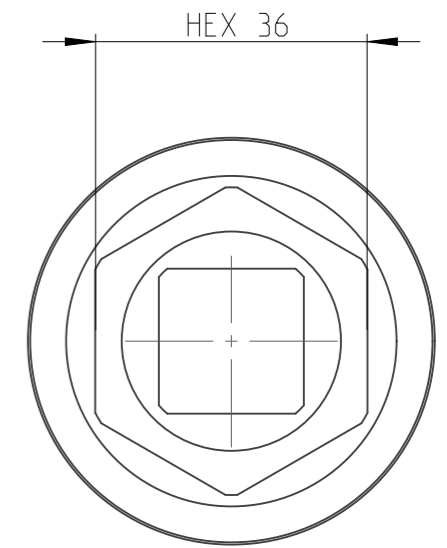

PART	4027150336	Status	Released	Rev./Iter	1.0
Drawing	4027150336	Status		Rev./Iter	1.0

A - A  
1:1

1:1

proprietary document. Not to be used in any way without our consent.

**SALTUS**

Name	Socket-SQ3/4"-L100-HEX36
Designation	4027 1503 36