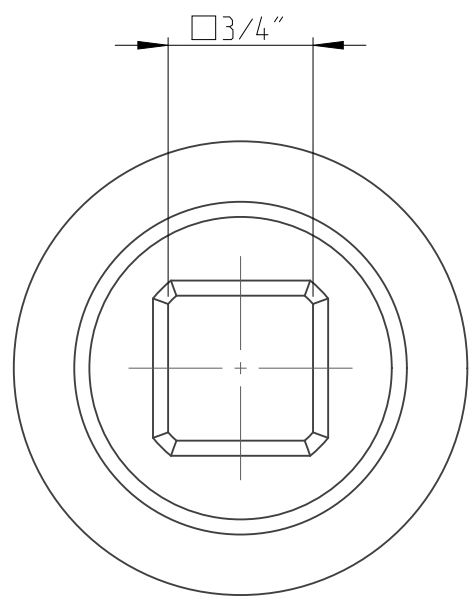

PART	4027150341	Status	Released	Rev./Iter	1.0
Drawing	4027150341	Status		Rev./Iter	1.0

1:1

proprietary document. Not to be used in any way without our consent.

SALTUS	Name	Socket-SQ3/4"-L100-HEX41
	Designation	4027 1503 41