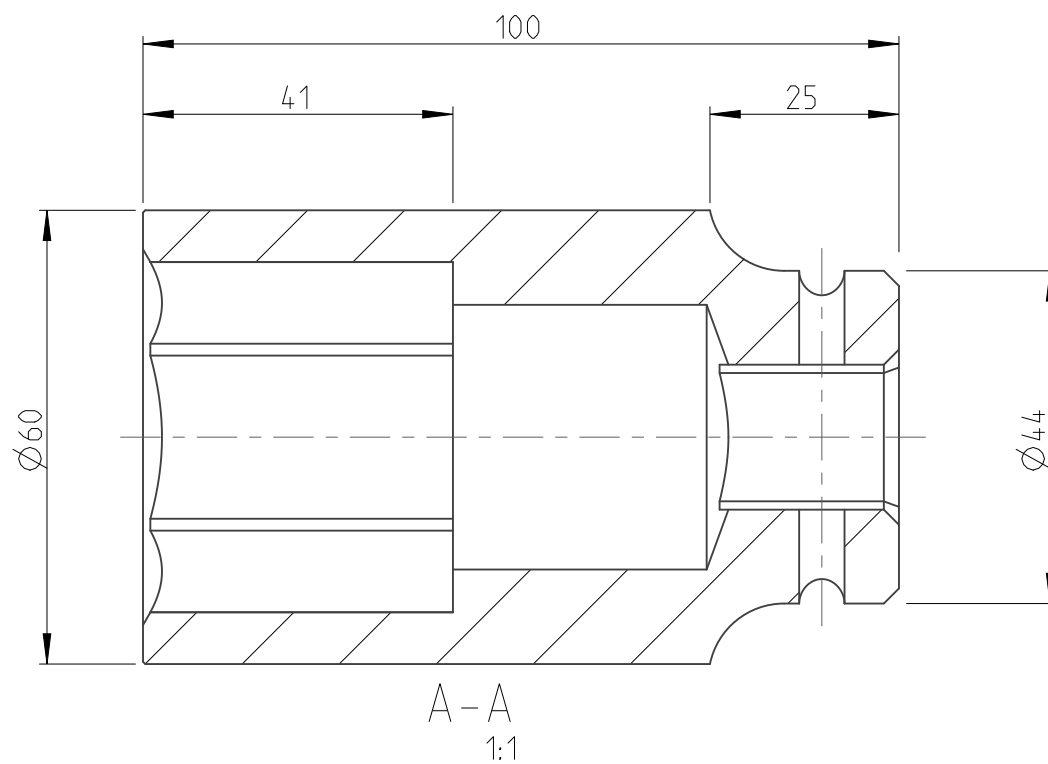

PART	4027150341	Status	Released	Rev./Iter	1.0
Drawing	4027150341	Status		Rev./Iter	1.0

1:1

proprietary document. Not to be used in any way without our consent.

SALTUS	Name	Socket-SQ3/4"-L100-HEX41
	Designation	4027 1503 41