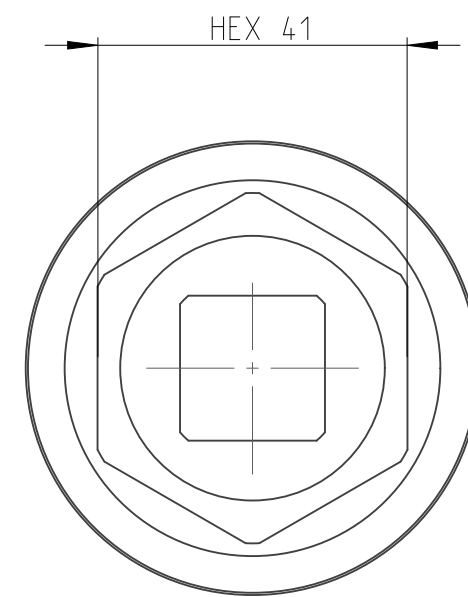

PART	4027150341	Status	Released	Rev./Iter	1.0
Drawing	4027150341	Status		Rev./Iter	1.0

1:1

proprietary document. Not to be used in any way without our consent.

SALTUS	Name	Socket-SQ3/4"-L100-HEX41
	Designation	4027 1503 41