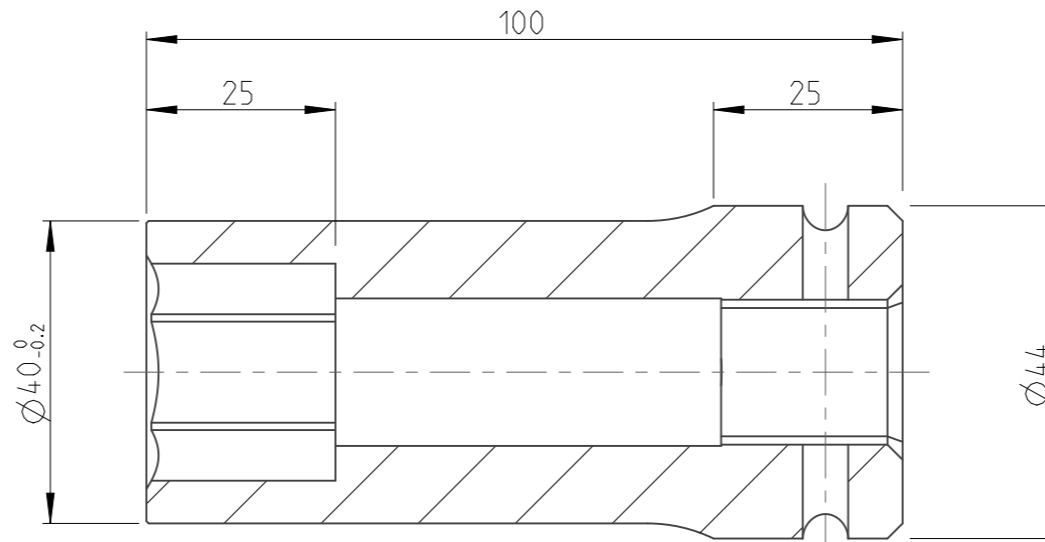

PART	4027150376	Status	Released	Rev. / Iter	1.0
Drawing	4027150376	Status		Rev. / Iter	1.0

A-A
1:1

1:1

proprietary document. Not to be used in any way without our consent.

SALTUS

Name

Socket-SQ3/4"-L100-HEX1"