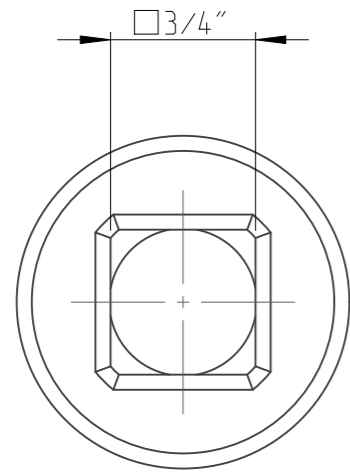

PART	4027150376	Status	Released	Rev. / Iter	1.0
Drawing	4027150376	Status		Rev. / Iter	1.0

A-A
1:1

1:1

proprietary document. Not to be used in any way without our consent.

SALTUS

Name

Socket-SQ3/4"-L100-HEX1"