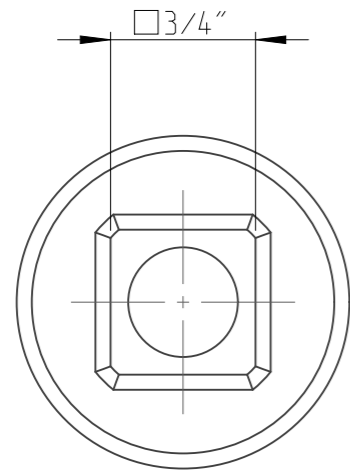

PART	4027150381	Status	Released	Rev./Iter	1.0
Drawing	4027150381	Status		Rev./Iter	1.0

A-A
1:1

1:1

proprietary document. Not to be used in any way without our consent.

SALTUS

Name

Socket-SQ3/4"-L100-HEX3/4"