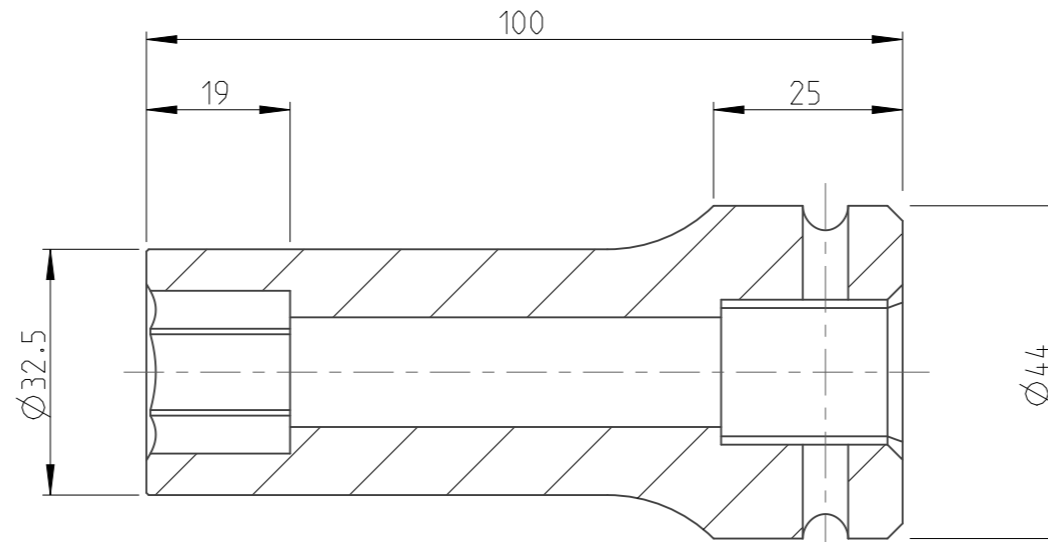

PART	4027150381	Status	Released	Rev./Iter	1.0
Drawing	4027150381	Status		Rev./Iter	1.0

A-A
1:1

1:1

proprietary document. Not to be used in any way without our consent.

SALTUS

Name

Socket-SQ3/4"-L100-HEX3/4"