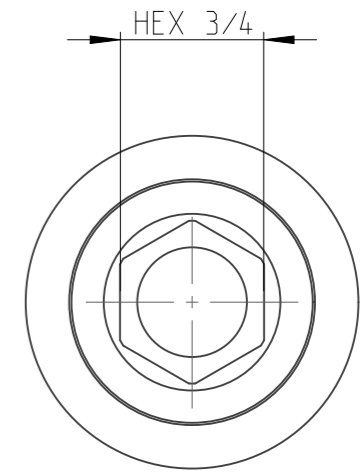

PART	4027150381	Status	Released	Rev./Iter	1.0
Drawing	4027150381	Status		Rev./Iter	1.0

A-A
1:1

1:1

proprietary document. Not to be used in any way without our consent.

SALTUS

Name

Socket-SQ3/4"-L100-HEX3/4"