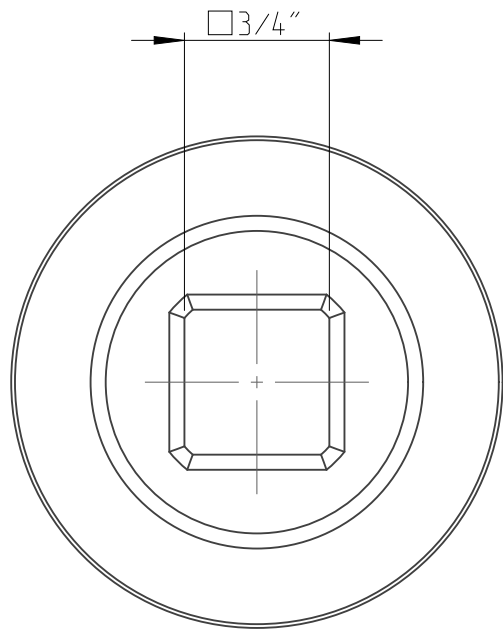

PART	4027150386	Status	Released	Rev./Iter	1.0
Drawing	4027150386	Status		Rev./Iter	1.0

1:1

<b>SALTUS</b>	Name	Socket-SQ3/4"-L100-HEX1.3/4"
	Designation	4027 1503 86

proprietary document. Not to be used in any way without our consent.