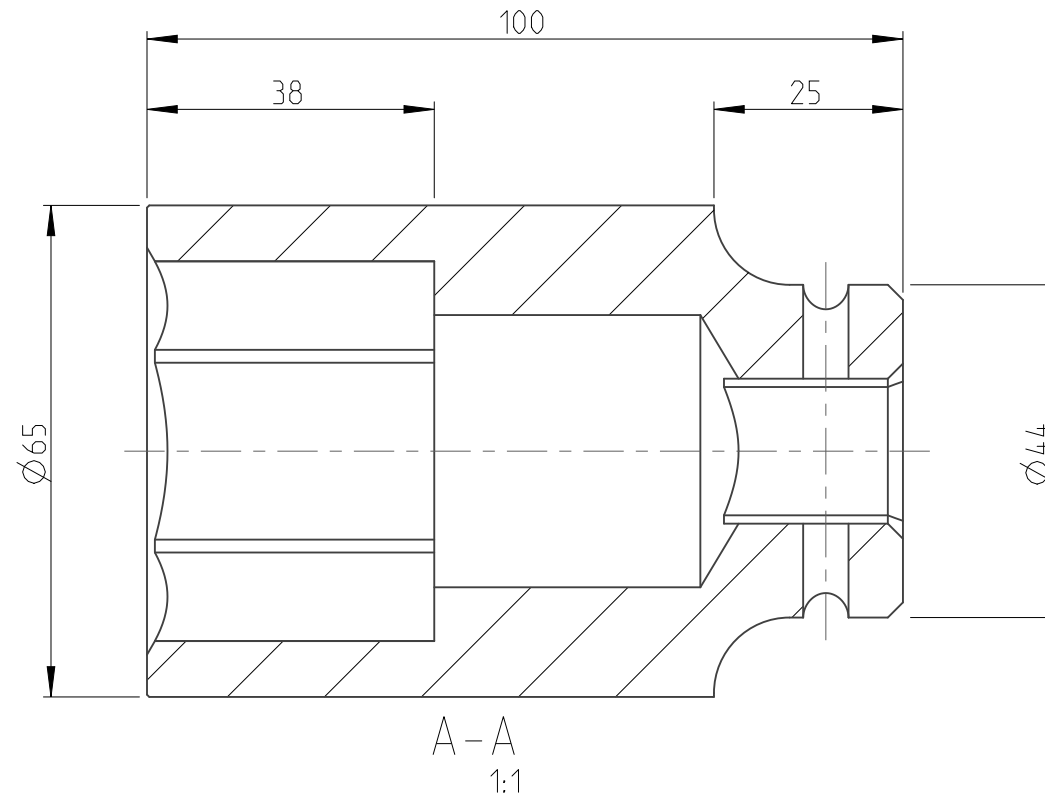

PART	4027150386	Status	Released	Rev./Iter	1.0
Drawing	4027150386	Status		Rev./Iter	1.0

1:1

<b>SALTUS</b>	Name	Socket-SQ3/4"-L100-HEX1.3/4"
	Designation	4027 1503 86

proprietary document. Not to be used in any way without our consent.