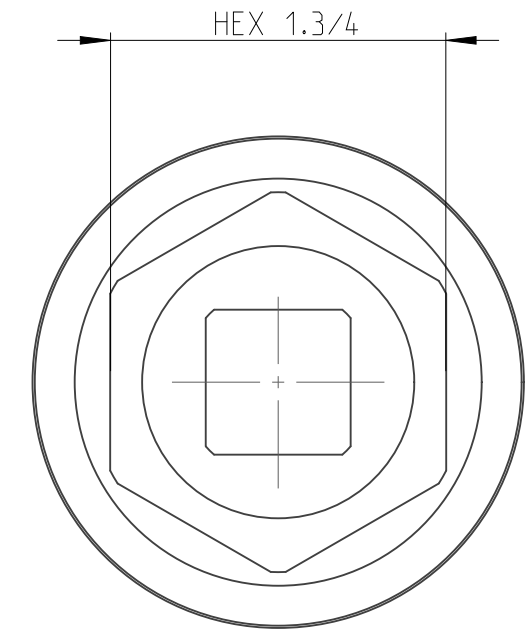

PART	4027150386	Status	Released	Rev./Iter	1.0
Drawing	4027150386	Status		Rev./Iter	1.0

1:1

<b>SALTUS</b>	Name	Socket-SQ3/4"-L100-HEX1.3/4"
	Designation	4027 1503 86

proprietary document. Not to be used in any way without our consent.