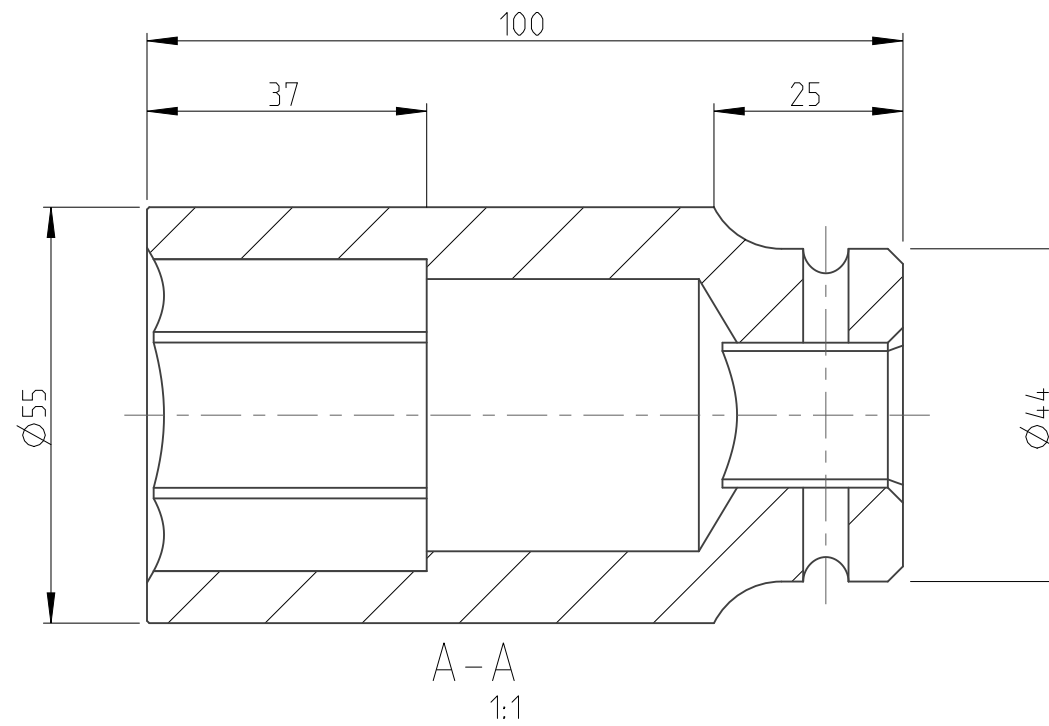

PART	4027150392	Status	Released	Rev. / Iter	1.0
Drawing	4027150392	Status		Rev. / Iter	1.0

1:1

proprietary document. Not to be used in any way without our consent.

SALTUS

Name
Socket-SQ3/4"-L100-HEX1.7/16"
Designation
4027 1503 92