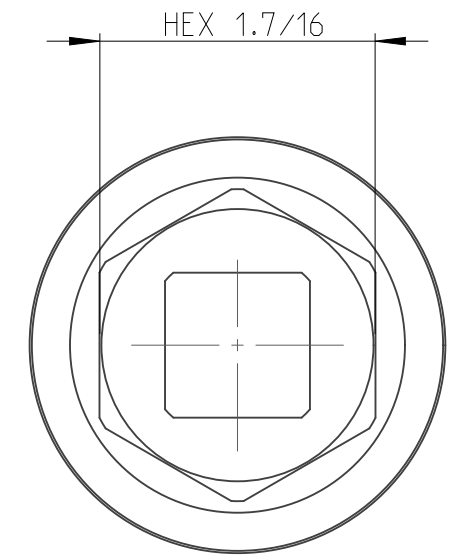

PART	4027150392	Status	Released	Rev. / Iter	1.0
Drawing	4027150392	Status		Rev. / Iter	1.0

1:1

proprietary document. Not to be used in any way without our consent.

SALTUS

Name
Socket-SQ3/4"-L100-HEX1.7/16"
Designation
4027 1503 92