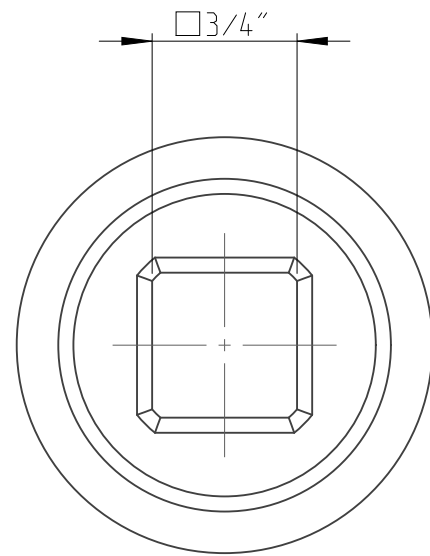

PART	4027150392	Status	Released	Rev. / Iter	1.0
Drawing	4027150392	Status		Rev. / Iter	1.0

1:1

proprietary document. Not to be used in any way without our consent.

SALTUS

Name
Socket-SQ3/4"-L100-HEX1.7/16"
Designation
4027 1503 92