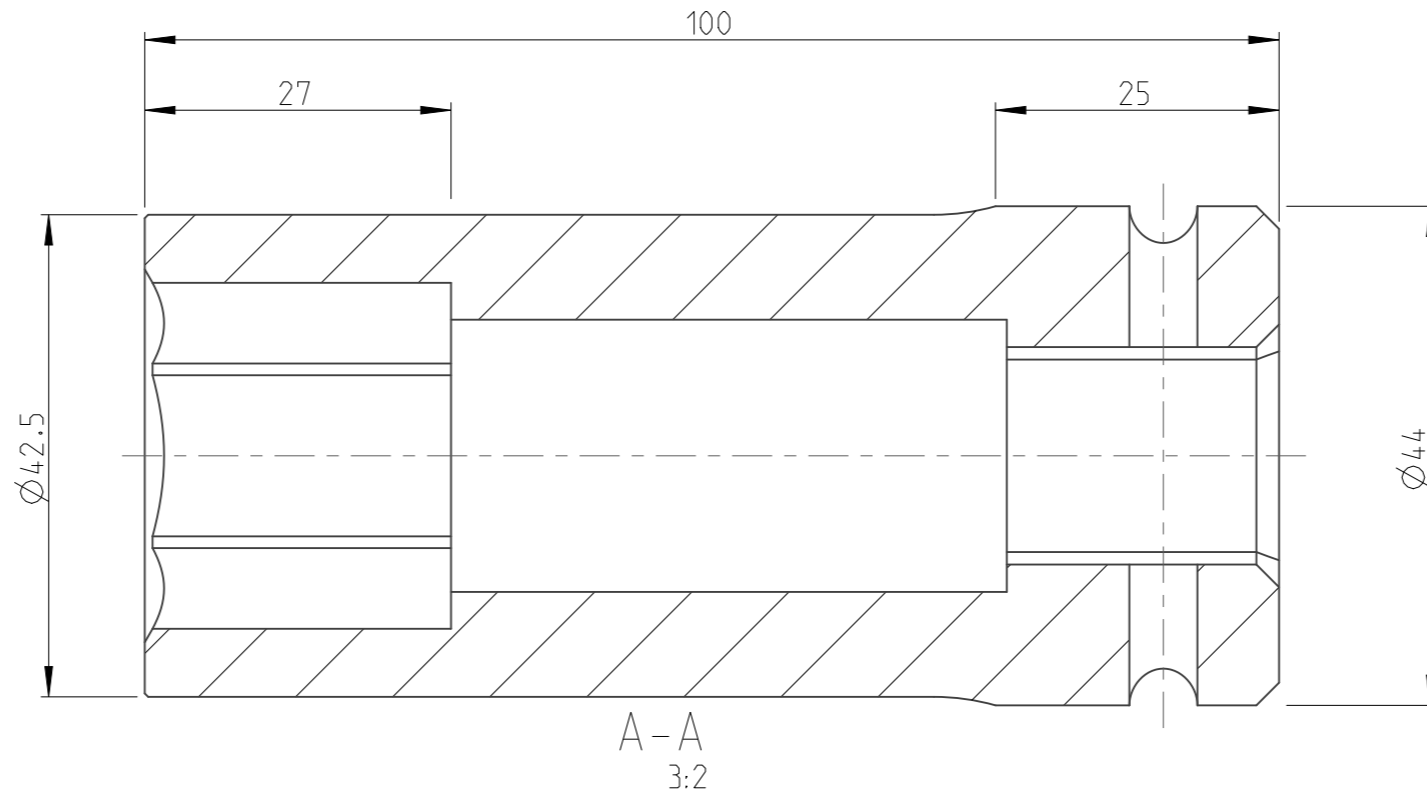

PART	4027150399	Status	Released	Rev./Iter	1.0
Drawing	4027150399	Status		Rev./Iter	1.0

1:1

proprietary document. Not to be used in any way without our consent.

SALTUS

Name	Socket-SQ3/4"-L100-HEX1.1/16"
Designation	4027 1503 99