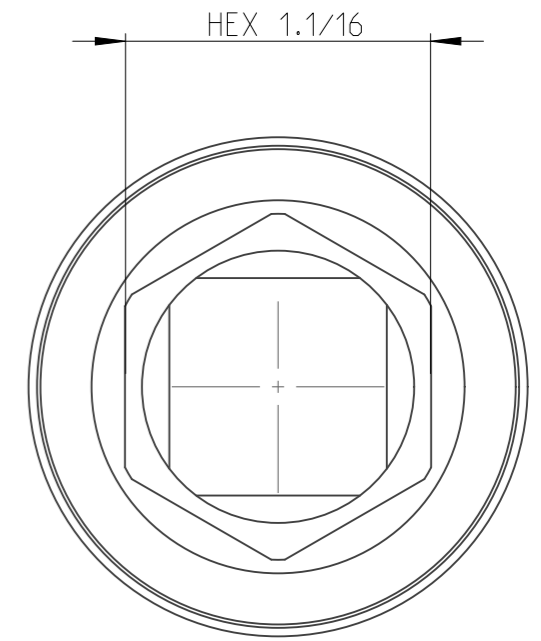

PART	4027150399	Status	Released	Rev./Iter	1.0
Drawing	4027150399	Status		Rev./Iter	1.0

1:1

proprietary document. Not to be used in any way without our consent.

SALTUS

Name	Socket-SQ3/4"-L100-HEX1.1/16"
Designation	4027 1503 99