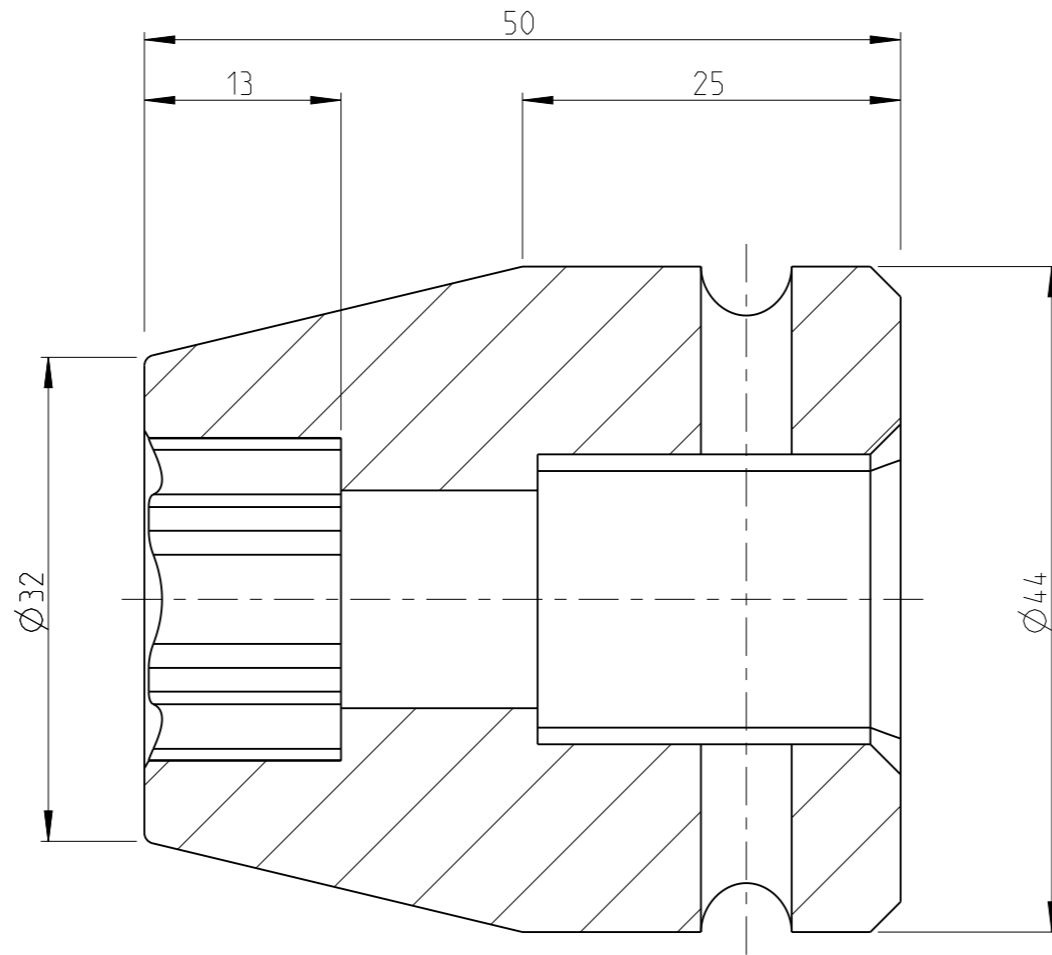

PART	Status	Rev. / Iter
4027150818	In Work	0,0
Drawing	Status	Rev. / Iter
4027150818		0,0

proprietary document. Not to be used in any way without our consent.

SALTUS

Name	Socket-SQ3/4"-L50-SD18
Designation	4027 1508 18