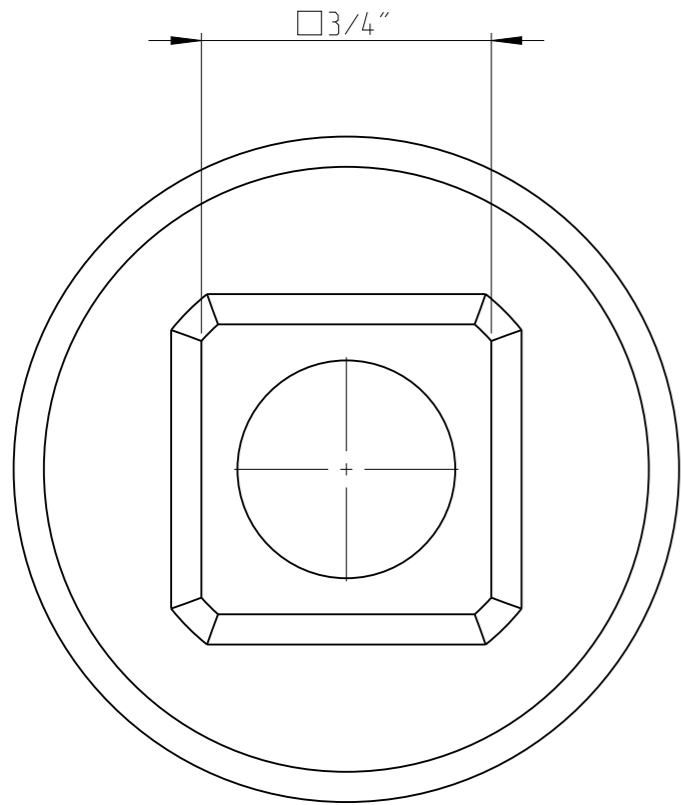

PART	Status	Rev. / Iter
4027150818	In Work	0,0
Drawing	Status	Rev. / Iter
4027150818		0,0

proprietary document. Not to be used in any way without our consent.

SALTUS

Name	Socket-SQ3/4"-L50-SD18
Designation	4027 1508 18