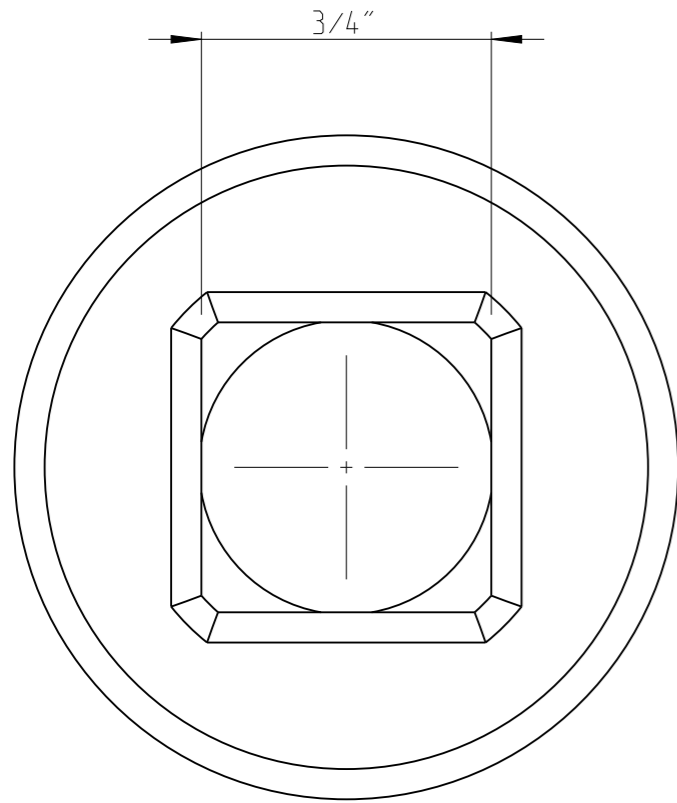

PART	Status	Rev. / Iter
4027150824	In Work	0,0
Drawing	Status	Rev. / Iter
4027150824		0,0

proprietary document. Not to be used in any way without our consent.

SALTUS

Name	Socket-SQ3/4"-L50-SD24
Designation	4027 1508 24