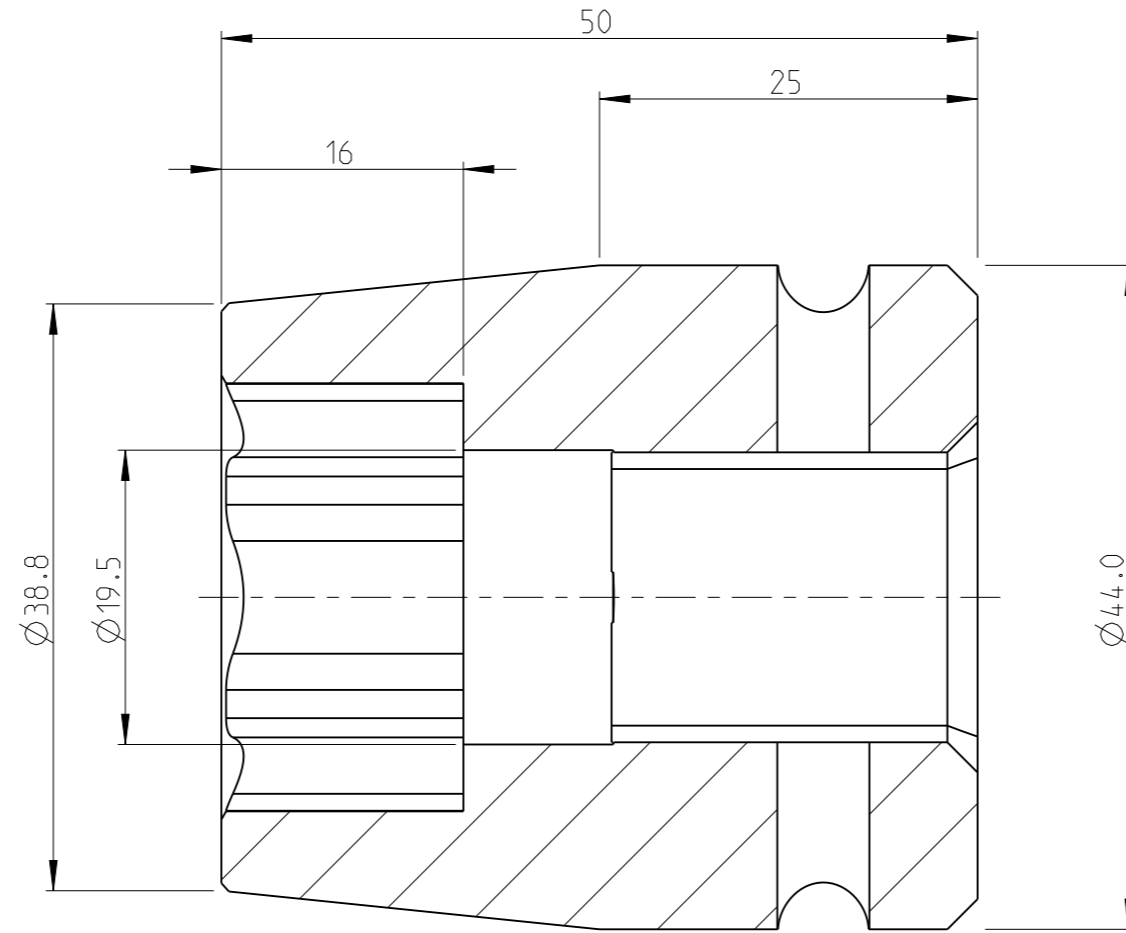

PART	Status	Rev. / Iter
4027150824	In Work	0,0
Drawing	Status	Rev. / Iter
4027150824		0,0

proprietary document. Not to be used in any way without our consent.

SALTUS

Name	Socket-SQ3/4"-L50-SD24
Designation	4027 1508 24