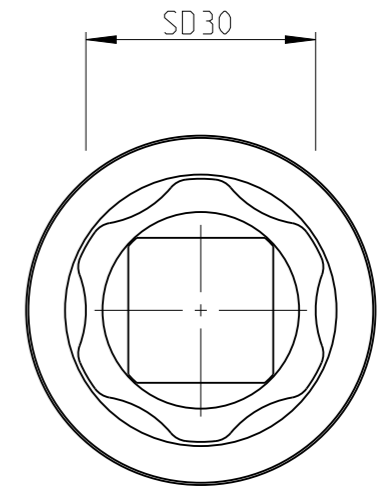

PART	4027150830	Status	In Work	Rev. / Iter	0.1
Drawing	4027150830	Status		Rev. / Iter	0.1

proprietary document. Not to be used in any way without our consent.

SALTUS

Name

Socket-SQ3/4"-L53-SD30

Designation