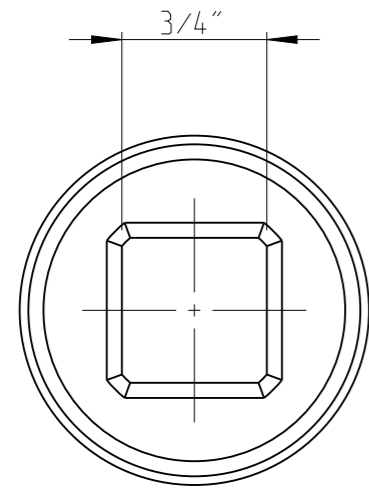

PART	4027150830	Status	In Work	Rev. / Iter	0.1
Drawing	4027150830	Status		Rev. / Iter	0.1

proprietary document. Not to be used in any way without our consent.

SALTUS

Name

Socket-SQ3/4"-L53-SD30

Designation