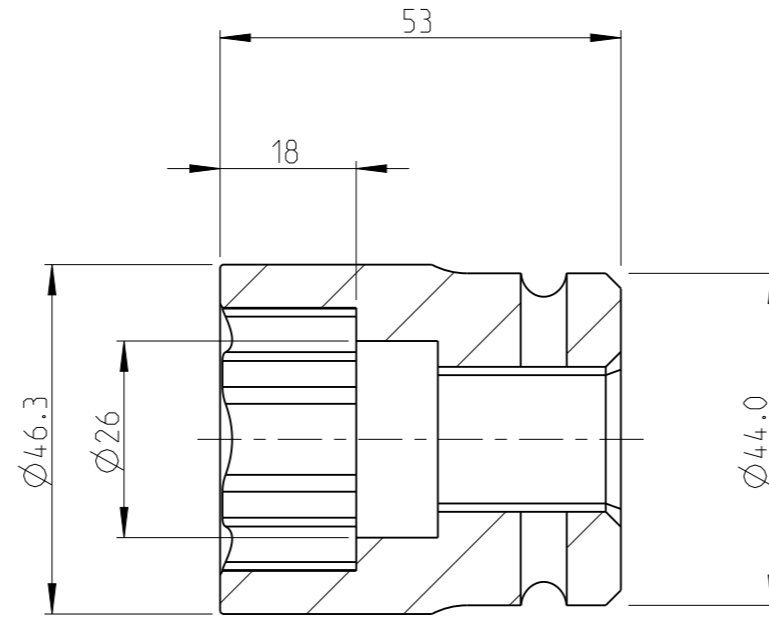

PART	4027150830	Status	In Work	Rev. / Iter	0.1
Drawing	4027150830	Status		Rev. / Iter	0.1

proprietary document. Not to be used in any way without our consent.

SALTUS

Name

Socket-SQ3/4"-L53-SD30

Designation