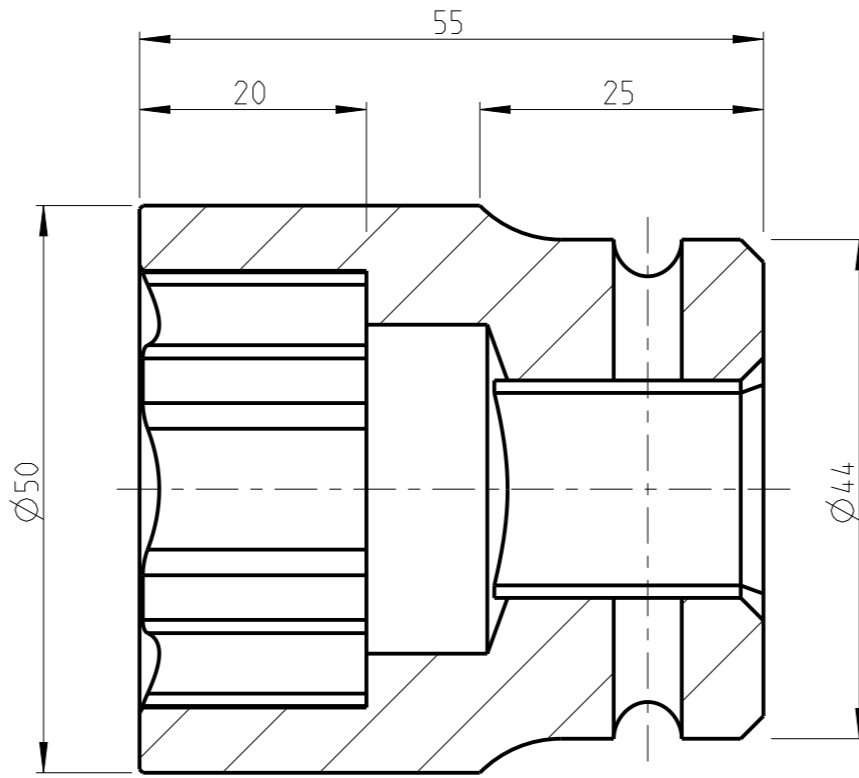

PART	4027150833	Status	In Work	Rev. / Iter	1.0
Drawing	4027150833	Status		Rev. / Iter	1.0

proprietary document. Not to be used in any way without our consent.

SALTUS

Name
Socket-SQ3/4"-L55-SD33
Designation
4027 1508 33