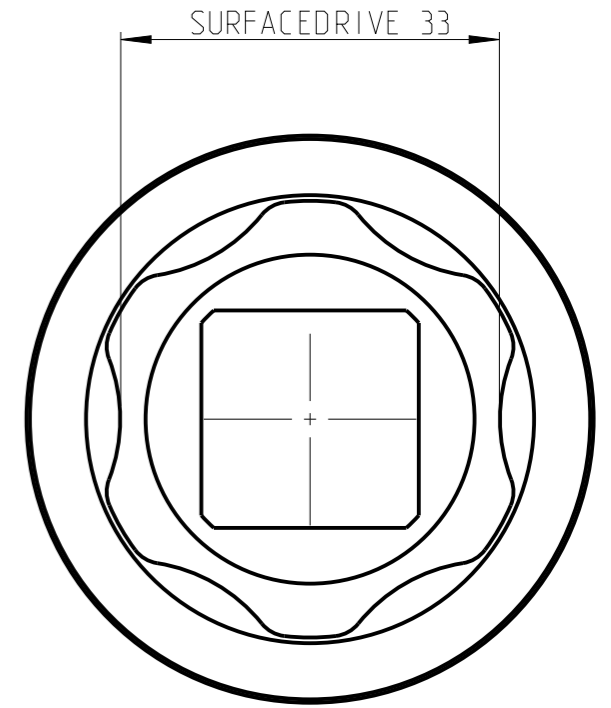

PART	4027150833	Status	In Work	Rev. / Iter	1.0
Drawing	4027150833	Status		Rev. / Iter	1.0

proprietary document. Not to be used in any way without our consent.

SALTUS

Name
Socket-SQ3/4"-L55-SD33
Designation
4027 1508 33