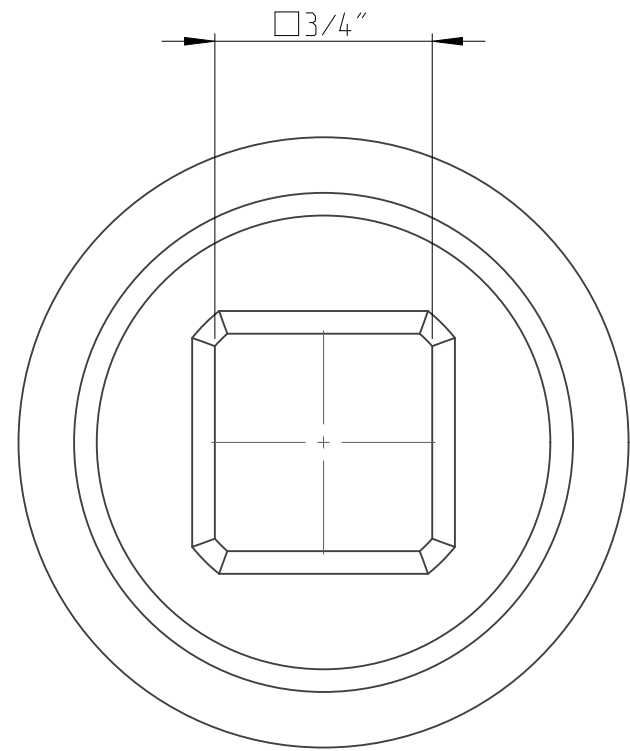

PART	4027150836	Status	Released	Rev./Iter	1.0
Drawing	4027150836	Status		Rev./Iter	1.0

proprietary document. Not to be used in any way without our consent.

SALTUS

Name	Socket-SQ3/4"-L55-SD36
Designation	4027 1508 36