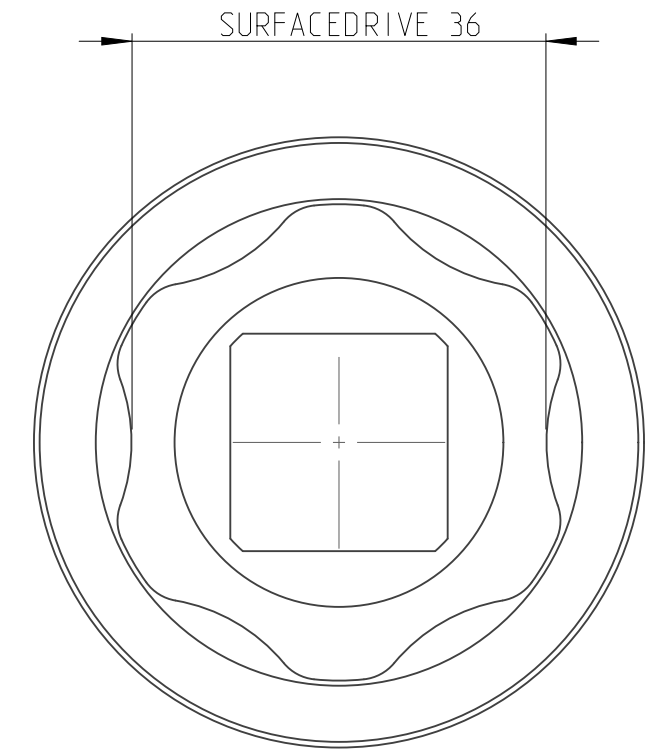

PART	4027150836	Status	Released	Rev./Iter	1.0
Drawing	4027150836	Status		Rev./Iter	1.0

proprietary document. Not to be used in any way without our consent.

SALTUS

Name	Socket-SQ3/4"-L55-SD36
Designation	4027 1508 36