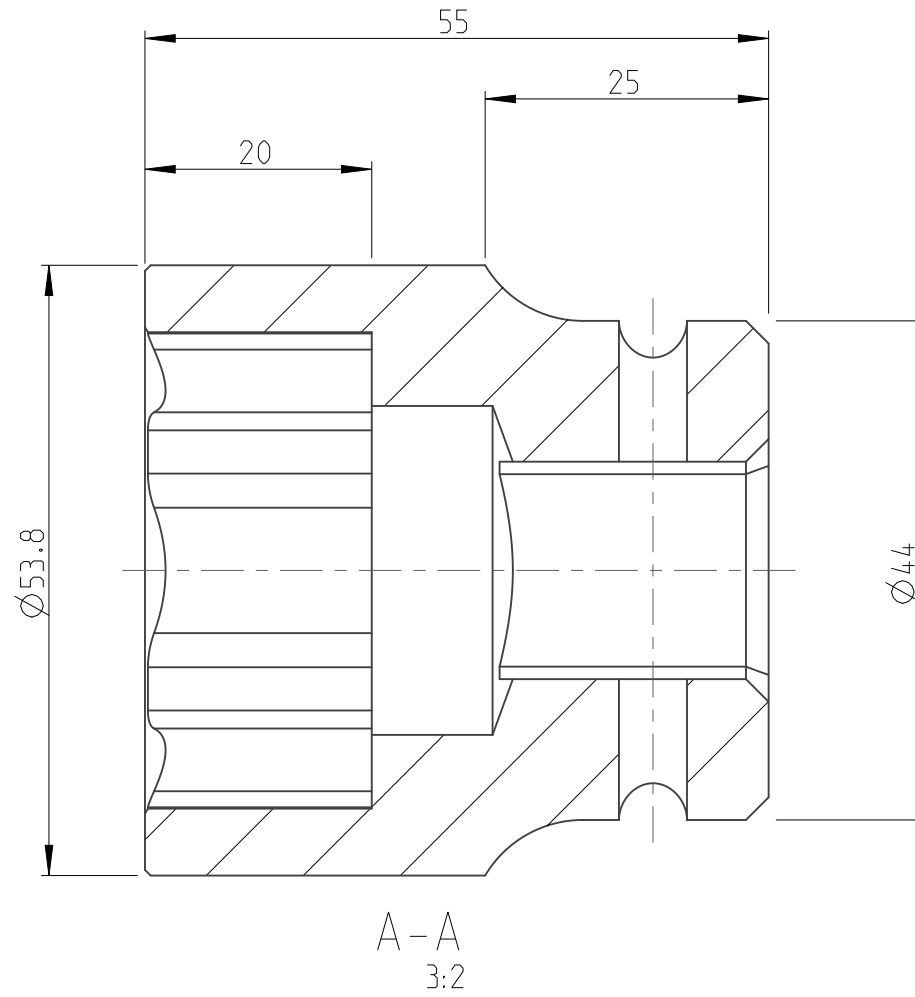

PART	4027150836	Status	Released	Rev./Iter	1.0
Drawing	4027150836	Status		Rev./Iter	1.0

proprietary document. Not to be used in any way without our consent.

SALTUS

Name	Socket-SQ3/4"-L55-SD36
Designation	4027 1508 36