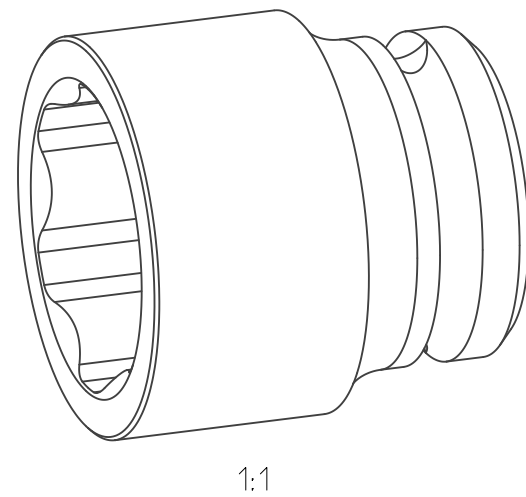

PART	4027150836	Status	Released	Rev./Iter	1.0
Drawing	4027150836	Status		Rev./Iter	1.0

proprietary document. Not to be used in any way without our consent.

SALTUS

Name	Socket-SQ3/4"-L55-SD36
Designation	4027 1508 36