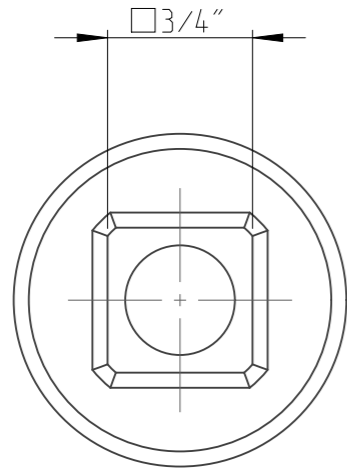

PART	4027151017	Status	Released	Rev. / Iter	2.0
Drawing	4027151017	Status		Rev. / Iter	2.0

A-A
1:1

1:1

proprietary document. Not to be used in any way without our consent.

SALTUS

Name	Socket-SQ3/4"-L100-SD17
Designation	4027 1510 17