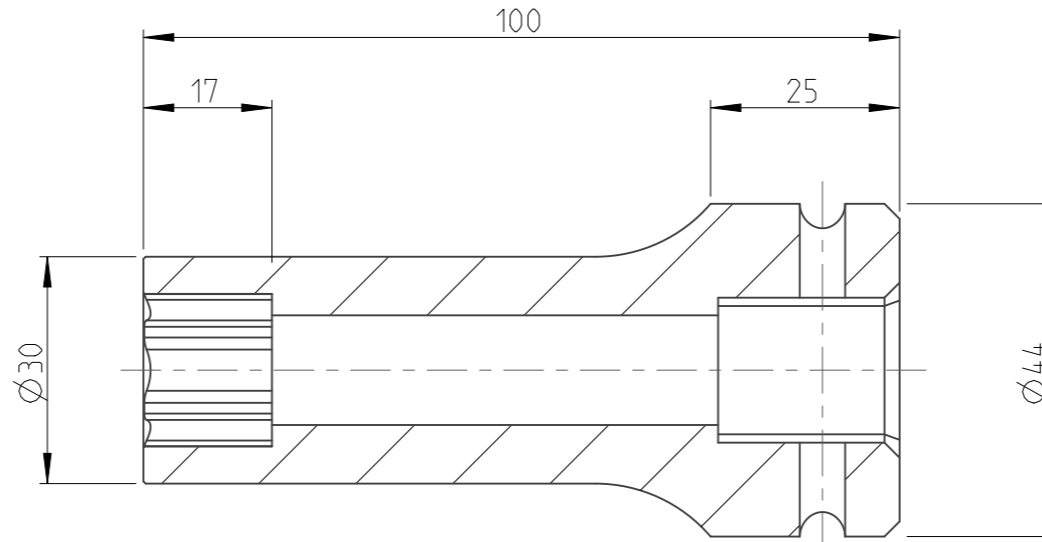

PART	4027151017	Status	Released	Rev. / Iter	2.0
Drawing	4027151017	Status		Rev. / Iter	2.0

A-A
1:1

1:1

proprietary document. Not to be used in any way without our consent.

SALTUS

Name	Socket-SQ3/4"-L100-SD17
Designation	4027 1510 17