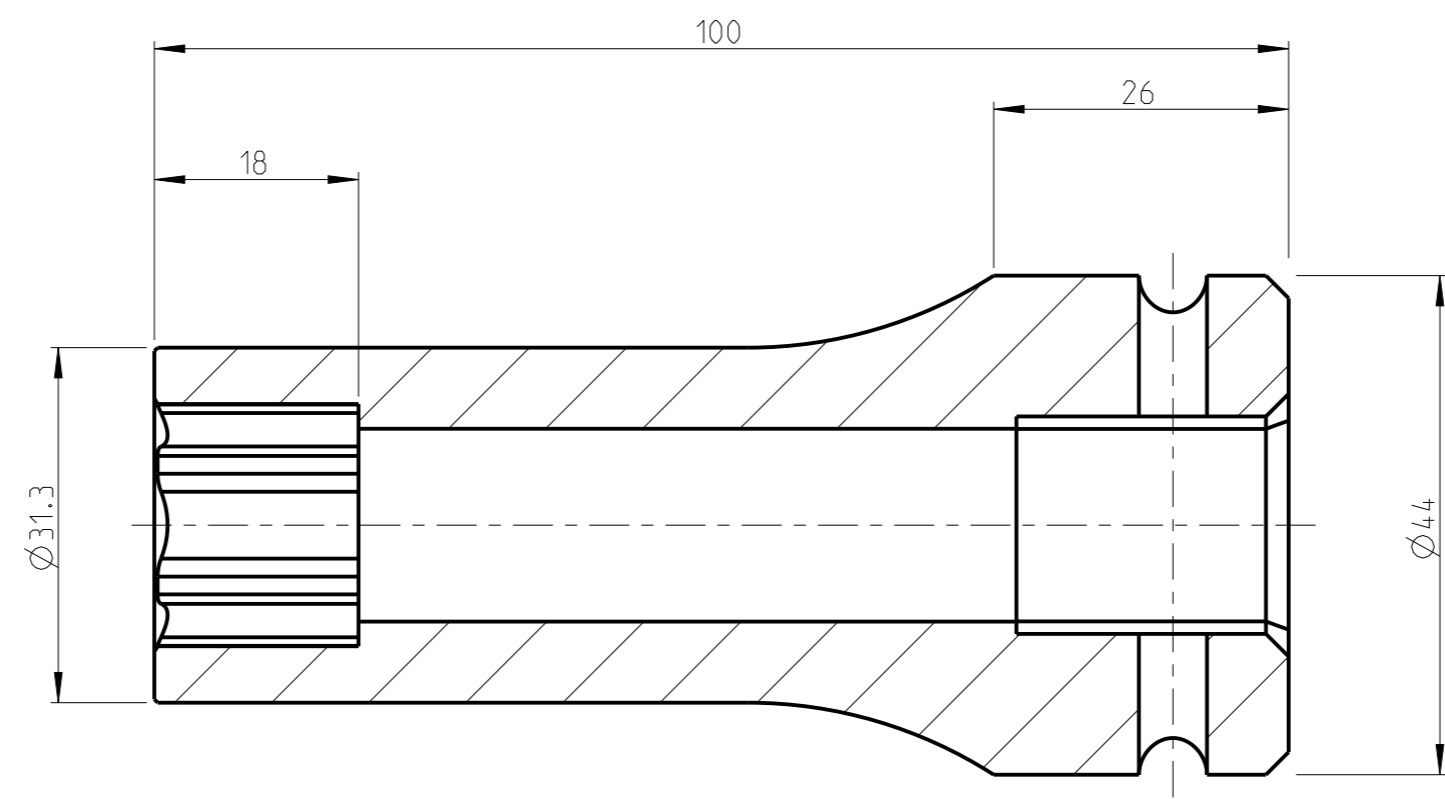

PART	4027151018	Status	In Work	Rev. / Iter	0.0
Drawing	4027151018	Status		Rev. / Iter	0.0

1:1

proprietary document. Not to be used in any way without our consent.

SALTUS	Name	Socket-SQ3/4"-L100-SD18
	Designation	4027 1510 18