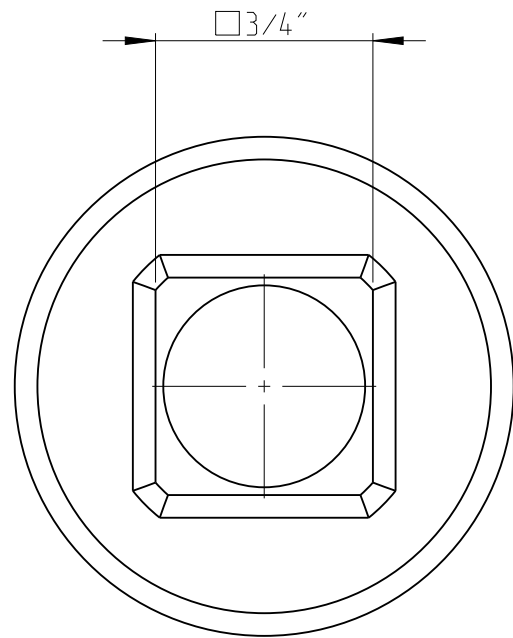

PART	4027151022	Status	In Work	Rev. / Iter	0.0
Drawing	4027151022	Status		Rev. / Iter	0.0

proprietary document. Not to be used in any way without our consent.

**SALTUS**

Name	Socket-SQ3/4"-L100-SD22
Designation	4027 1510 22