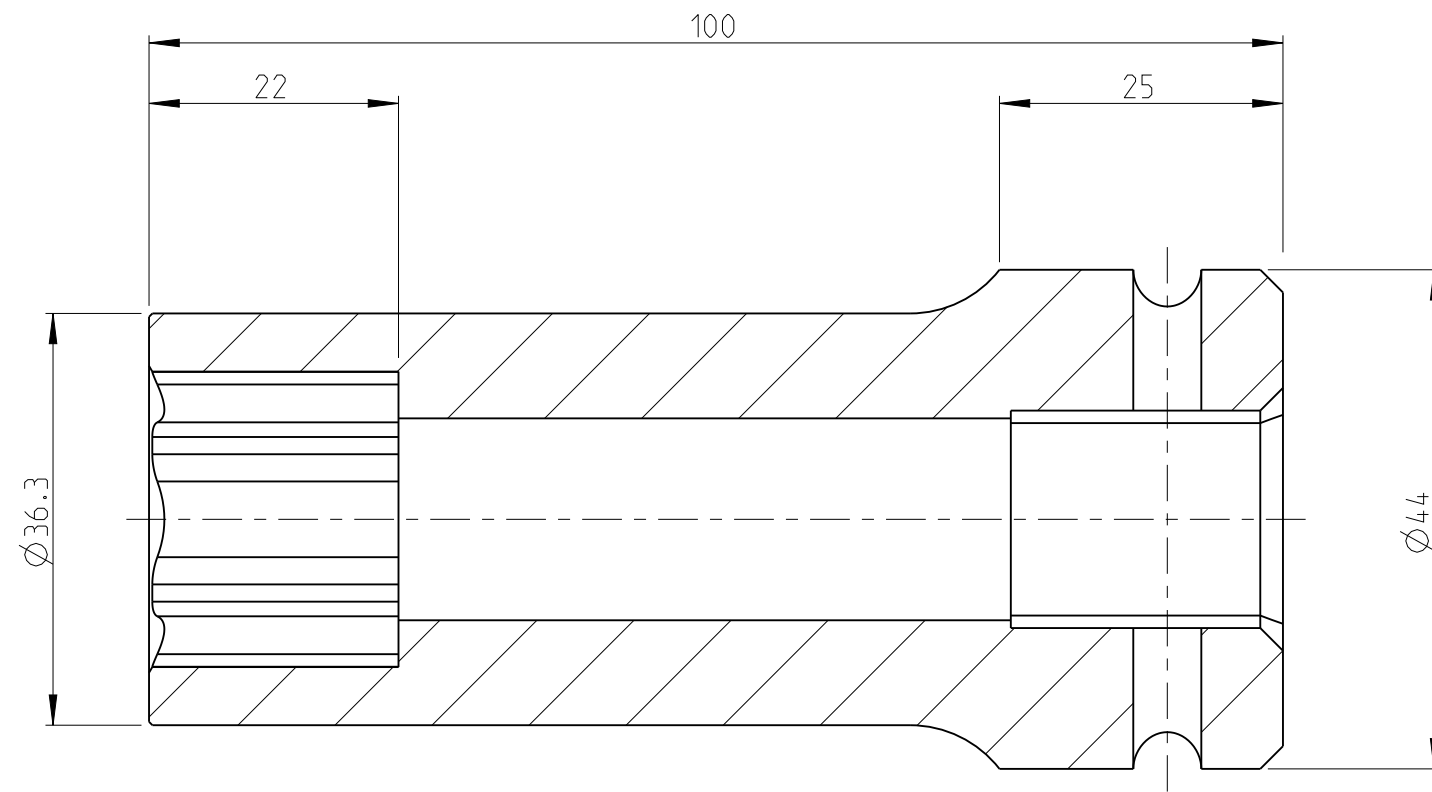

PART	4027151022	Status	In Work	Rev. / Iter	0.0
Drawing	4027151022	Status		Rev. / Iter	0.0

proprietary document. Not to be used in any way without our consent.

**SALTUS**

Name	Socket-SQ3/4"-L100-SD22
Designation	4027 1510 22