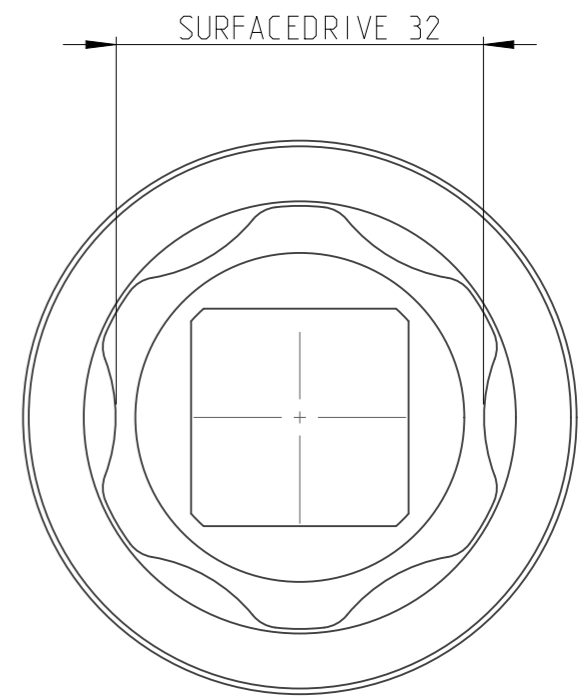

PART	4027151032	Status	Released	Rev./Iter	1.0
Drawing	4027151032	Status		Rev./Iter	1.0

A-A
3:2

1:1

proprietary document. Not to be used in any way without our consent.

SALTUS

Name

Socket-SQ3/4"-L100-SD32

Designation