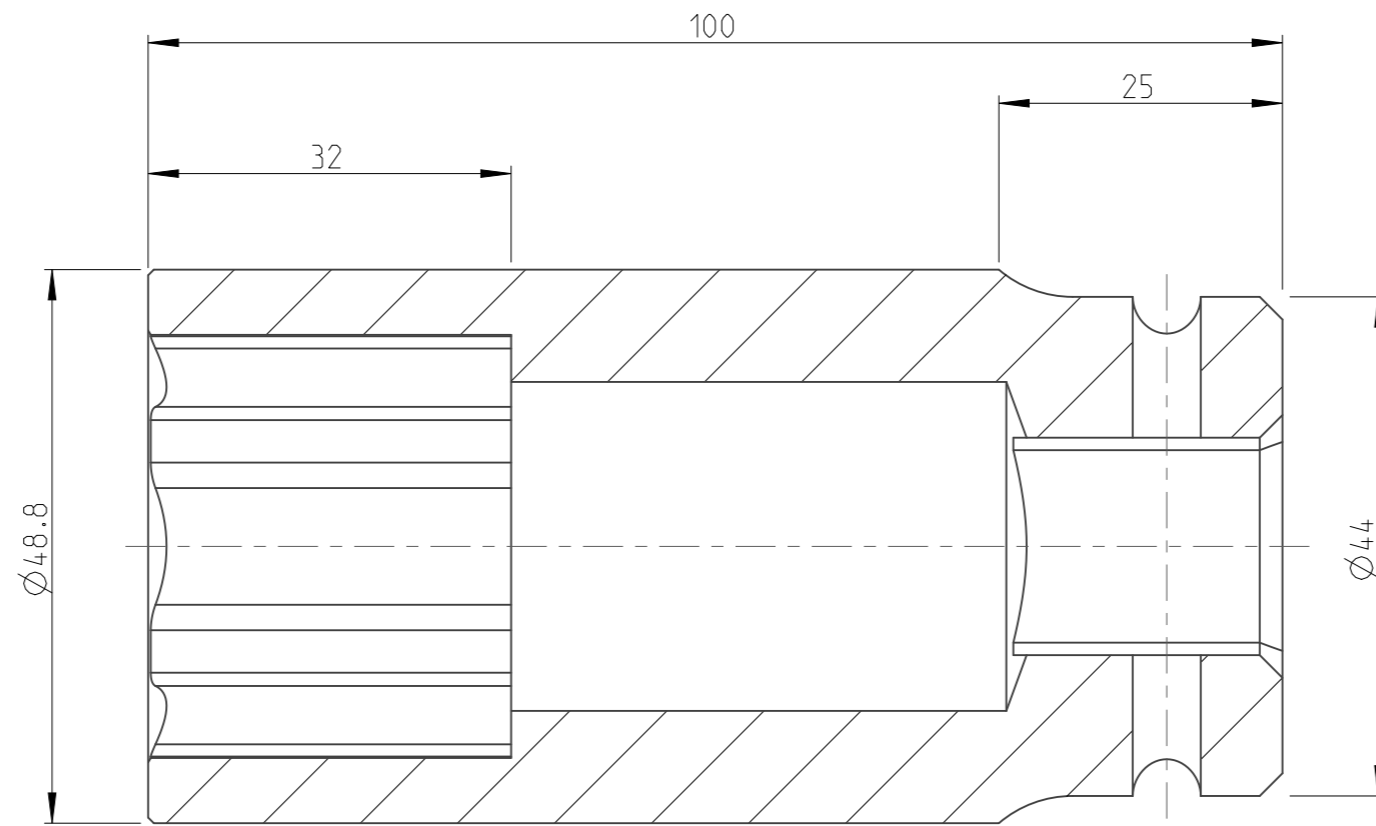

PART	4027151032	Status	Released	Rev./Iter	1.0
Drawing	4027151032	Status		Rev./Iter	1.0

A-A
3:2

1:1

proprietary document. Not to be used in any way without our consent.

SALTUS

Name

Socket-SQ3/4"-L100-SD32

Designation