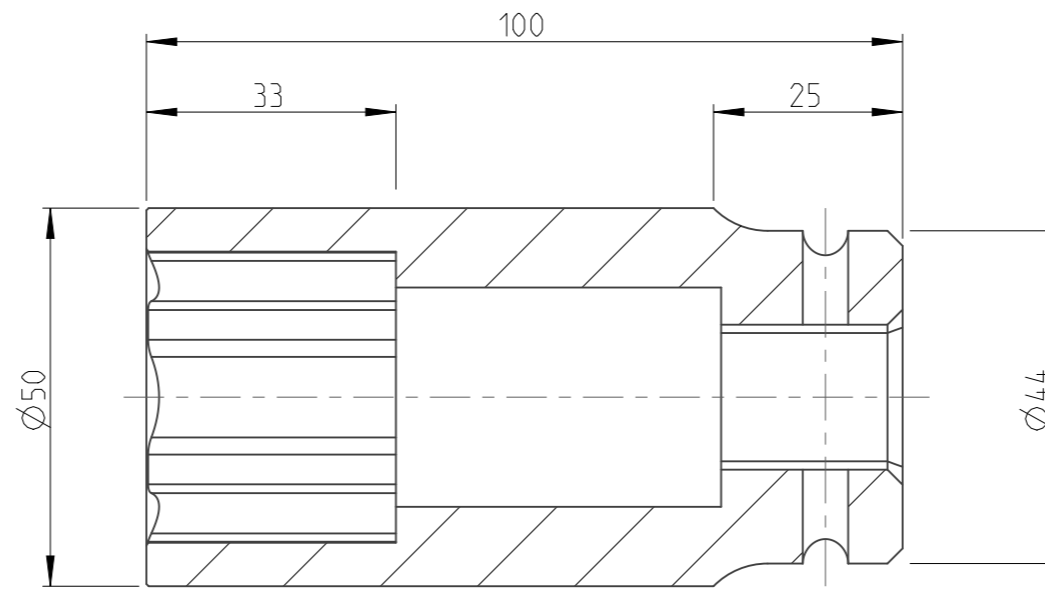

PART	4027151033	Status	Released	Rev./Iter	1.0
Drawing	4027151033	Status		Rev./Iter	1.0

A - A
1:1

1:1

proprietary document. Not to be used in any way without our consent.

SALTUS

Name	Socket-SQ3/4"-L100-SD33
Designation	4027 1510 33