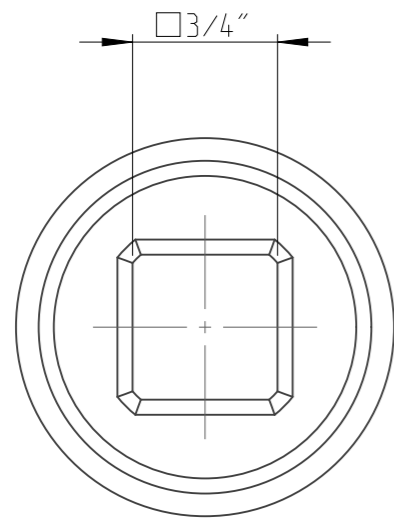

PART	4027151033	Status	Released	Rev./Iter	1.0
Drawing	4027151033	Status		Rev./Iter	1.0

A - A
1:1

1:1

proprietary document. Not to be used in any way without our consent.

SALTUS

Name	Socket-SQ3/4"-L100-SD33
Designation	4027 1510 33