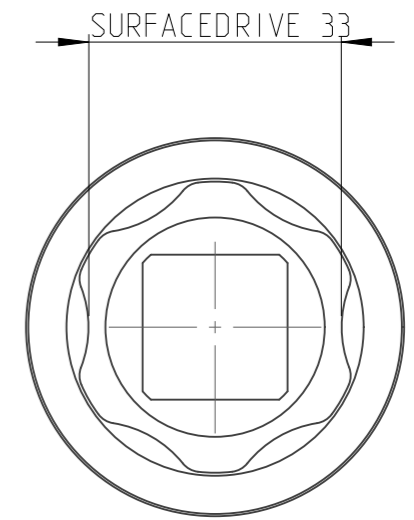

PART	4027151033	Status	Released	Rev./Iter	1.0
Drawing	4027151033	Status		Rev./Iter	1.0

A - A
1:1

1:1

proprietary document. Not to be used in any way without our consent.

SALTUS

Name	Socket-SQ3/4"-L100-SD33
Designation	4027 1510 33