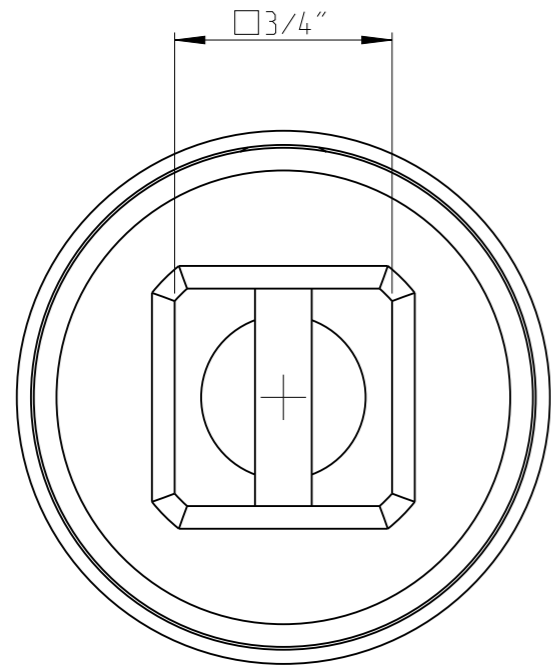

ASSEMBLY	4027151116	Status	Released	Rev. / Iter	1.2
DRAWING	4027151116	Status		Rev. / Iter	1.2

1:1

proprietary document. Not to be used in any way without our consent.

SALTUS

Name	Socket-SQ3/4"-L50-SD16-R
Designation	4027 1511 16