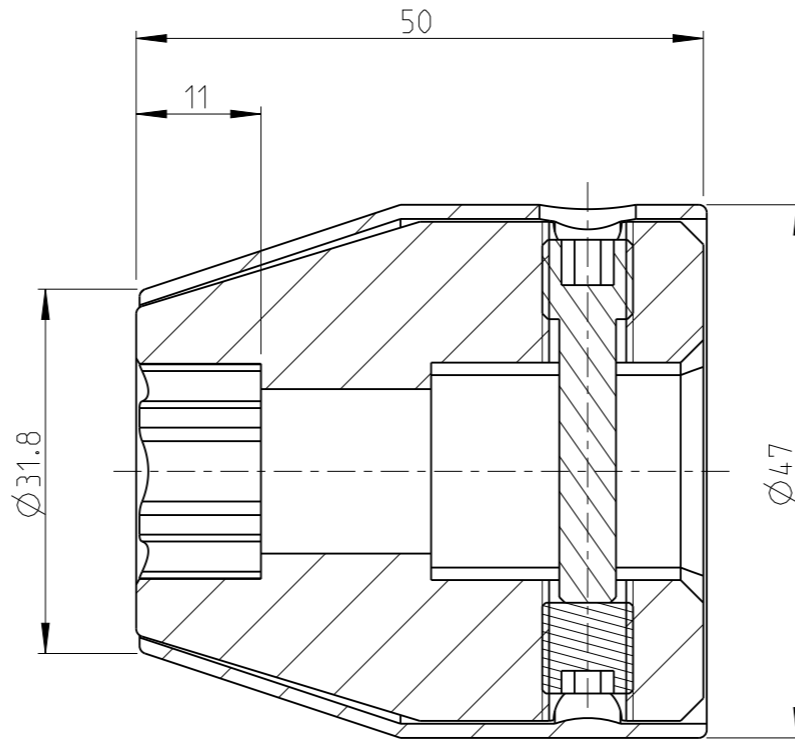

ASSEMBLY	4027151116	Status	Released	Rev. / Iter	1.2
DRAWING	4027151116	Status		Rev. / Iter	1.2

1:1

proprietary document. Not to be used in any way without our consent.

SALTUS

Name	Socket-SQ3/4"-L50-SD16-R
Designation	4027 1511 16