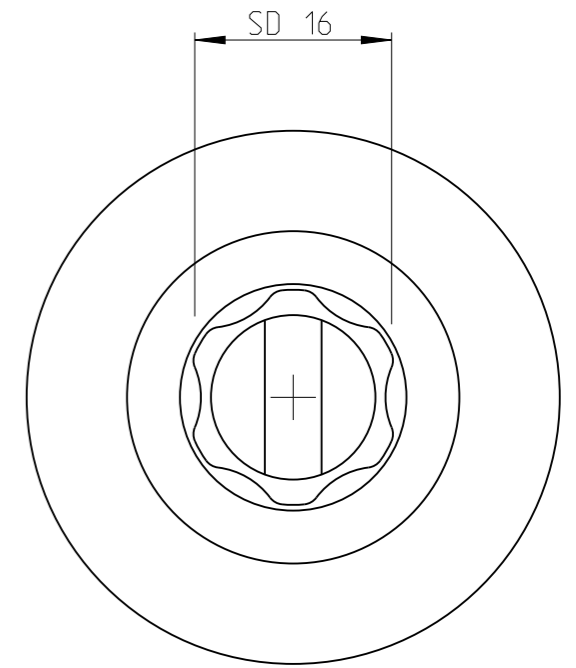

ASSEMBLY	4027151116	Status	Released	Rev. / Iter	1.2
DRAWING	4027151116	Status		Rev. / Iter	1.2

1:1

proprietary document. Not to be used in any way without our consent.

SALTUS

Name	Socket-SQ3/4"-L50-SD16-R
Designation	4027 1511 16