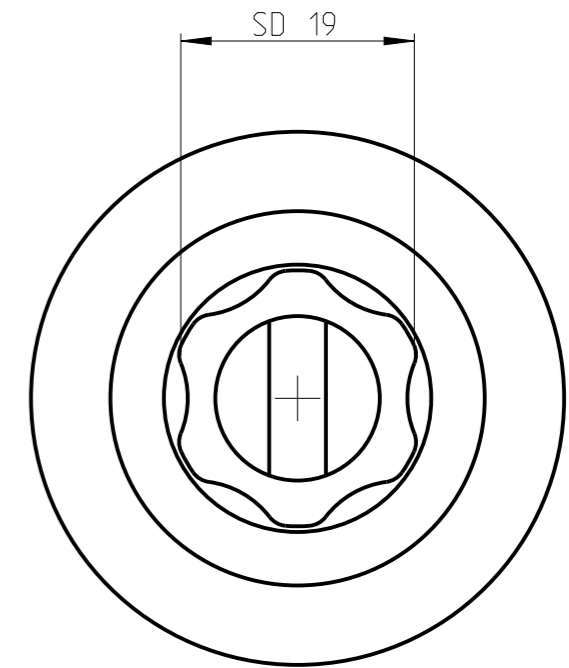

ASSEMBLY	4027151119	Status	Released	Rev. / Iter	1.0
DRAWING	4027151119	Status		Rev. / Iter	1.0

1:1

proprietary document. Not to be used in any way without our consent.

**SALTUS**

Name	Socket-SQ3/4"-L50-SD19-R
Designation	4027 1511 19