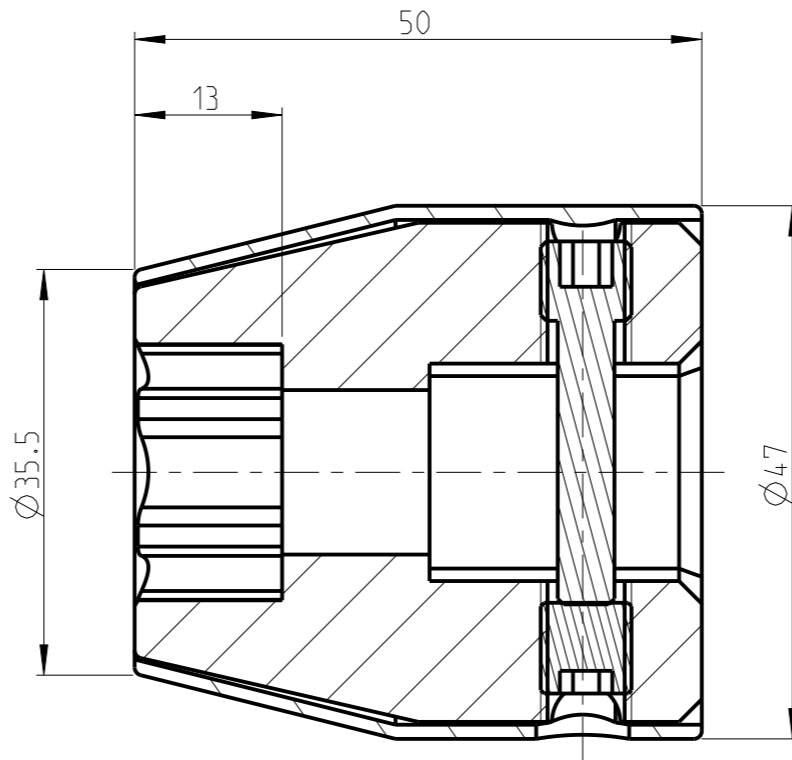

ASSEMBLY	4027151119	Status	Released	Rev. / Iter	1.0
DRAWING	4027151119	Status		Rev. / Iter	1.0

1:1

proprietary document. Not to be used in any way without our consent.

**SALTUS**

Name	Socket-SQ3/4"-L50-SD19-R
Designation	4027 1511 19