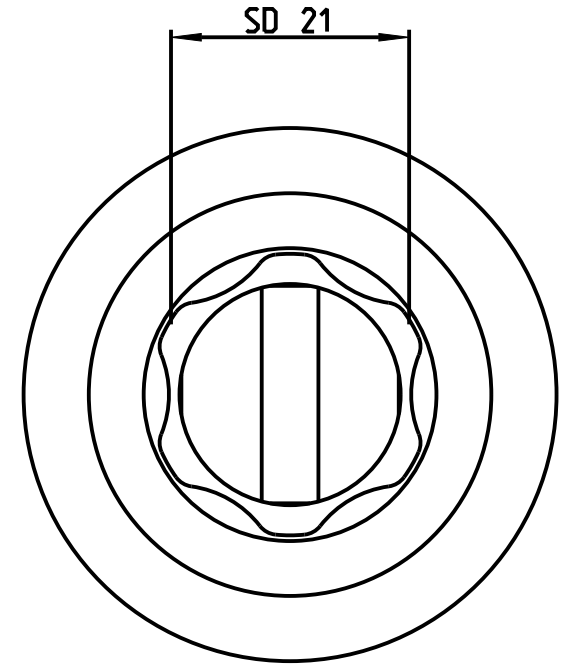

ASSEMBLY	4027151121	Status	Released	Rev. / Iter	1.0
DRAWING	4027151121	Status		Rev. / Iter	1.0

1:1

proprietary document. Not to be used in any way without our consent.

SALTUS

Name	Socket-SQ3/4"-L50-SD21-R
Designation	4027 1511 21