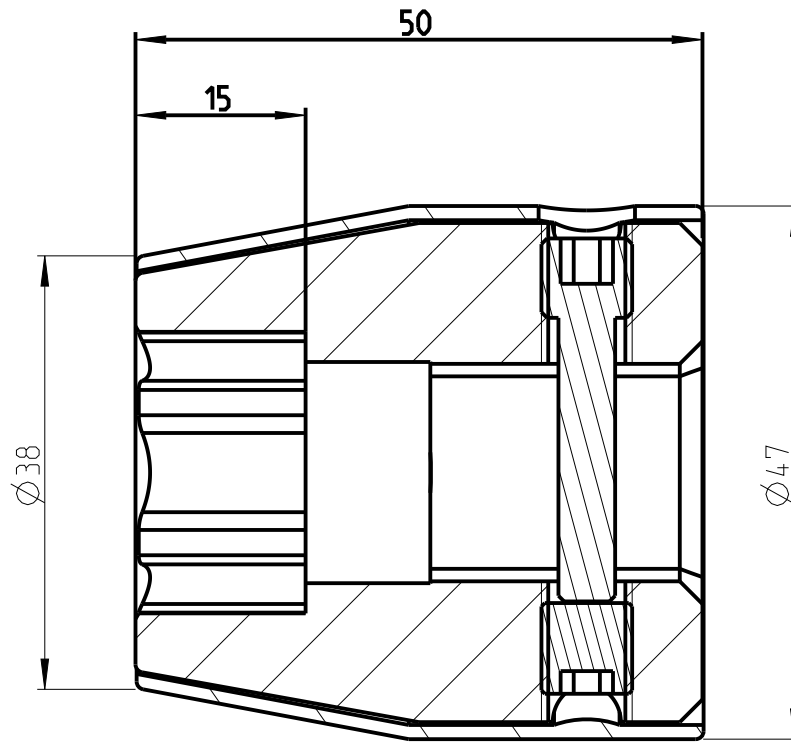

ASSEMBLY	4027151121	Status	Released	Rev. / Iter	1.0
DRAWING	4027151121	Status		Rev. / Iter	1.0

1:1

proprietary document. Not to be used in any way without our consent.

SALTUS

Name	Socket-SQ3/4"-L50-SD21-R
Designation	4027 1511 21