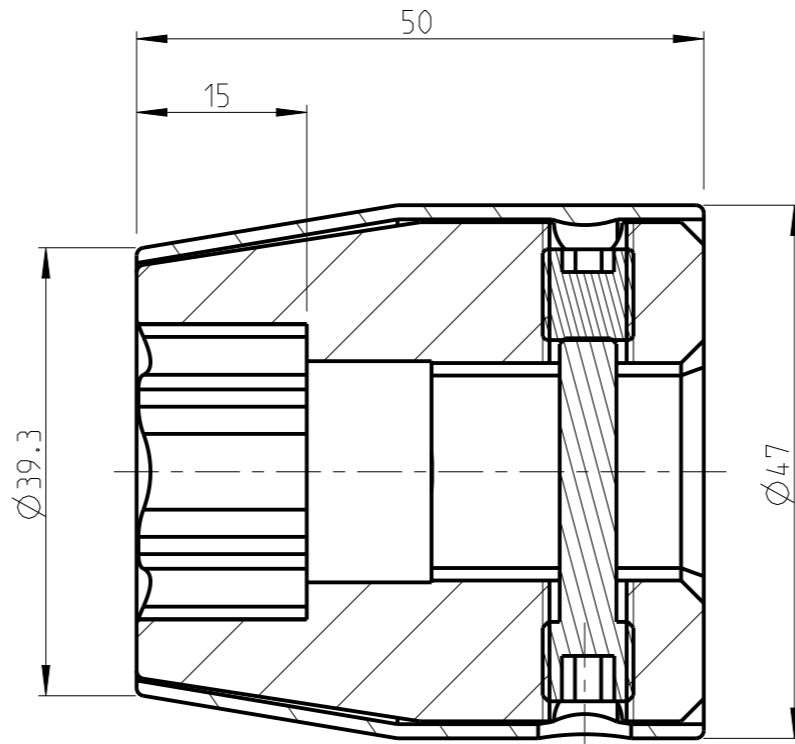

ASSEMBLY	4027151122	Status	Released	Rev. / Iter	1.2
DRAWING	4027151122	Status		Rev. / Iter	1.2

proprietary document. Not to be used in any way without our consent.

SALTUS

Name
Socket-SQ3/4"-L50-SD22-R

Designation
4027 1511 22