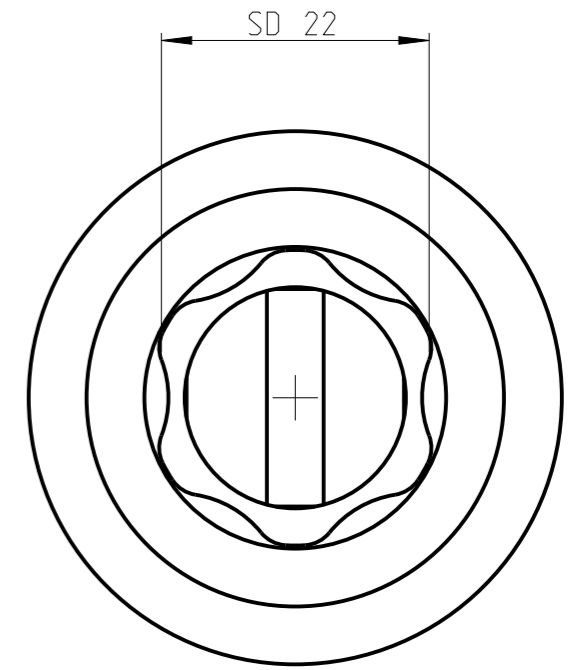

ASSEMBLY	4027151122	Status	Released	Rev. / Iter	1.2
DRAWING	4027151122	Status		Rev. / Iter	1.2

proprietary document. Not to be used in any way without our consent.

SALTUS

Name
Socket-SQ3/4"-L50-SD22-R

Designation
4027 1511 22