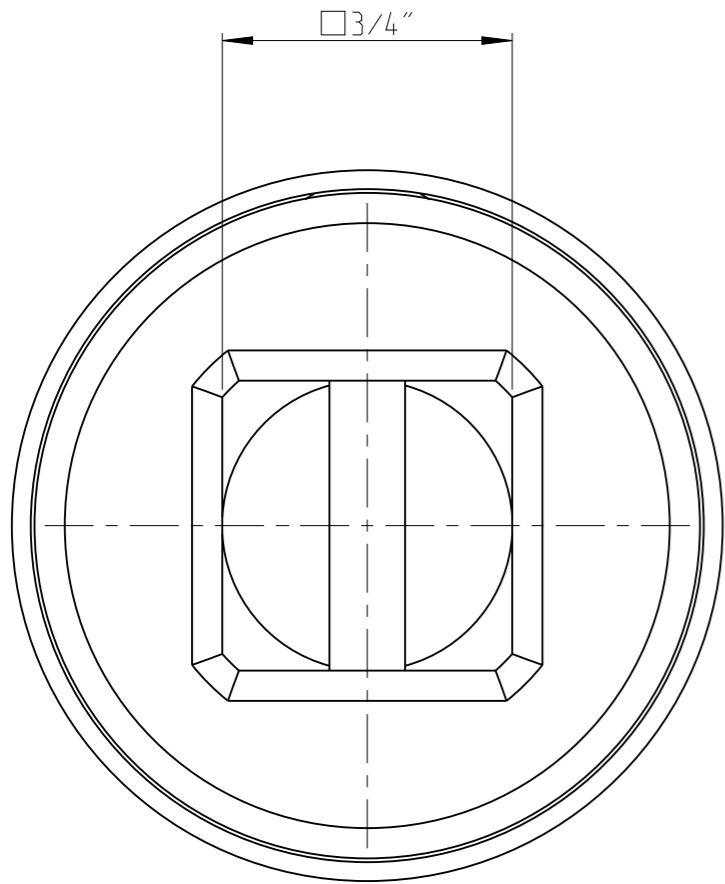

ASSEMBLY	4027151124	Status	Released	Rev. / Iter	0.1
DRAWING	4027151124	Status		Rev. / Iter	0.1

3:2

proprietary document. Not to be used in any way without our consent.

**SALTUS**

Name	Socket-SQ3/4"-L50-SD24-R
Designation	4027 1511 24