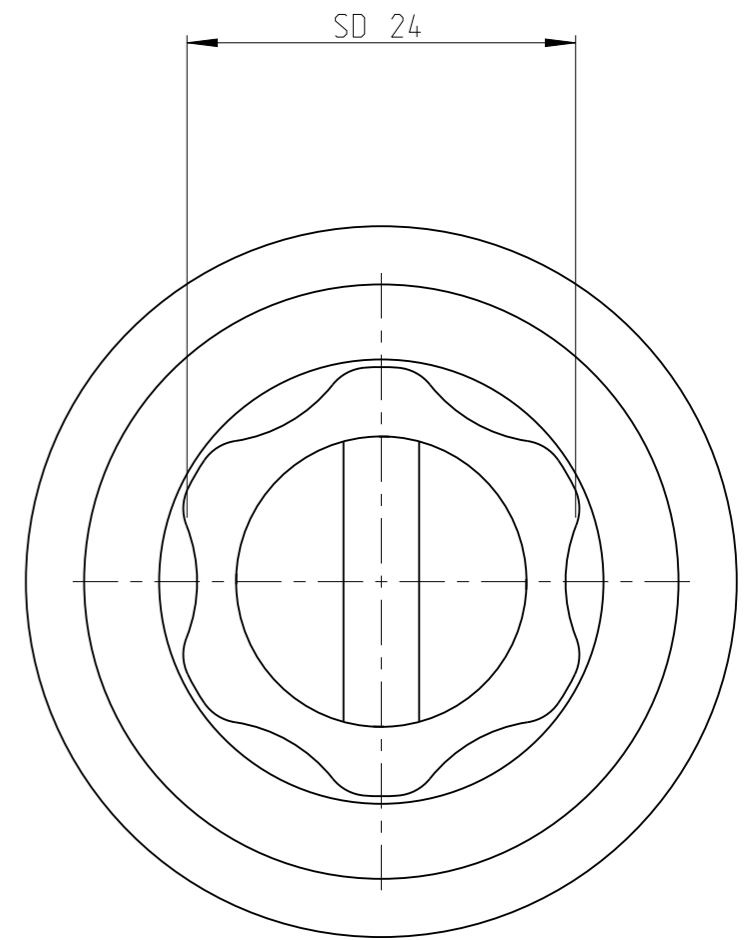

ASSEMBLY	4027151124	Status	Released	Rev. / Iter	0.1
DRAWING	4027151124	Status		Rev. / Iter	0.1

3:2

proprietary document. Not to be used in any way without our consent.

**SALTUS**

Name	Socket-SQ3/4"-L50-SD24-R
Designation	4027 1511 24