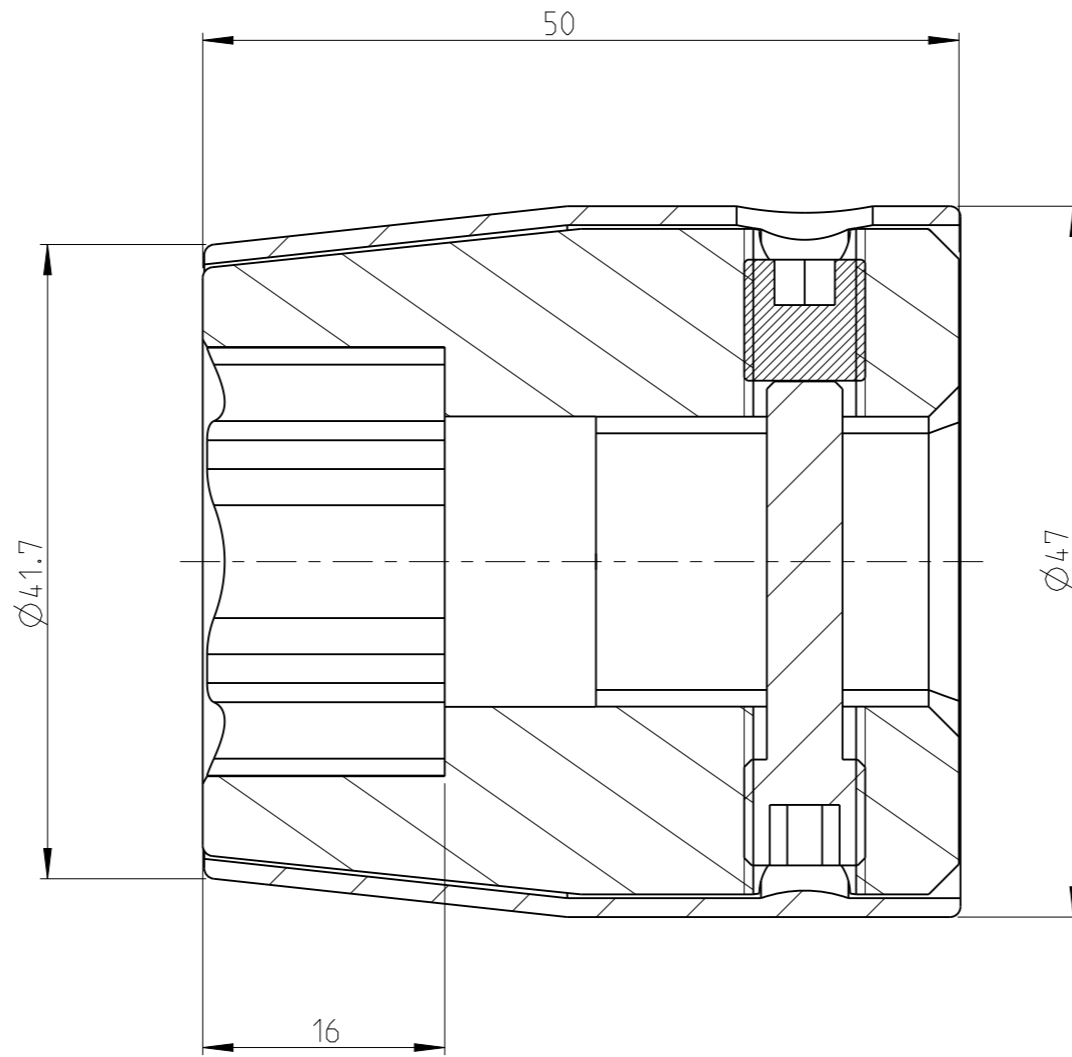

ASSEMBLY	4027151124	Status	Released	Rev. / Iter	0.1
DRAWING	4027151124	Status		Rev. / Iter	0.1

3:2

proprietary document. Not to be used in any way without our consent.

**SALTUS**

Name	Socket-SQ3/4"-L50-SD24-R
Designation	4027 1511 24