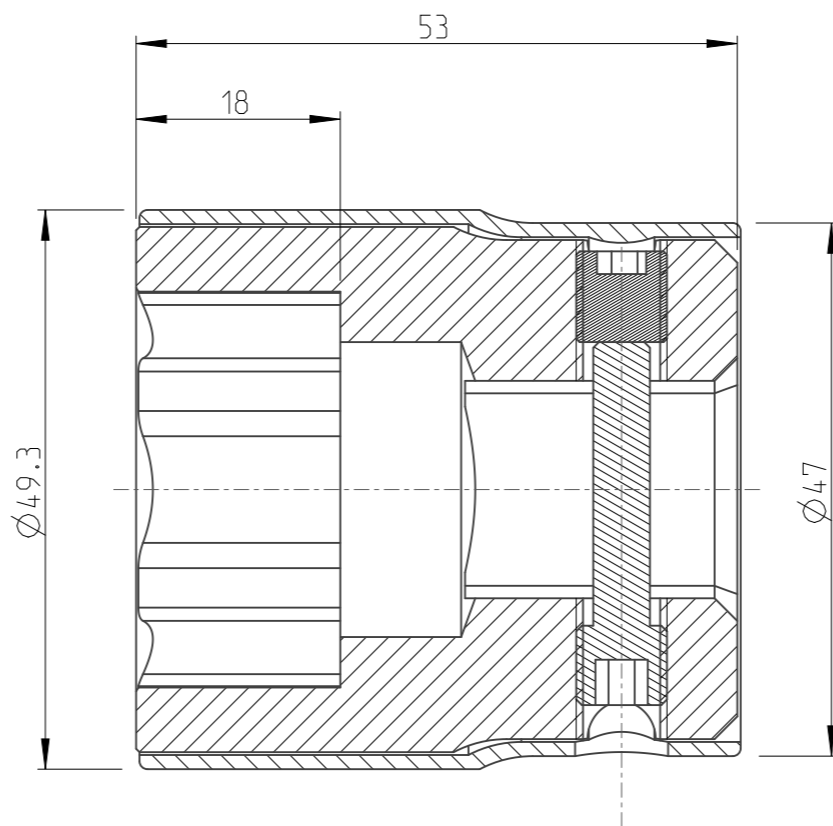

ASSEMBLY	4027151130	Status	In Work	Rev. / Iter	0,0
DRAWING	4027151130	Status		Rev. / Iter	0,0

proprietary document. Not to be used in any way without our consent.

SALTUS	Name	Socket-SQ3/4"-L53-SD30-R
	Designation	4027 1511 30