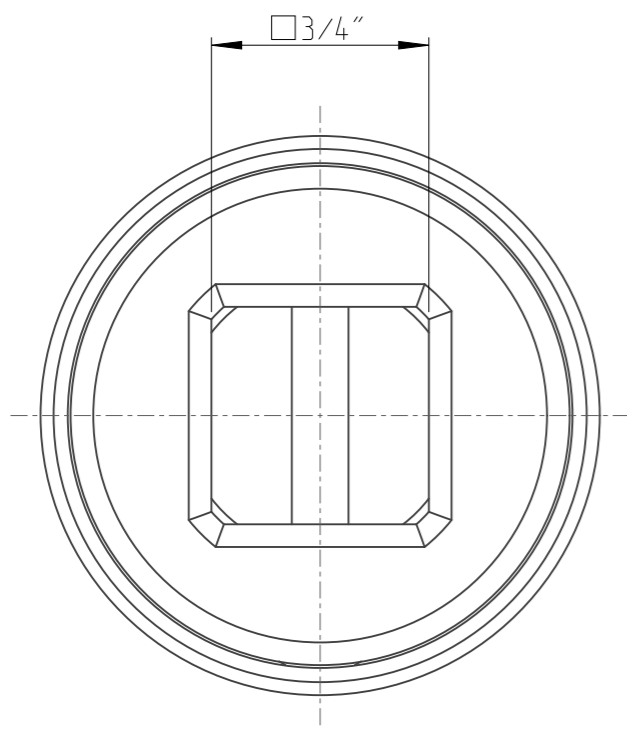

ASSEMBLY	4027151130	Status	In Work	Rev. / Iter	0,0
DRAWING	4027151130	Status		Rev. / Iter	0,0

proprietary document. Not to be used in any way without our consent.

SALTUS	Name	Socket-SQ3/4"-L53-SD30-R
	Designation	4027 1511 30