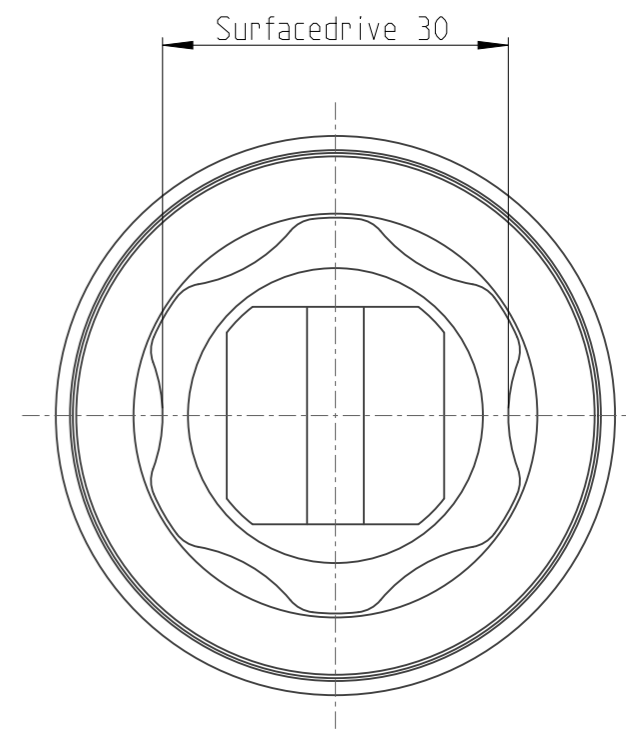

ASSEMBLY	4027151130	Status	In Work	Rev. / Iter	0,0
DRAWING	4027151130	Status		Rev. / Iter	0,0

proprietary document. Not to be used in any way without our consent.

SALTUS	Name	Socket-SQ3/4"-L53-SD30-R
	Designation	4027 1511 30