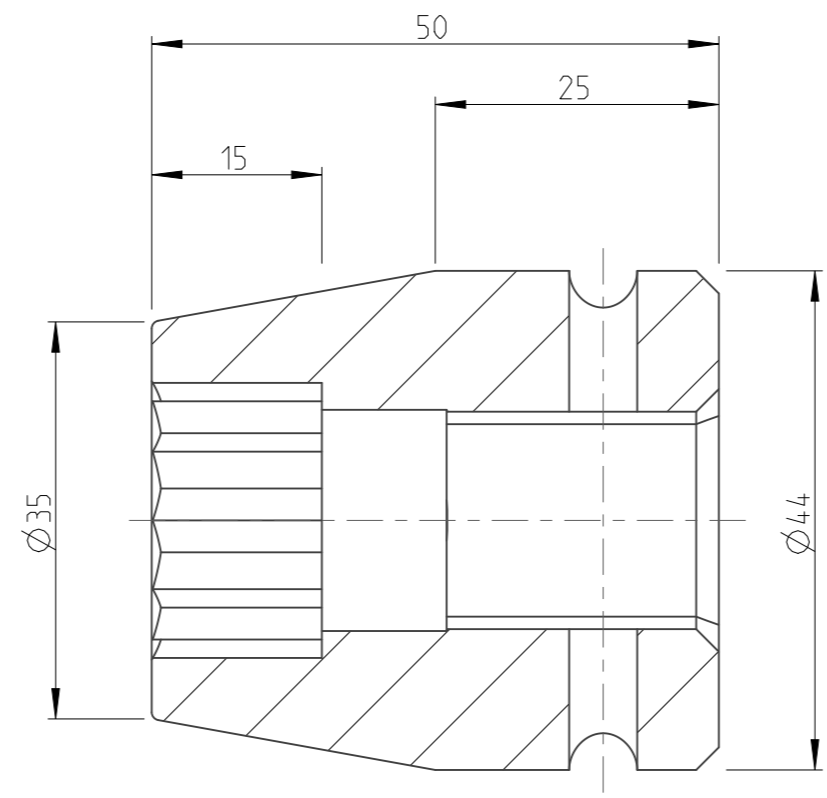

PART	4027151521	Status	Released	Rev./Iter	1.0
Drawing	4027151521	Status		Rev./Iter	1.0

1:1

A-A  
3:2

proprietary document. Not to be used in any way without our consent.

<b>SALTUS</b>	Name	Socket-SQ3/4"-L50-DHEX21
	Designation	4027 1515 21