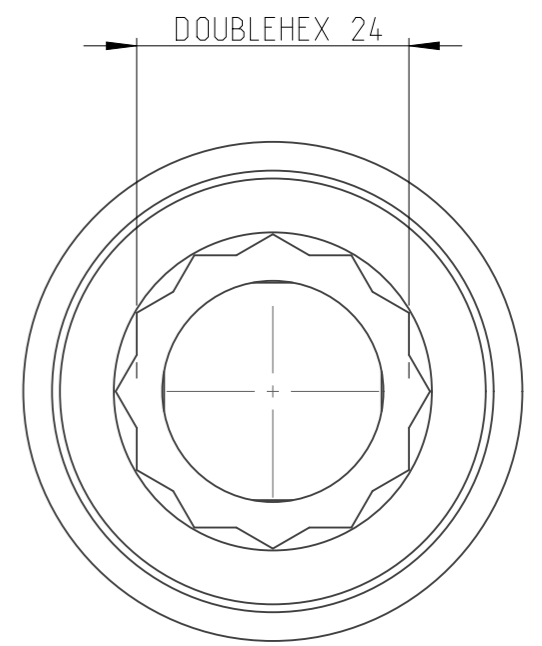

PART	4027151524	Status	Released	Rev./Iter	1.0
Drawing	4027151524	Status		Rev./Iter	1.0

1:1

A-A  
3:2

proprietary document. Not to be used in any way without our consent.

<b>SALTUS</b>	Name	Socket-SQ3/4"-L50-DHEX24
	Designation	4027 1515 24