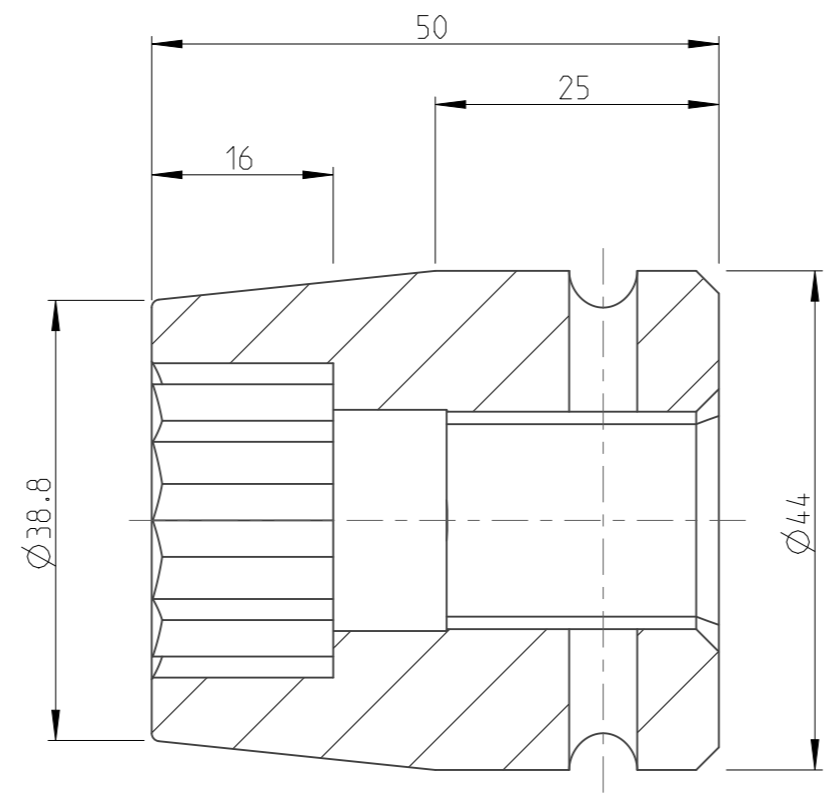

PART	4027151524	Status	Released	Rev./Iter	1.0
Drawing	4027151524	Status		Rev./Iter	1.0

1:1

A-A  
3:2

proprietary document. Not to be used in any way without our consent.

<b>SALTUS</b>	Name	Socket-SQ3/4"-L50-DHEX24
	Designation	4027 1515 24