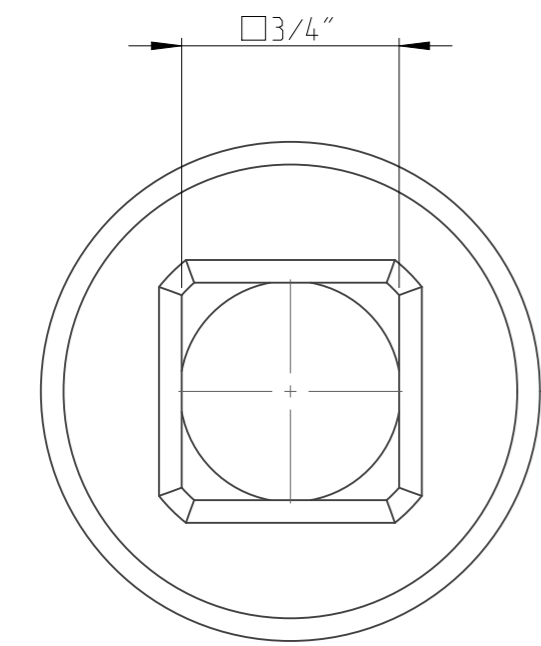

PART	4027151524	Status	Released	Rev./Iter	1.0
Drawing	4027151524	Status		Rev./Iter	1.0

1:1

A-A  
3:2

proprietary document. Not to be used in any way without our consent.

<b>SALTUS</b>	Name	Socket-SQ3/4"-L50-DHEX24
	Designation	4027 1515 24