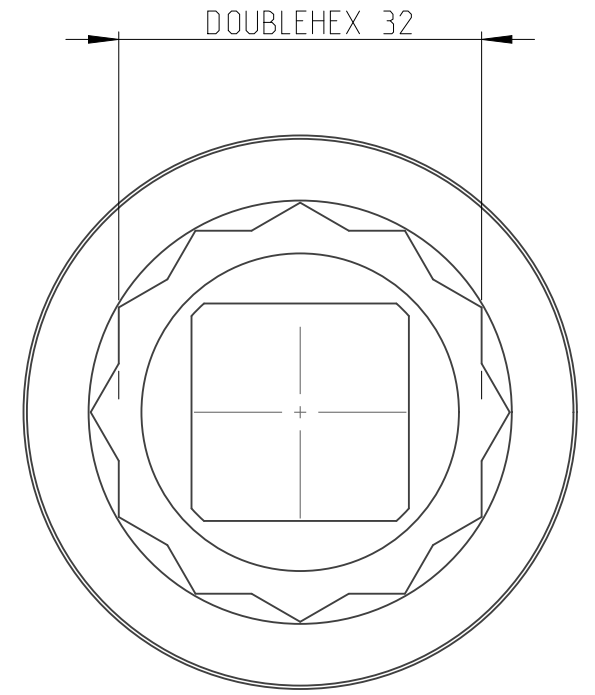

PART	4027151532	Status	Released	Rev./Iter	2.0
Drawing	4027151532	Status		Rev./Iter	2.0

1:1

proprietary document. Not to be used in any way without our consent.

**SALTUS**

Name	Socket-SQ3/4"-L53-DHEX32
Designation	4027 1515 32