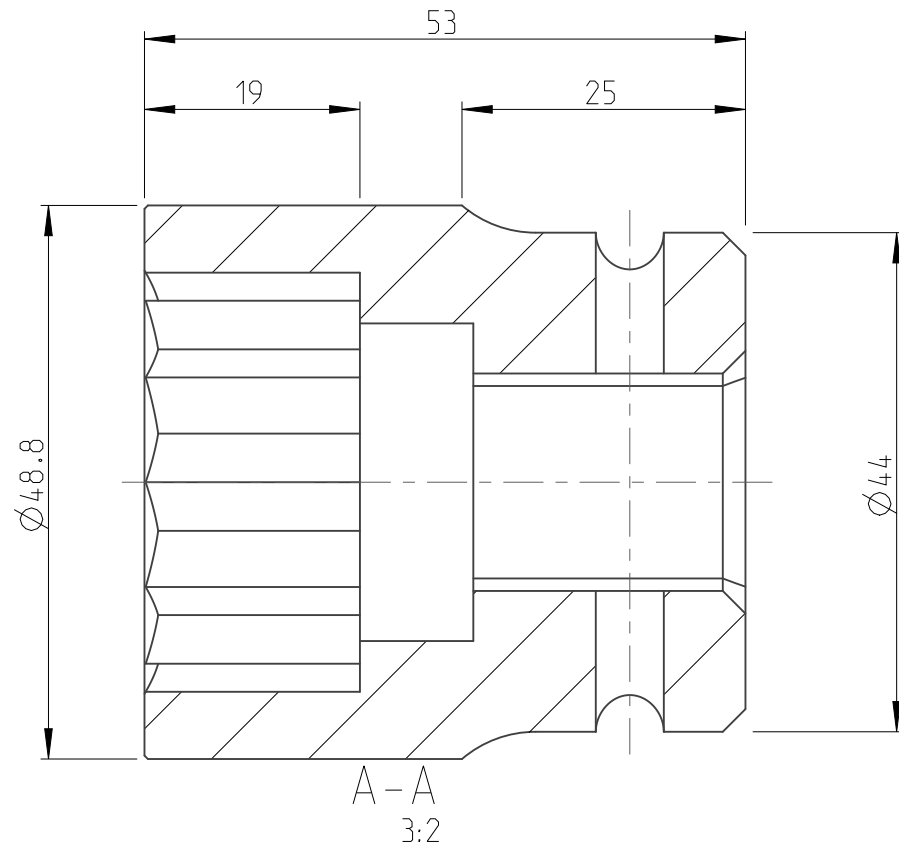

PART	4027151532	Status	Released	Rev./Iter	2.0
Drawing	4027151532	Status		Rev./Iter	2.0

1:1

proprietary document. Not to be used in any way without our consent.

**SALTUS**

Name	Socket-SQ3/4"-L53-DHEX32
Designation	4027 1515 32