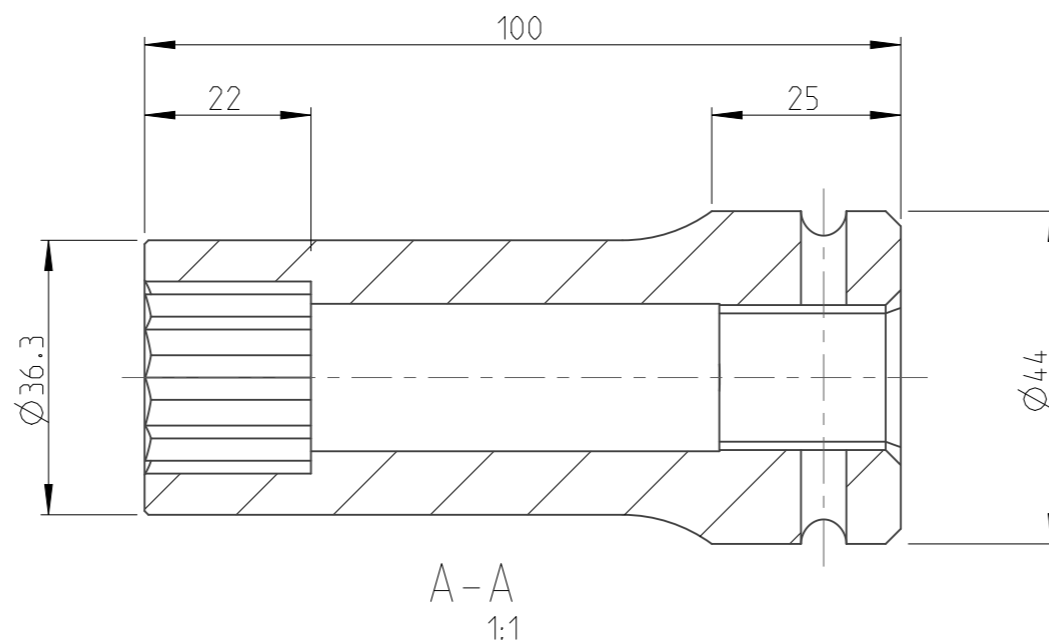

PART	4027151722	Status	Released	Rev./Iter	1.0
Drawing	4027151722	Status		Rev./Iter	1.0

1:1

proprietary document. Not to be used in any way without our consent.

SALTUS

Name	Socket-SQ3/4"-L100-DHEX22
Designation	4027 1517 22