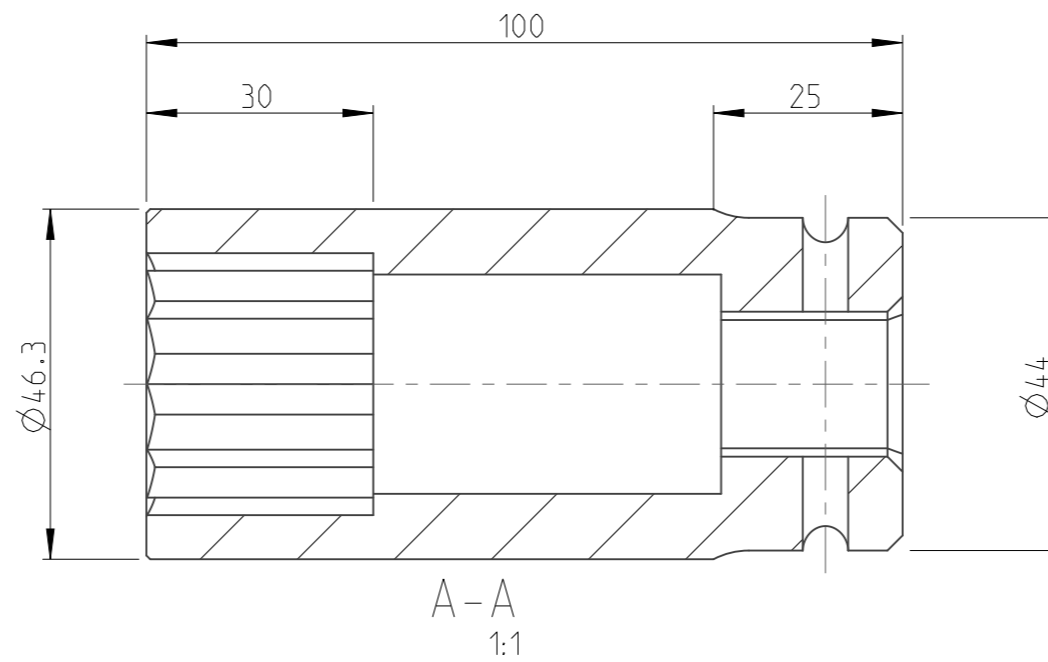

PART	4027151730	Status	Released	Rev./Iter	1.0
Drawing	4027151730	Status		Rev./Iter	1.0

1:1

proprietary document. Not to be used in any way without our consent.

**SALTUS**

Name	Socket-SQ3/4"-L100-DHEX30
Designation	4027 1517 30