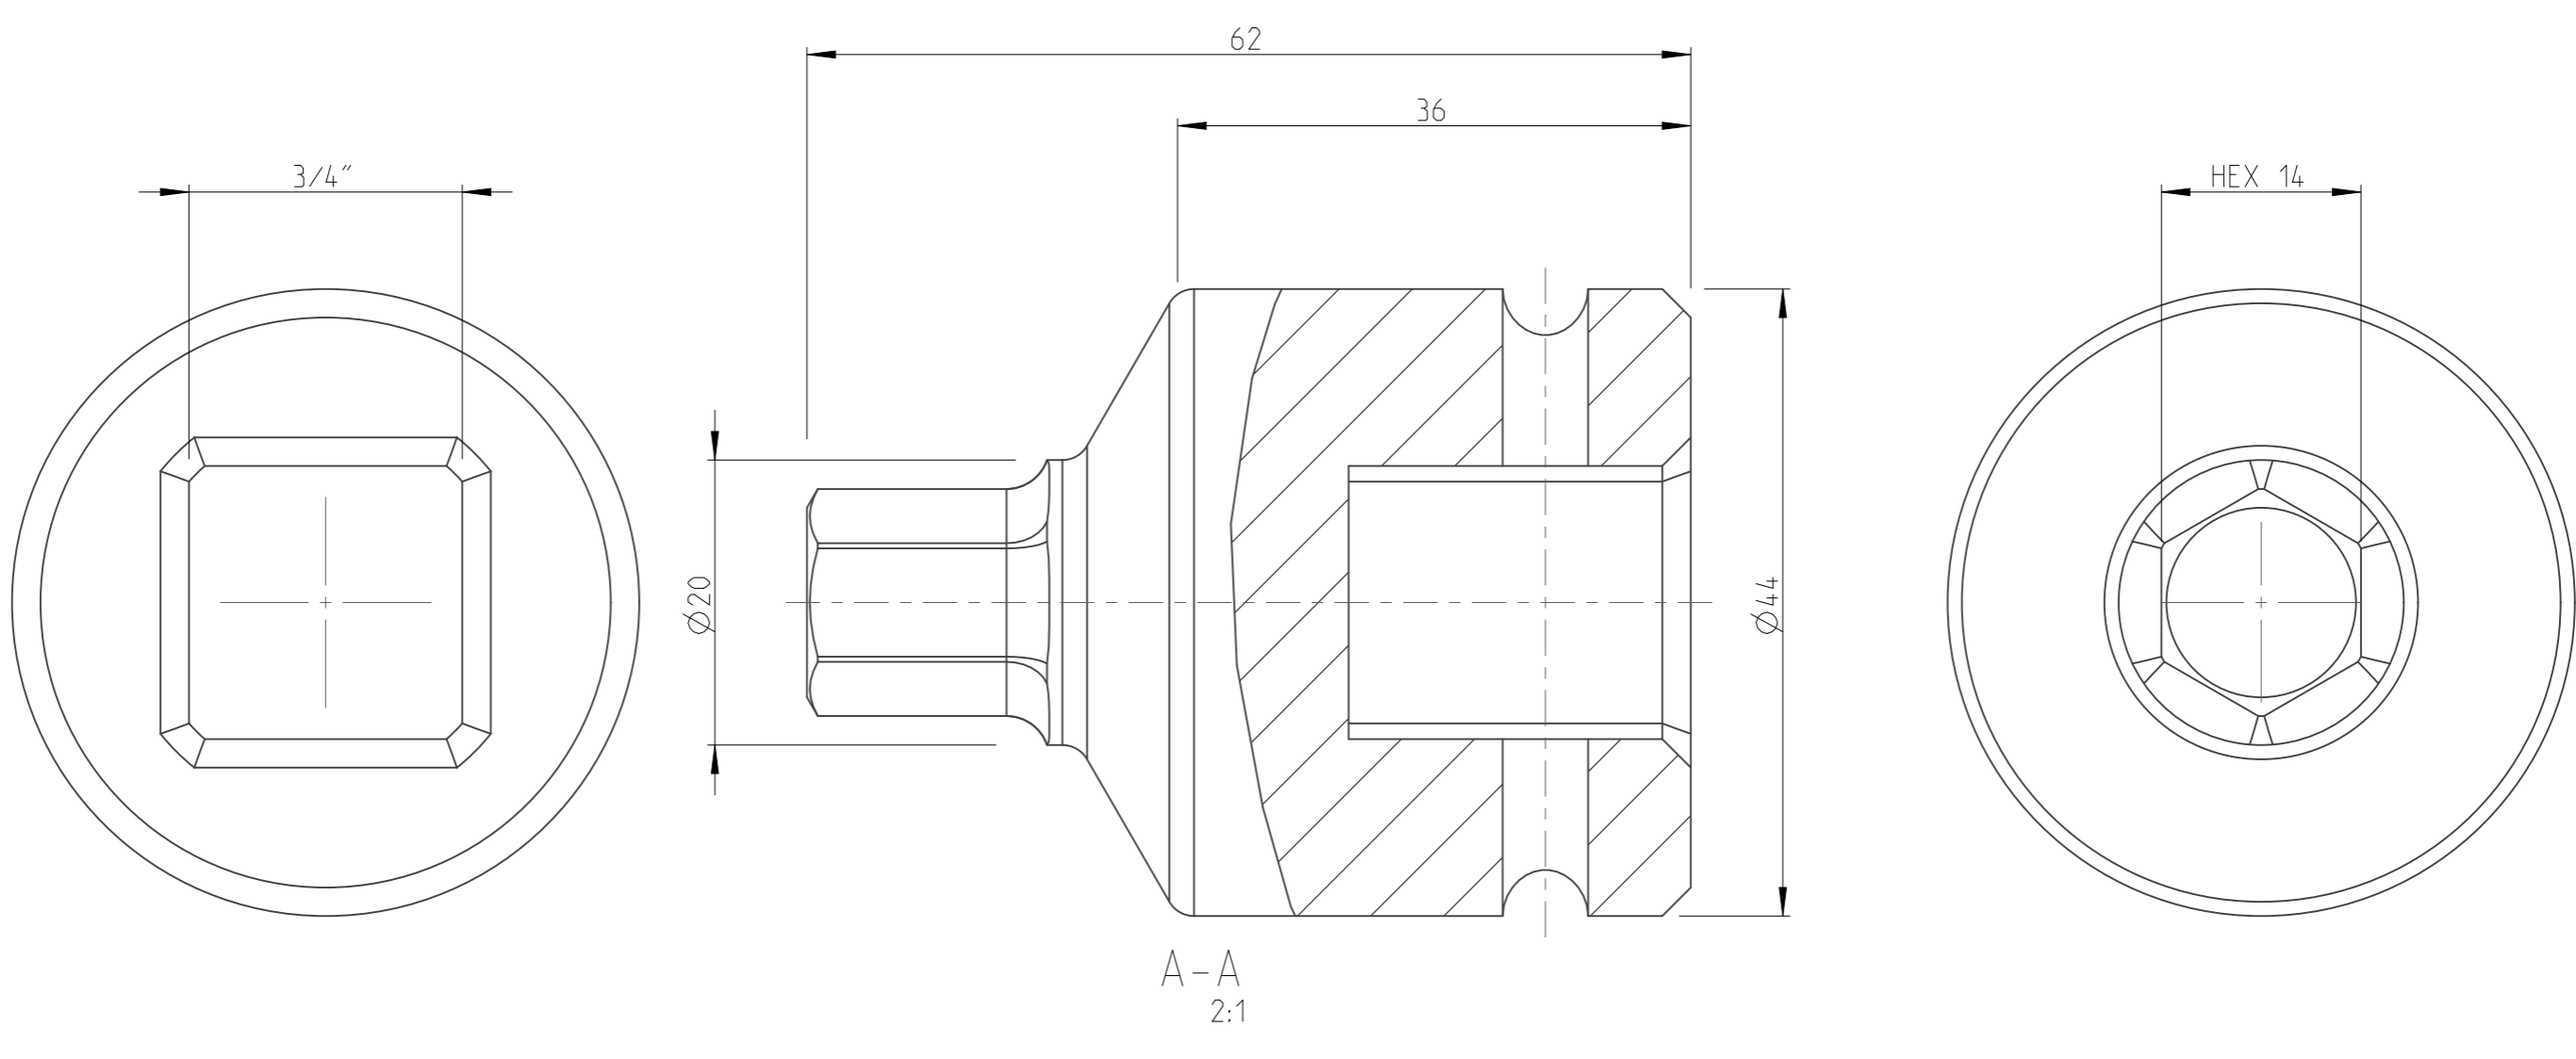

PART	4027152314	Status	Released	Rev./Iter	1.0
Drawing	4027152314	Status		Rev./Iter	1.0

1 2 3 4 5 6 7 8 9 10

A

B

C

D

E

F

G

proprietary document. Not to be used in any way without our consent.

1:1

SALTUS	Name	Bit socket-SQ3/4"-L62-HEX14
	Designation	4027 1523 14