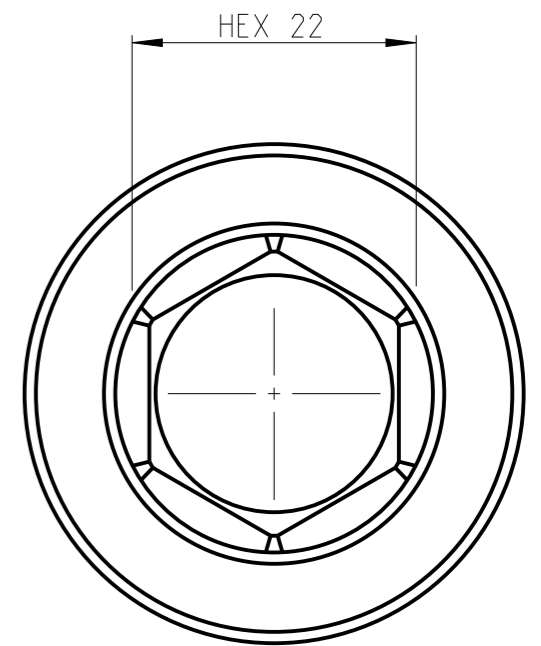

PART	4027152322	Status	Released	Rev./Iter	1.1
Drawing	4027152322	Status		Rev./Iter	1.1

proprietary document. Not to be used in any way without our consent.

**SALTUS**

Name	Bit socket-SQ3/4"-L66-HEX22
Designation	4027 1523 22