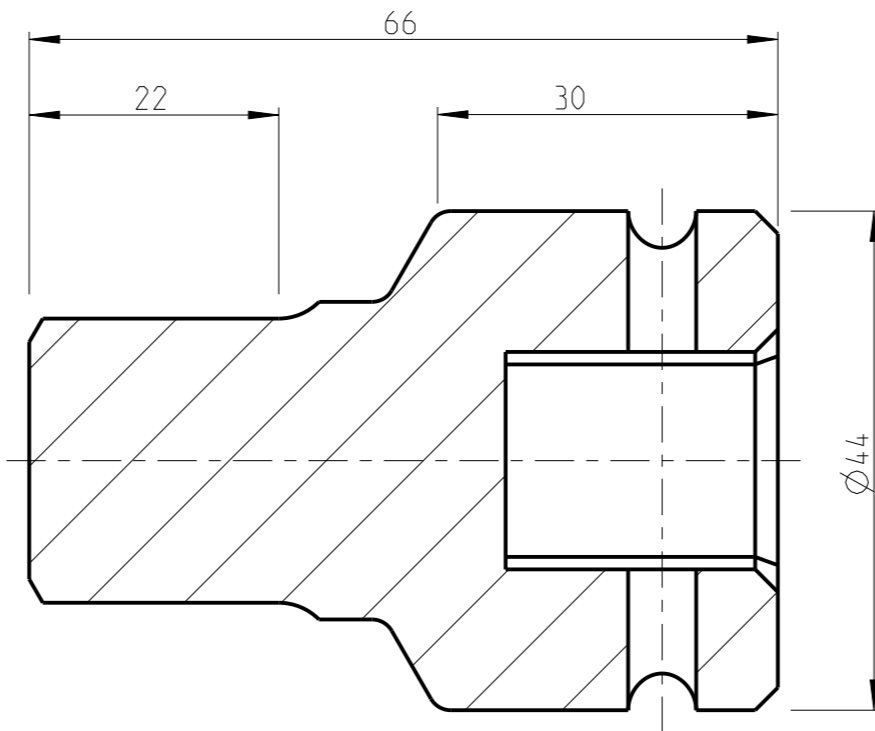

PART	4027152322	Status	Released	Rev./Iter	1.1
Drawing	4027152322	Status		Rev./Iter	1.1

proprietary document. Not to be used in any way without our consent.

**SALTUS**

Name	Bit socket-SQ3/4"-L66-HEX22
Designation	4027 1523 22