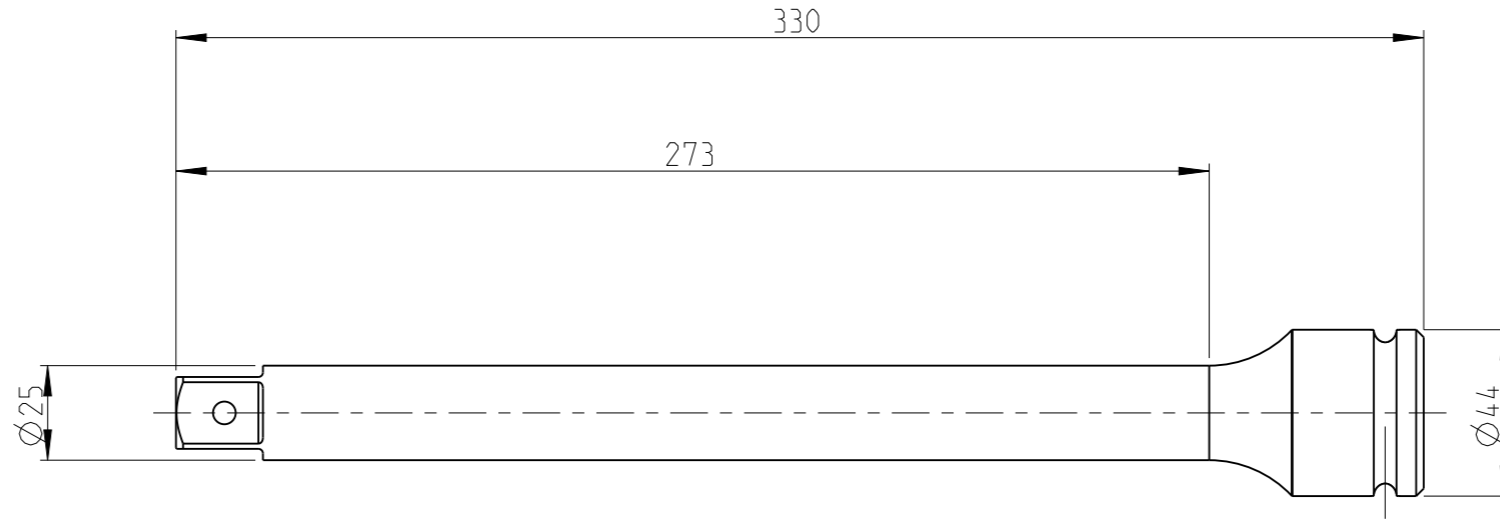

PART	40271534-18	Status	Released	Rev./Iter	1.1
Drawing	40271534-18	Status		Rev./Iter	1.1

**Saltus** proprietary document. Not to be used in any way without our written consent.

**Saltus**

Name	Extension-SQ3/4"-L330-SQ3/4"-H
Designation	4027 1534 18