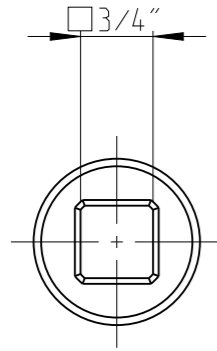

PART	40271534-18	Status	Released	Rev./Iter	1.1
Drawing	40271534-18	Status		Rev./Iter	1.1

**Saltus** proprietary document. Not to be used in any way without our written consent.

**Saltus**

Name	Extension-SQ3/4"-L330-SQ3/4"-H
Designation	4027 1534 18