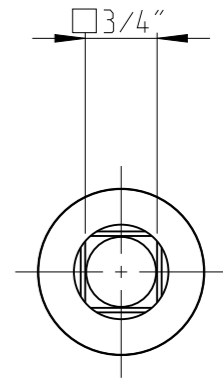

PART	40271534-18	Status	Released	Rev./Iter	1.1
Drawing	40271534-18	Status		Rev./Iter	1.1

**Saltus** proprietary document. Not to be used in any way without our written consent.

**Saltus**

Name	Extension-SQ3/4"-L330-SQ3/4"-H
Designation	4027 1534 18