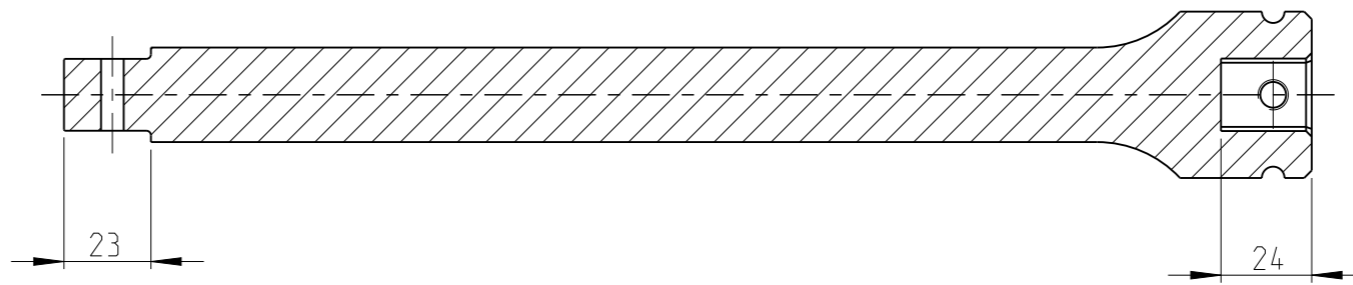

PART	40271534-18	Status	Released	Rev./Iter	1.1
Drawing	40271534-18	Status		Rev./Iter	1.1

**Saltus** proprietary document. Not to be used in any way without our written consent.

**Saltus**

Name	Extension-SQ3/4"-L330-SQ3/4"-H
Designation	4027 1534 18