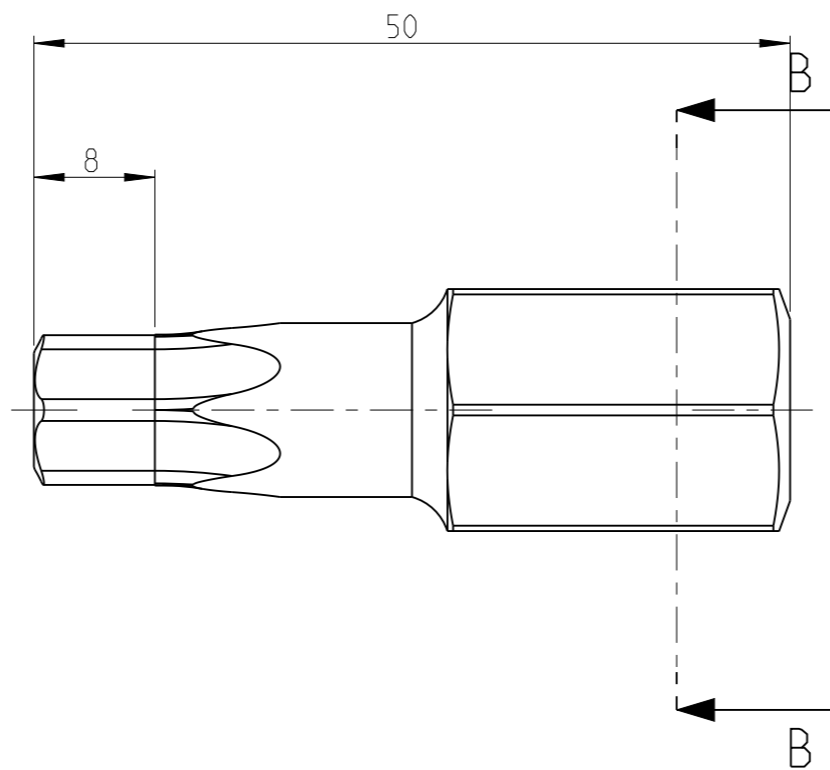

PART	4027155255	Status	In Work	Rev. / Ref	0.1
Drawing	4027155255	Status		Rev. / Ref	0.2

proprietary document. Not to be used in any way without our consent.

SALTUS

Name	Bit HEX16-L50-T55
Designation	4027 1552 55