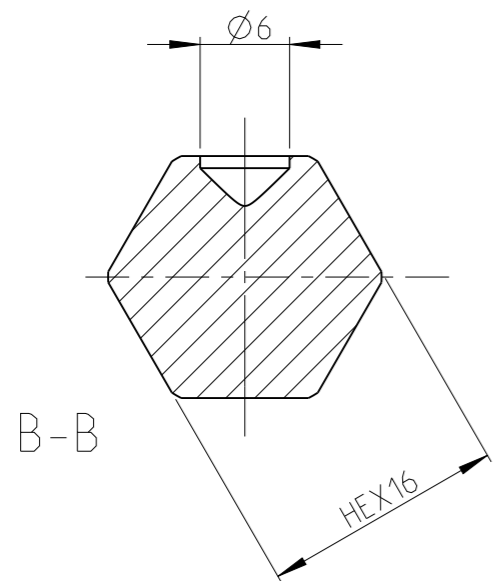

PART	4027155255	Status	In Work	Rev. / Ref	0.1
Drawing	4027155255	Status		Rev. / Ref	0.2

proprietary document. Not to be used in any way without our consent.

SALTUS

Name	Bit HEX16-L50-T55
Designation	4027 1552 55