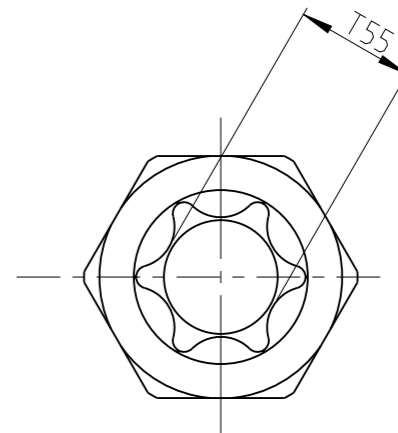

PART	4027155255	Status	In Work	Rev. / Ref	0.1
Drawing	4027155255	Status		Rev. / Ref	0.2

proprietary document. Not to be used in any way without our consent.

SALTUS

Name	Bit HEX16-L50-T55
Designation	4027 1552 55