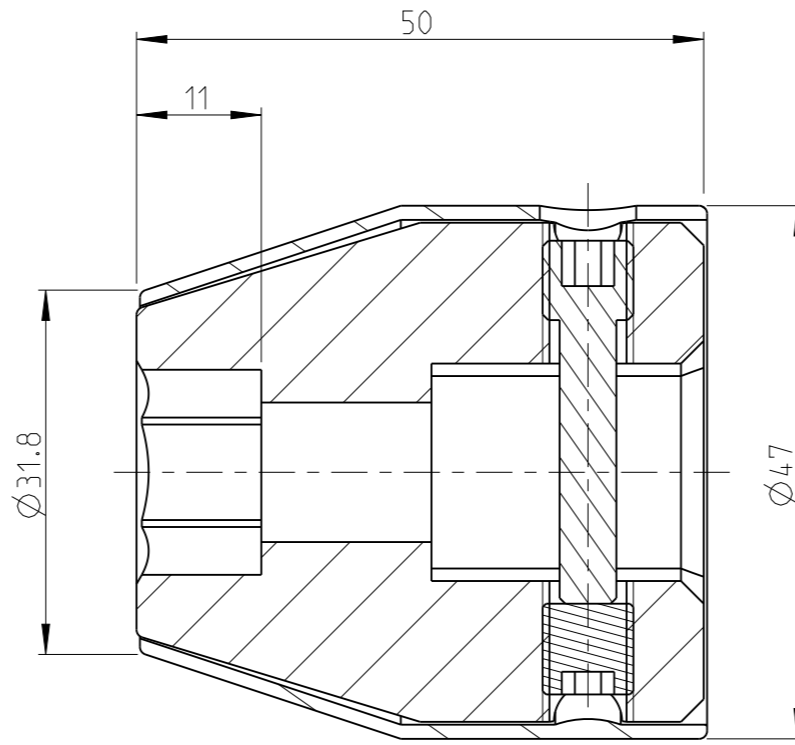

ASSEMBLY	4027156316	Status	Released	Rev. / Iter	1.0
DRAWING	4027156316	Status		Rev. / Iter	1.0

1:1

proprietary document. Not to be used in any way without our consent.

SALTUS

Name	Socket-SQ3/4"-L50-HEX16-R
Designation	4027 1563 16