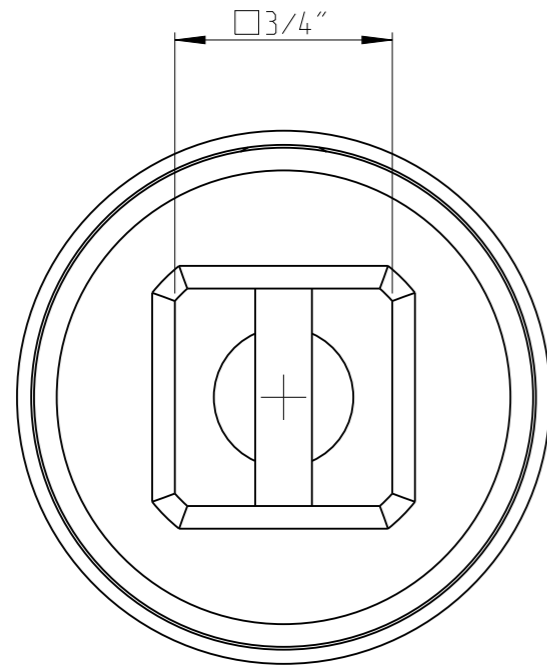

ASSEMBLY	4027156316	Status	Released	Rev. / Iter	1.0
DRAWING	4027156316	Status		Rev. / Iter	1.0

1:1

proprietary document. Not to be used in any way without our consent.

SALTUS

Name	Socket-SQ3/4"-L50-HEX16-R
Designation	4027 1563 16