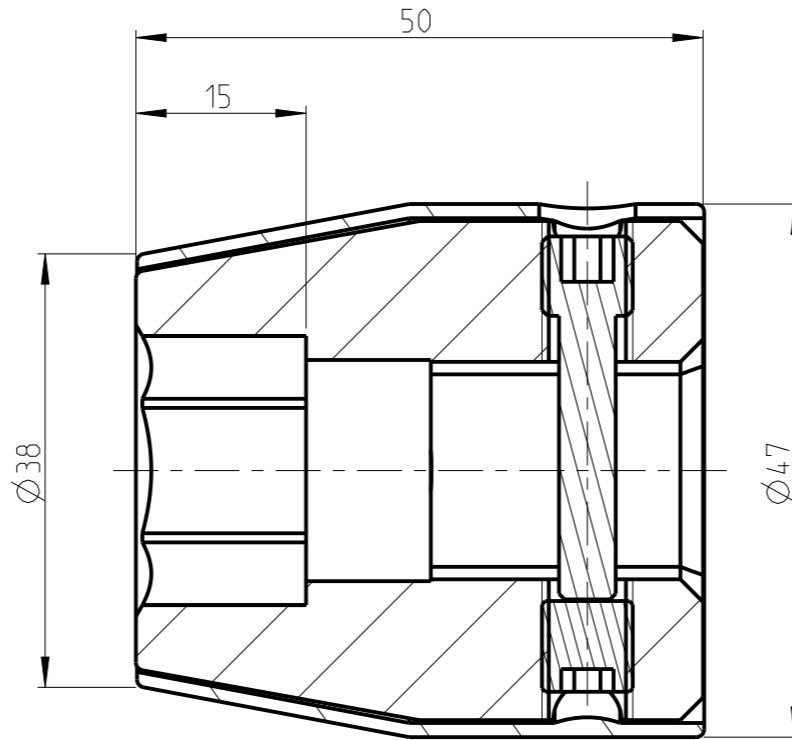

ASSEMBLY	4027156321	Status	Released	Rev. / Iter	1.1
DRAWING	4027156321	Status		Rev. / Iter	1.1

1:1

proprietary document. Not to be used in any way without our consent.

SALTUS

Name	Socket-SQ3/4"-L50-Hex21-R
Designation	4027 1563 21