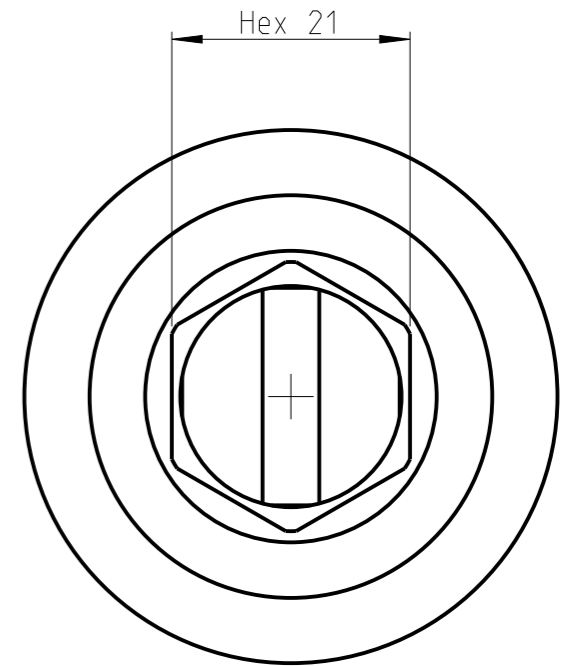

ASSEMBLY	4027156321	Status	Released	Rev. / Iter	1.1
DRAWING	4027156321	Status		Rev. / Iter	1.1

1:1

proprietary document. Not to be used in any way without our consent.

SALTUS

Name	Socket-SQ3/4"-L50-Hex21-R
Designation	4027 1563 21