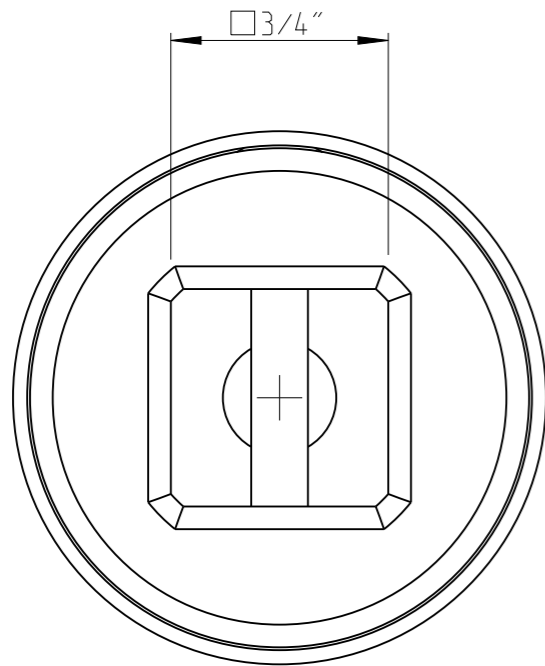

ASSEMBLY	4027156420	Status	Released	Rev. / Iter	1.0
DRAWING	4027156420	Status		Rev. / Iter	1.1

1:1

proprietary document. Not to be used in any way without our consent.

**SALTUS**

Name	Socket-SQ3/4"-L50-E20-R
Designation	4027 1564 20