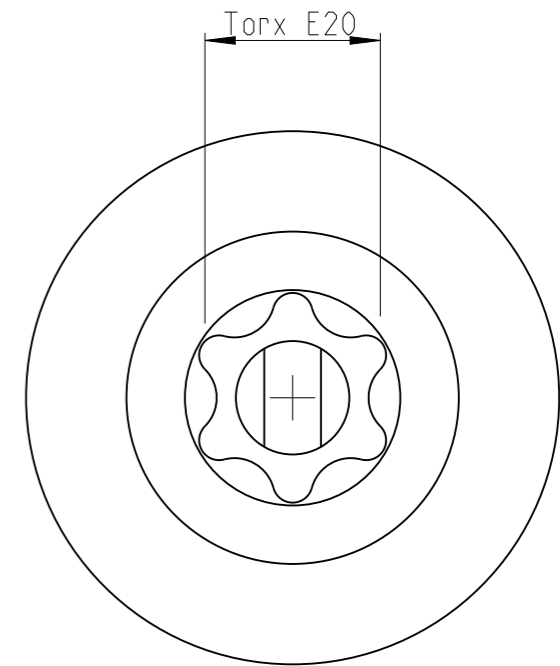

ASSEMBLY	4027156420	Status	Released	Rev. / Iter	1.0
DRAWING	4027156420	Status		Rev. / Iter	1.1

1:1

proprietary document. Not to be used in any way without our consent.

**SALTUS**

Name	Socket-SQ3/4"-L50-E20-R
Designation	4027 1564 20