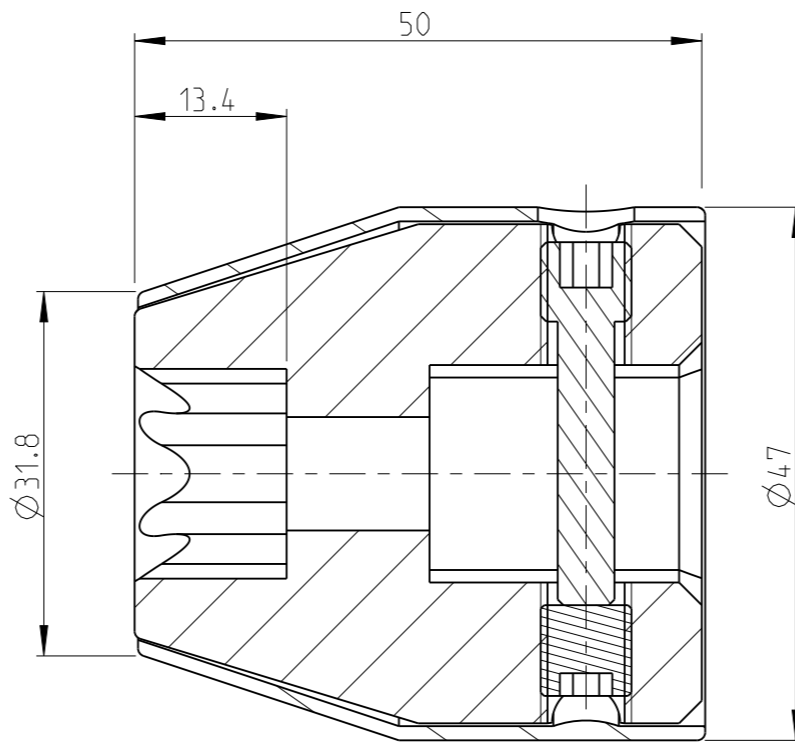

ASSEMBLY	4027156420	Status	Released	Rev. / Iter	1.0
DRAWING	4027156420	Status		Rev. / Iter	1.1

1:1

proprietary document. Not to be used in any way without our consent.

**SALTUS**

Name	Socket-SQ3/4"-L50-E20-R
Designation	4027 1564 20